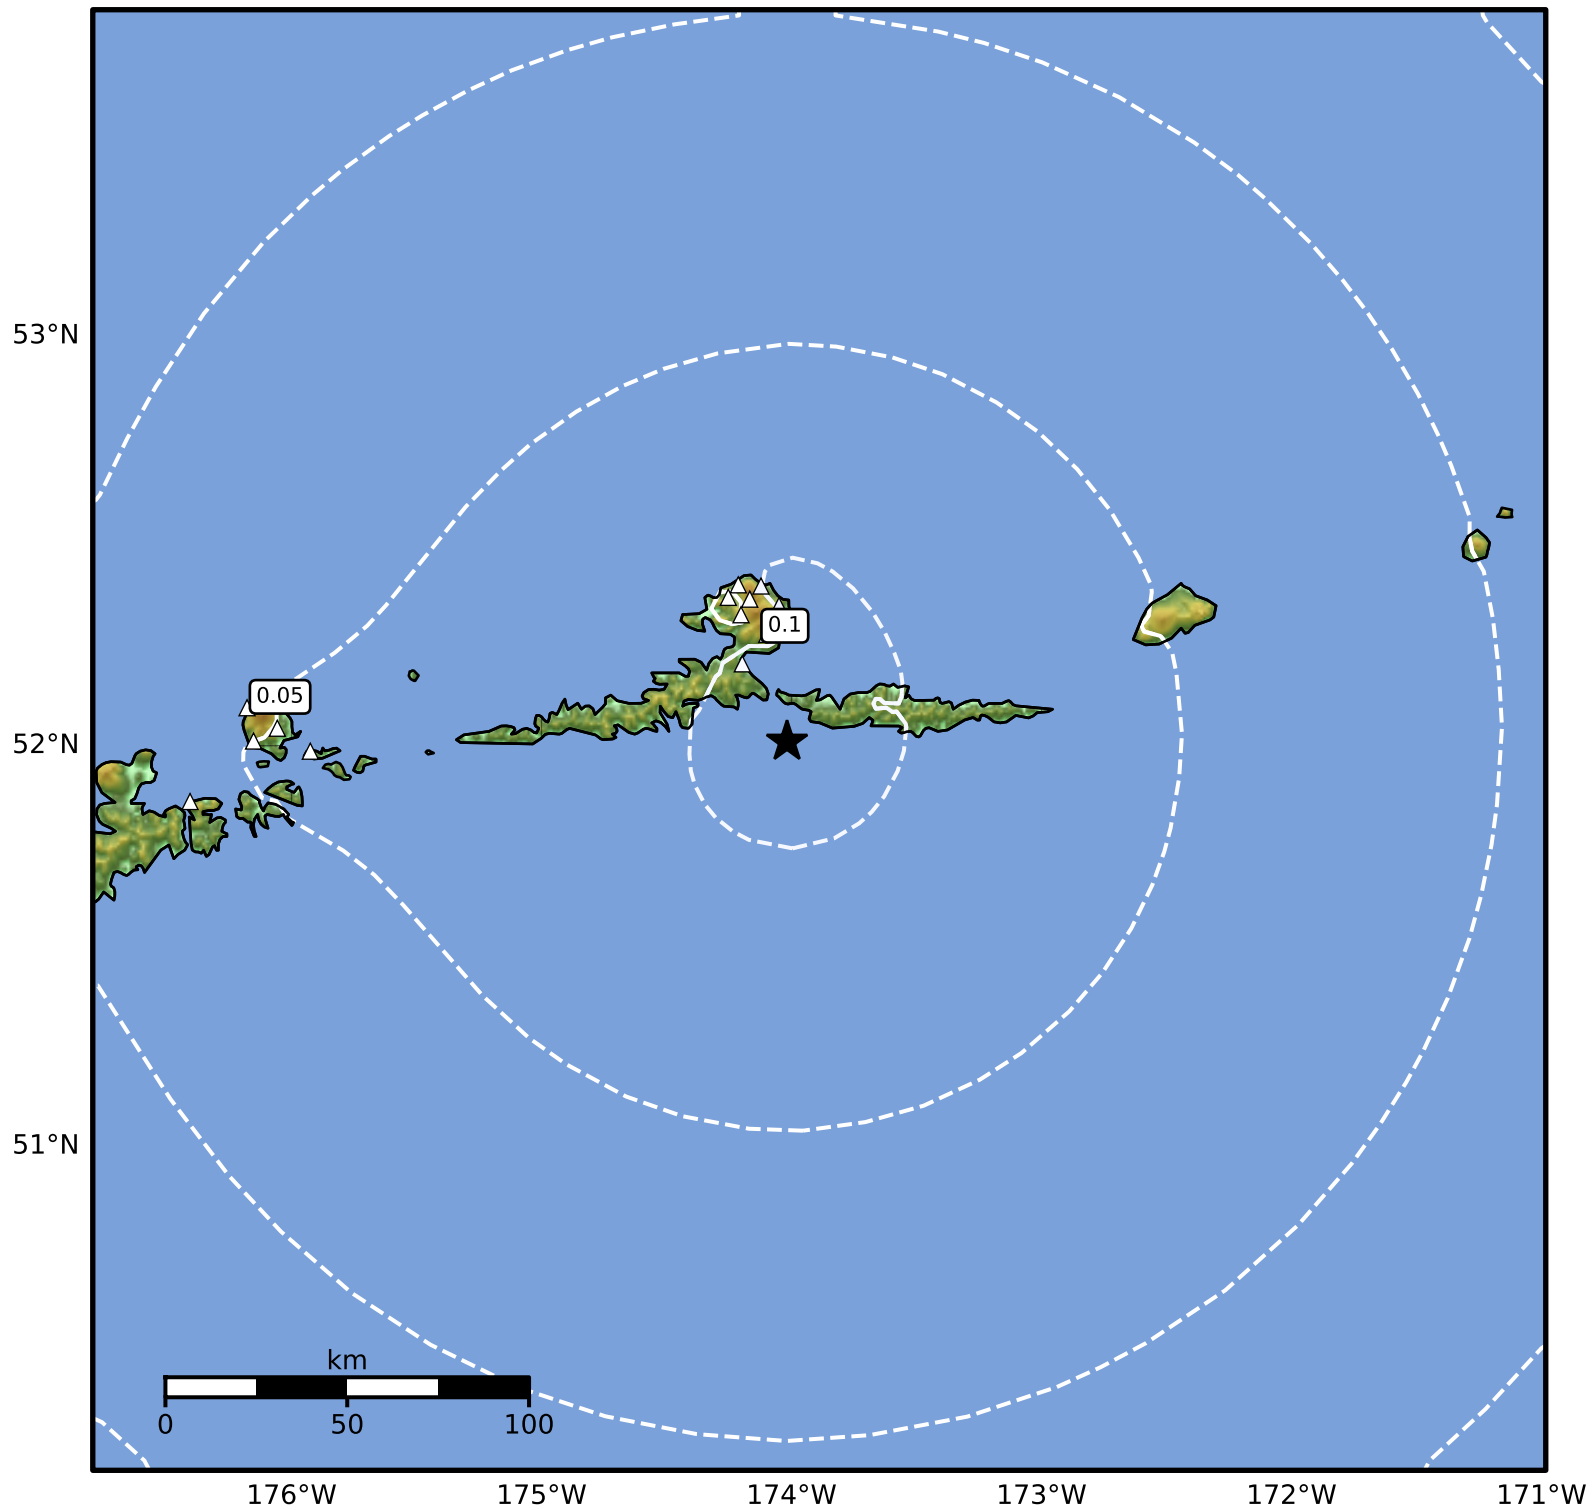

0.3 Second Peak Spectral Acceleration Map Alaska Earthquake Center
 ShakeMap: 25 km (15 miles) SSE of Atka
 Mar 18, 2026 08:50:39 UTC M3.8 N52.01 W174.02 Depth: 110.3km ID:a2026fkeuam

SA(0.3) (%g)	0.1	0.2	0.5	1	2	5	10	20	50	100	200
--------------	-----	-----	-----	---	---	---	----	----	----	-----	-----

Scale based on Worden et al. (2012)

Version 4: Processed 2026-03-19T13:39:04Z

△ Seismic Instrument ○ Reported Intensity

★ Epicenter