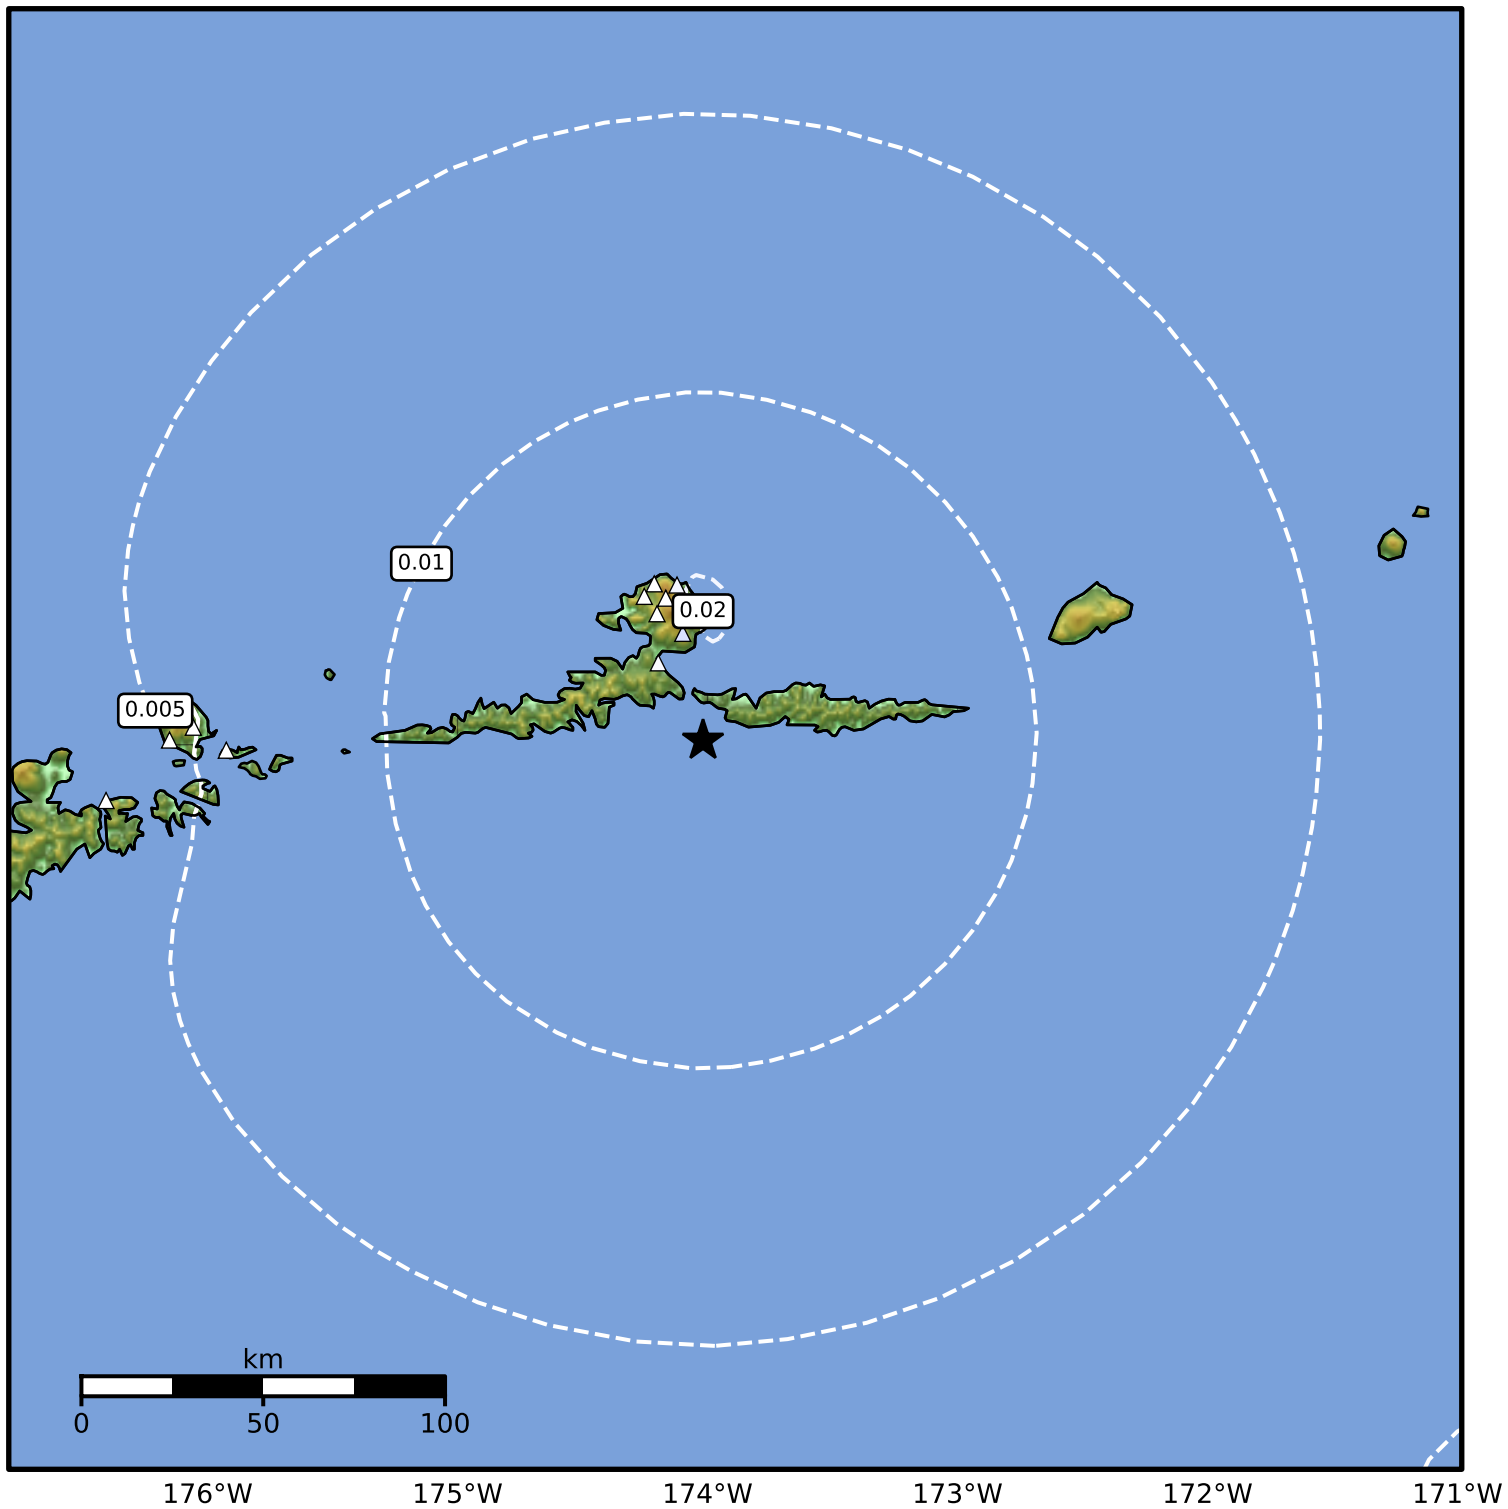

1.0 Second Peak Spectral Acceleration Map Alaska Earthquake Center
ShakeMap: 25 km (15 miles) SSE of Atka
Mar 18, 2026 08:50:39 UTC M3.8 N52.01 W174.02 Depth: 110.3km ID:a2026fkeuam

Scale based on Worden et al. (2012)

Version 4: Processed 2026-03-19T13:39:04Z

△ Seismic Instrument ○ Reported Intensity

★ Epicenter