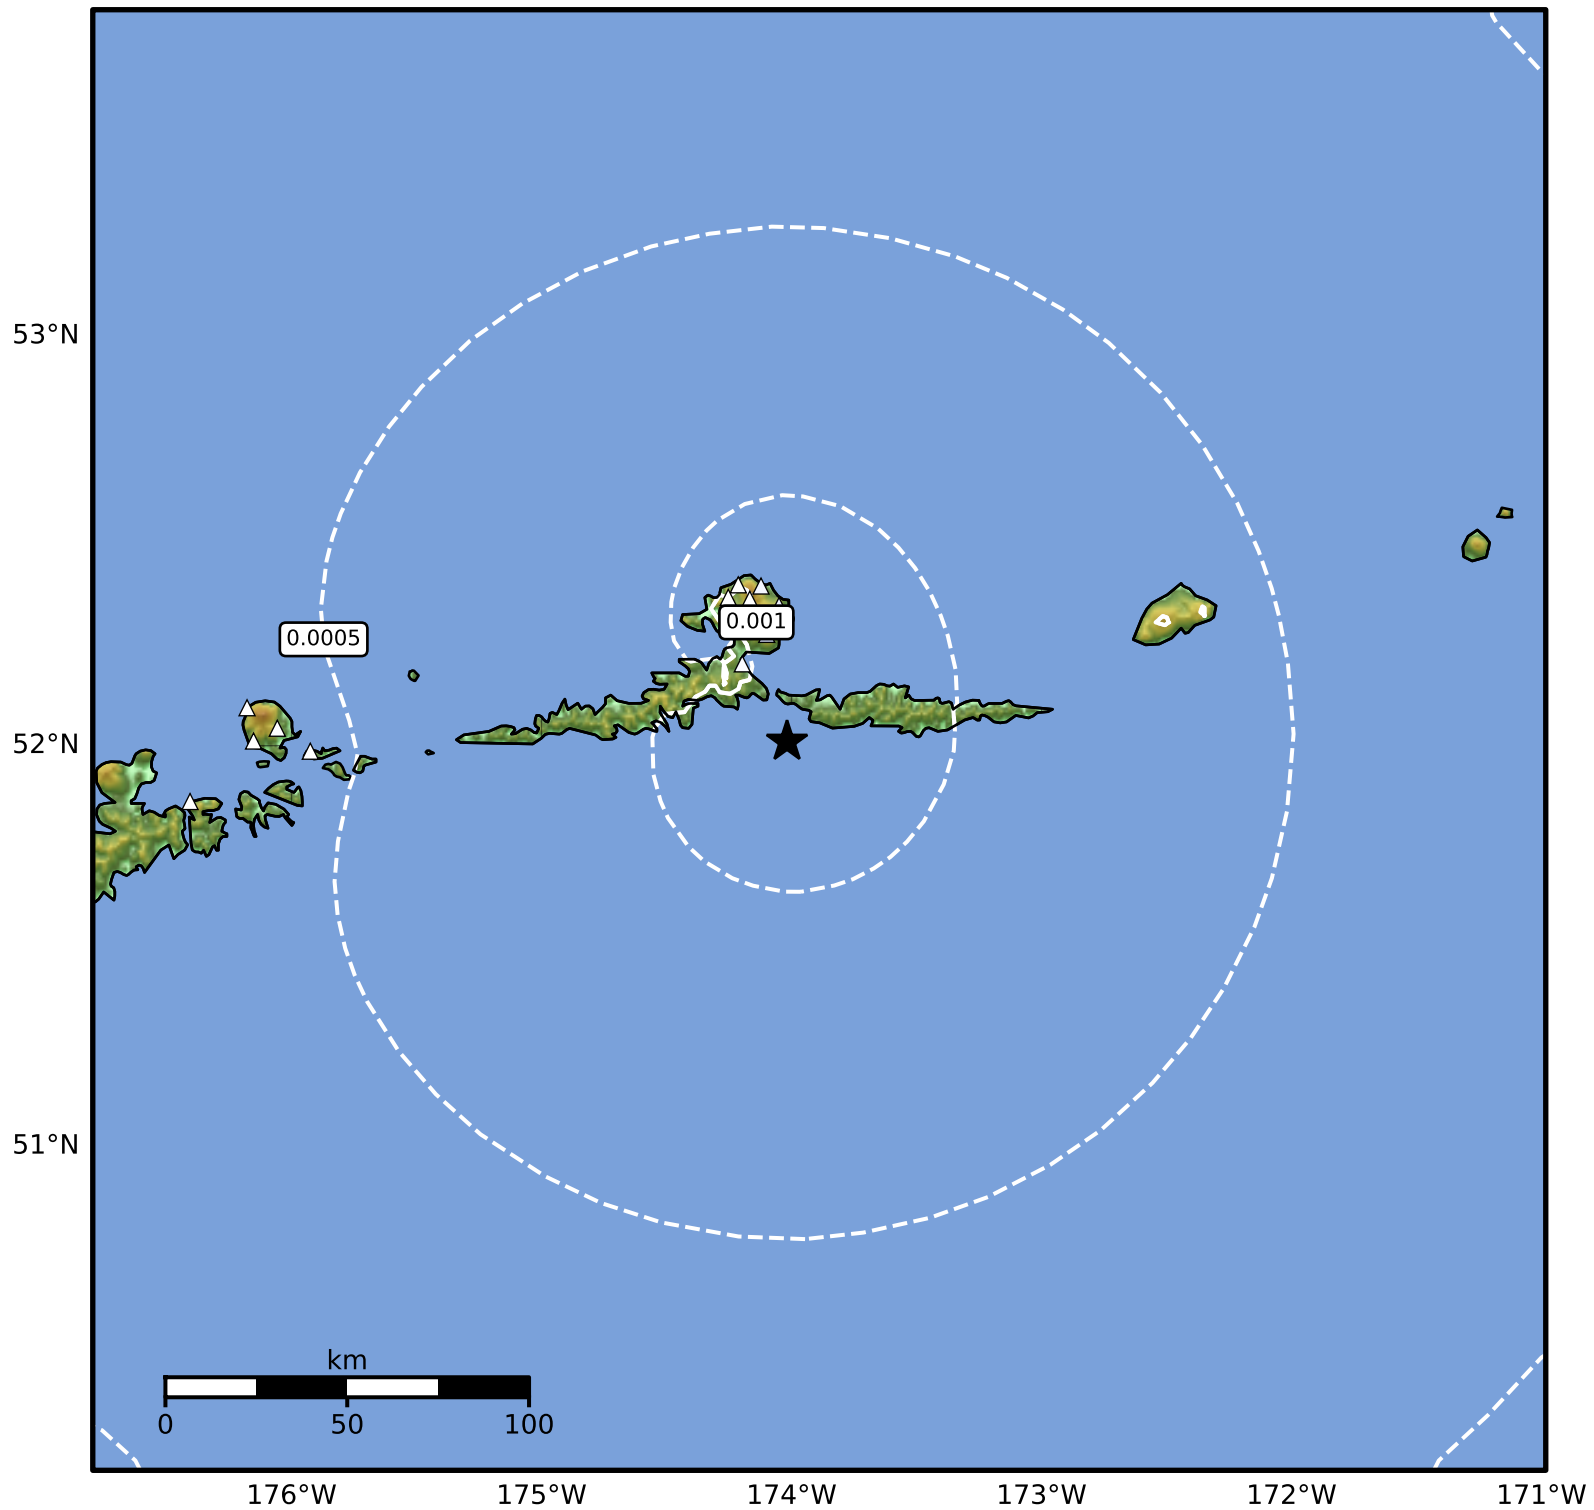

3.0 Second Peak Spectral Acceleration Map Alaska Earthquake Center
ShakeMap: 25 km (15 miles) SSE of Atka
Mar 18, 2026 08:50:39 UTC M3.8 N52.01 W174.02 Depth: 110.3km ID:a2026fkeuam

Scale based on Worden et al. (2012)

Version 4: Processed 2026-03-19T13:39:04Z

△ Seismic Instrument ○ Reported Intensity

★ Epicenter