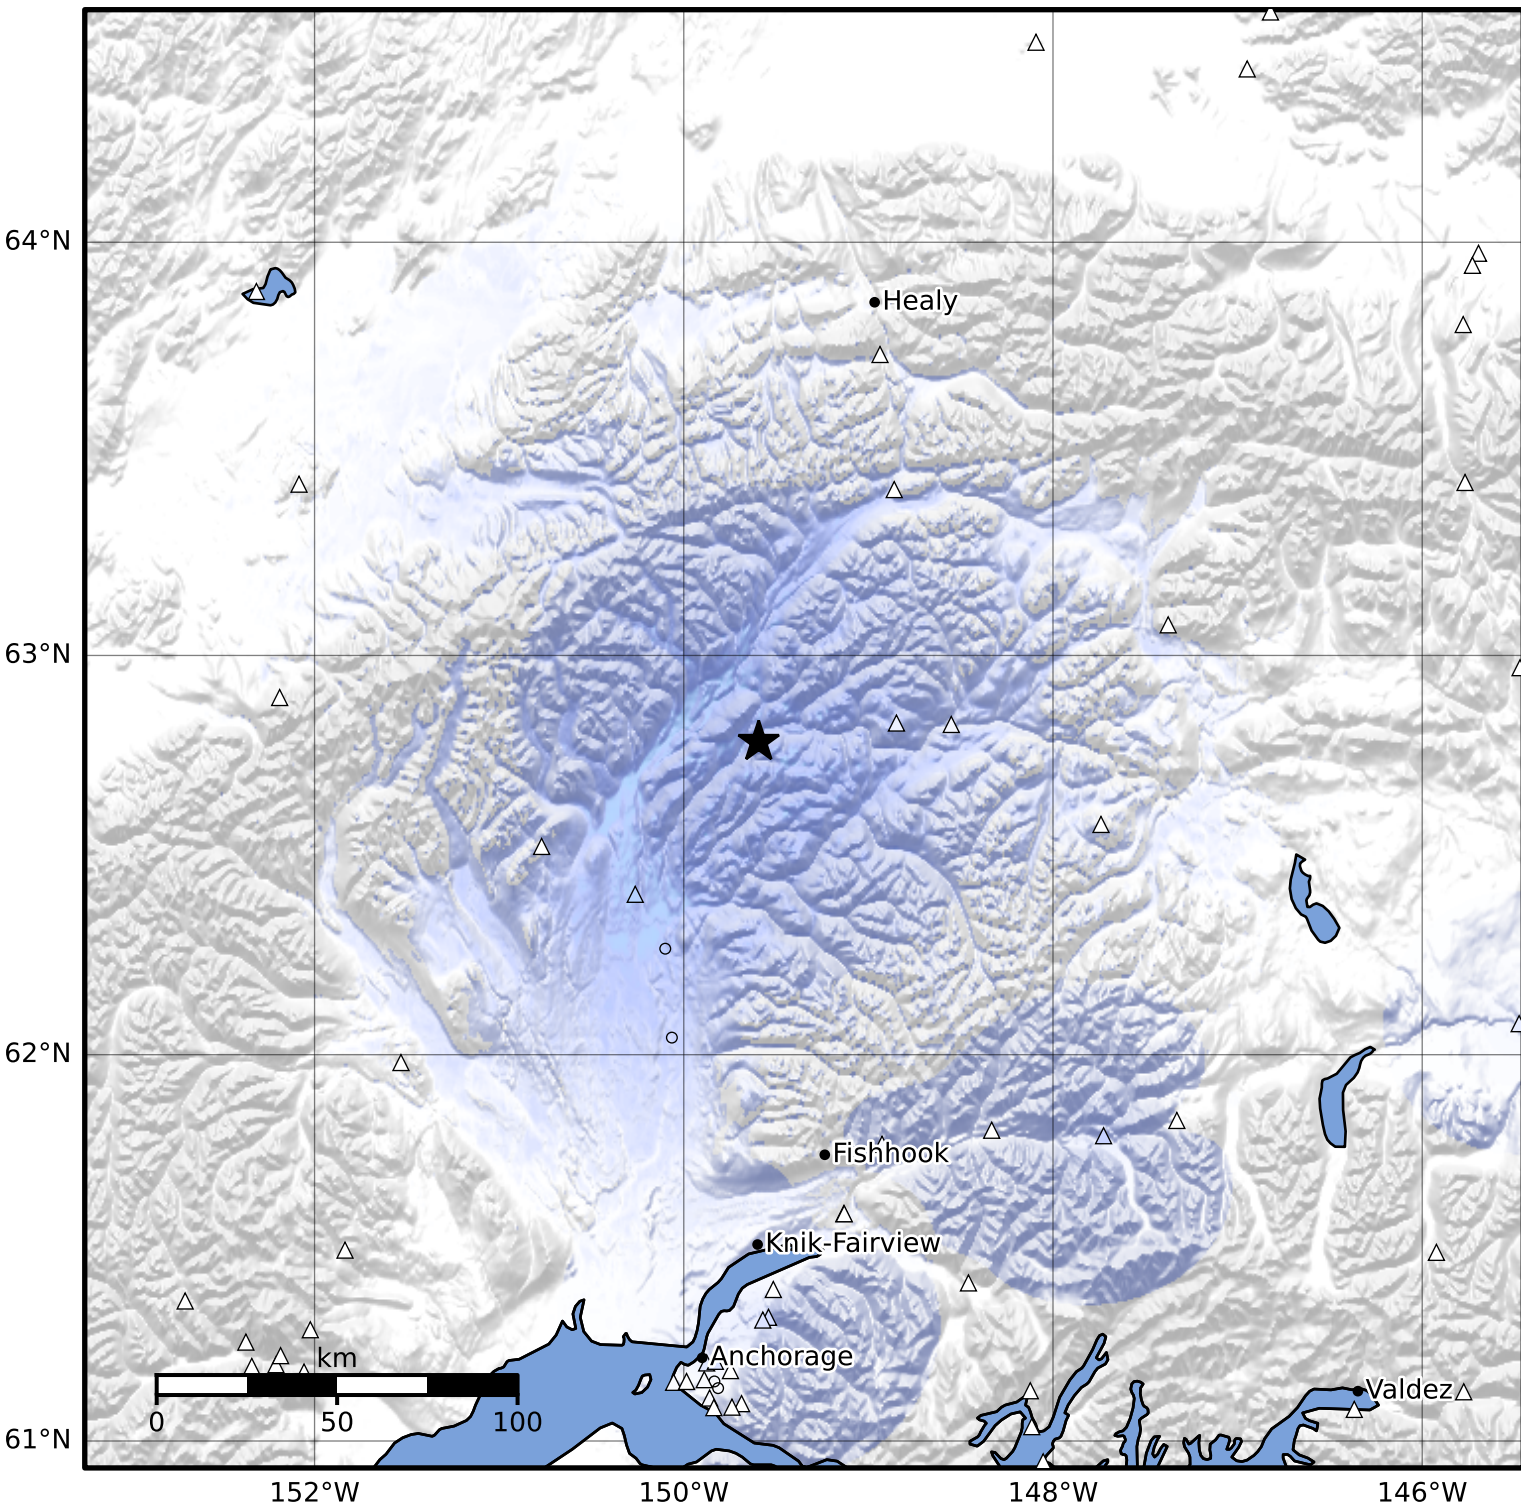

Macroseismic Intensity Map Alaska Earthquake Center
 ShakeMap: 58 km (36 miles) NNE of Talkeetna
 Mar 18, 2026 12:23:33 UTC M3.9 N62.79 W149.59 Depth: 80.0km ID:a2026fklvqa

SHAKING	Not felt	Weak	Light	Moderate	Strong	Very strong	Severe	Violent	Extreme
DAMAGE	None	None	None	Very light	Light	Moderate	Moderate/heavy	Heavy	Very heavy
PGA(%g)	<0.0464	0.297	2.76	6.2	11.5	21.5	40.1	74.7	>139
PGV(cm/s)	<0.0215	0.135	1.41	4.65	9.64	20	41.4	85.8	>178
INTENSITY	I	II-III	IV	V	VI	VII	VIII	IX	X+

Scale based on Worden et al. (2012)

Version 2: Processed 2026-03-18T15:58:43Z

△ Seismic Instrument ○ Reported Intensity

★ Epicenter