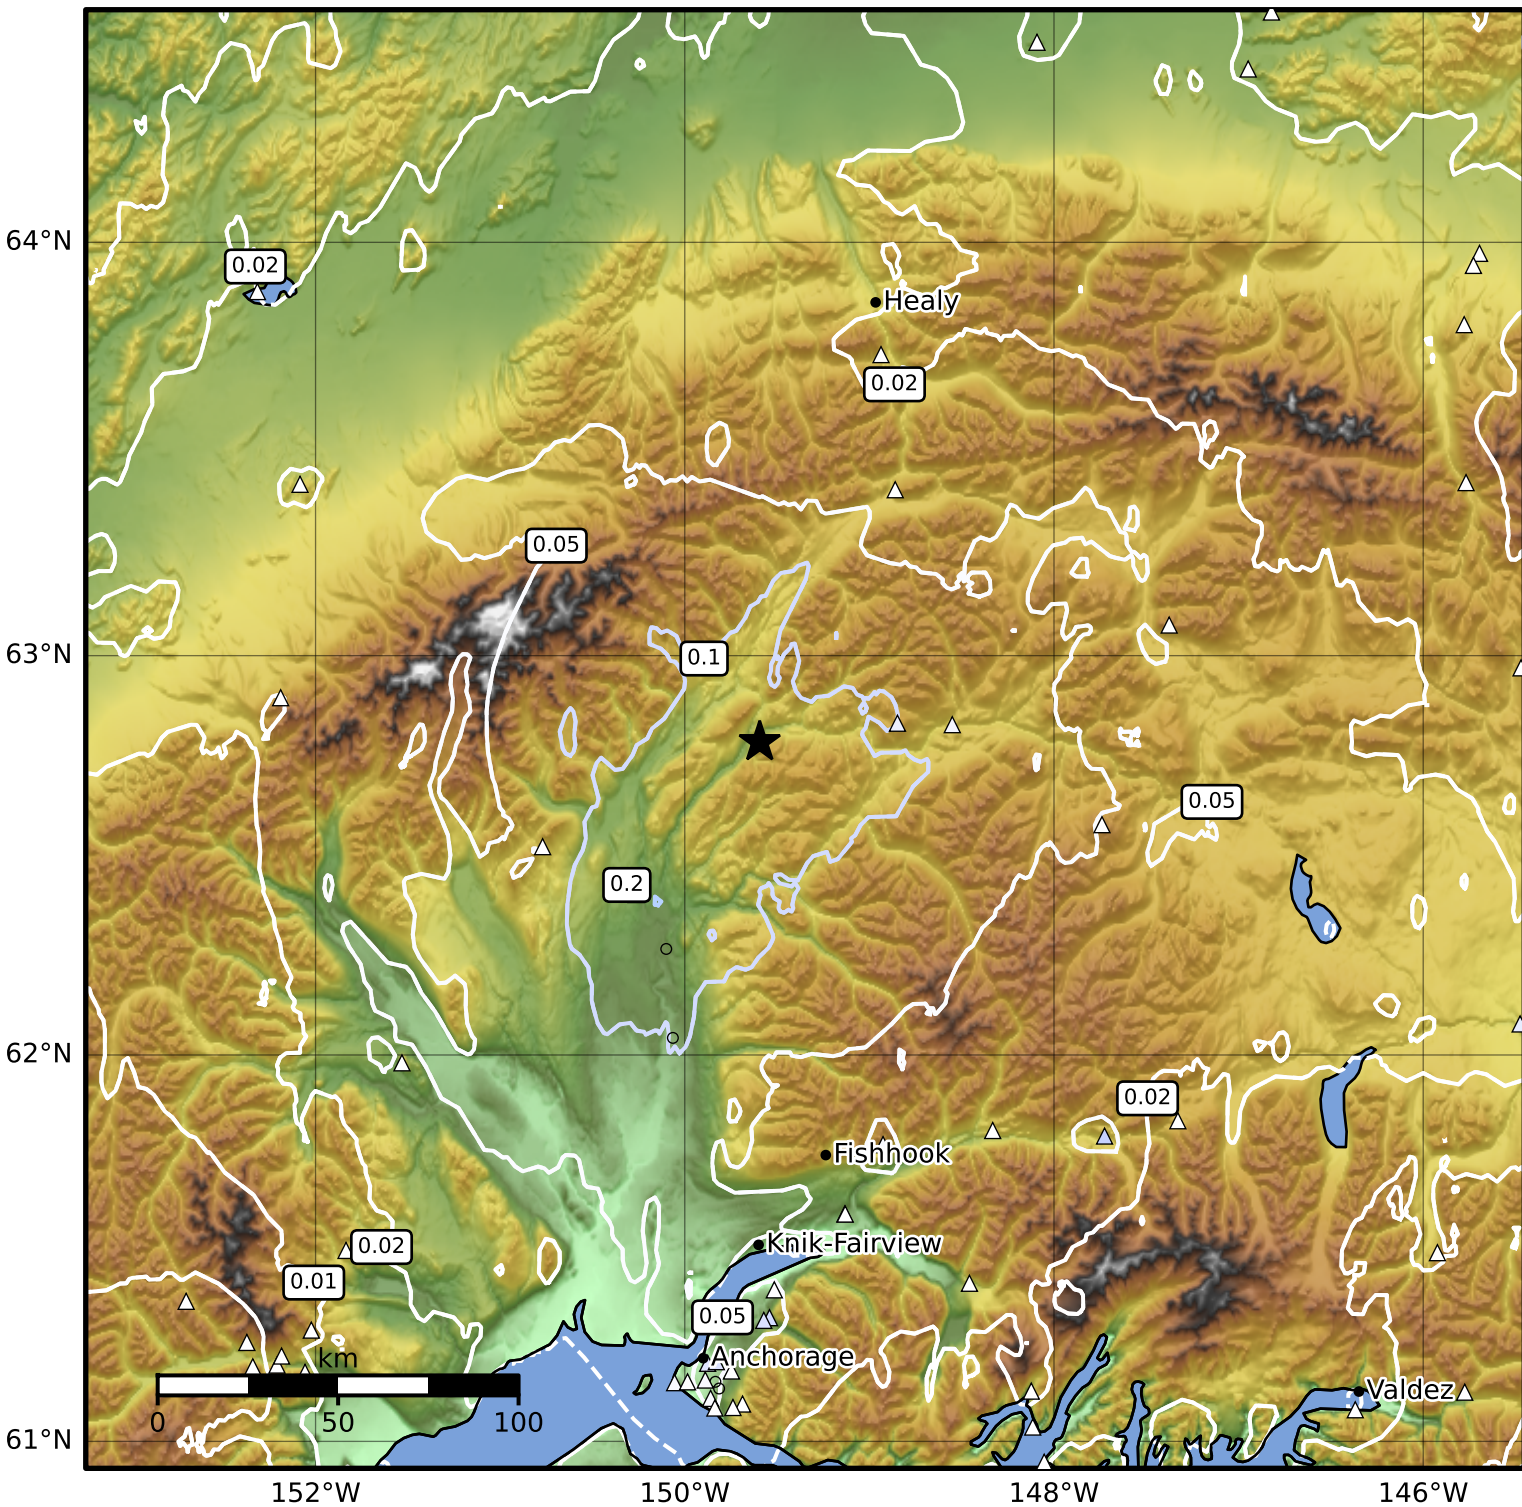

Peak Ground Acceleration Map Alaska Earthquake Center  
 ShakeMap: 58 km (36 miles) NNE of Talkeetna  
 Mar 18, 2026 12:23:33 UTC M3.9 N62.79 W149.59 Depth: 80.0km ID:a2026fklvqa

PGA (%g)	0.1	0.2	0.5	1	2	5	10	20	50	100	200
----------	-----	-----	-----	---	---	---	----	----	----	-----	-----

Scale based on Worden et al. (2012)

Version 2: Processed 2026-03-18T15:58:43Z

△ Seismic Instrument ○ Reported Intensity

★ Epicenter