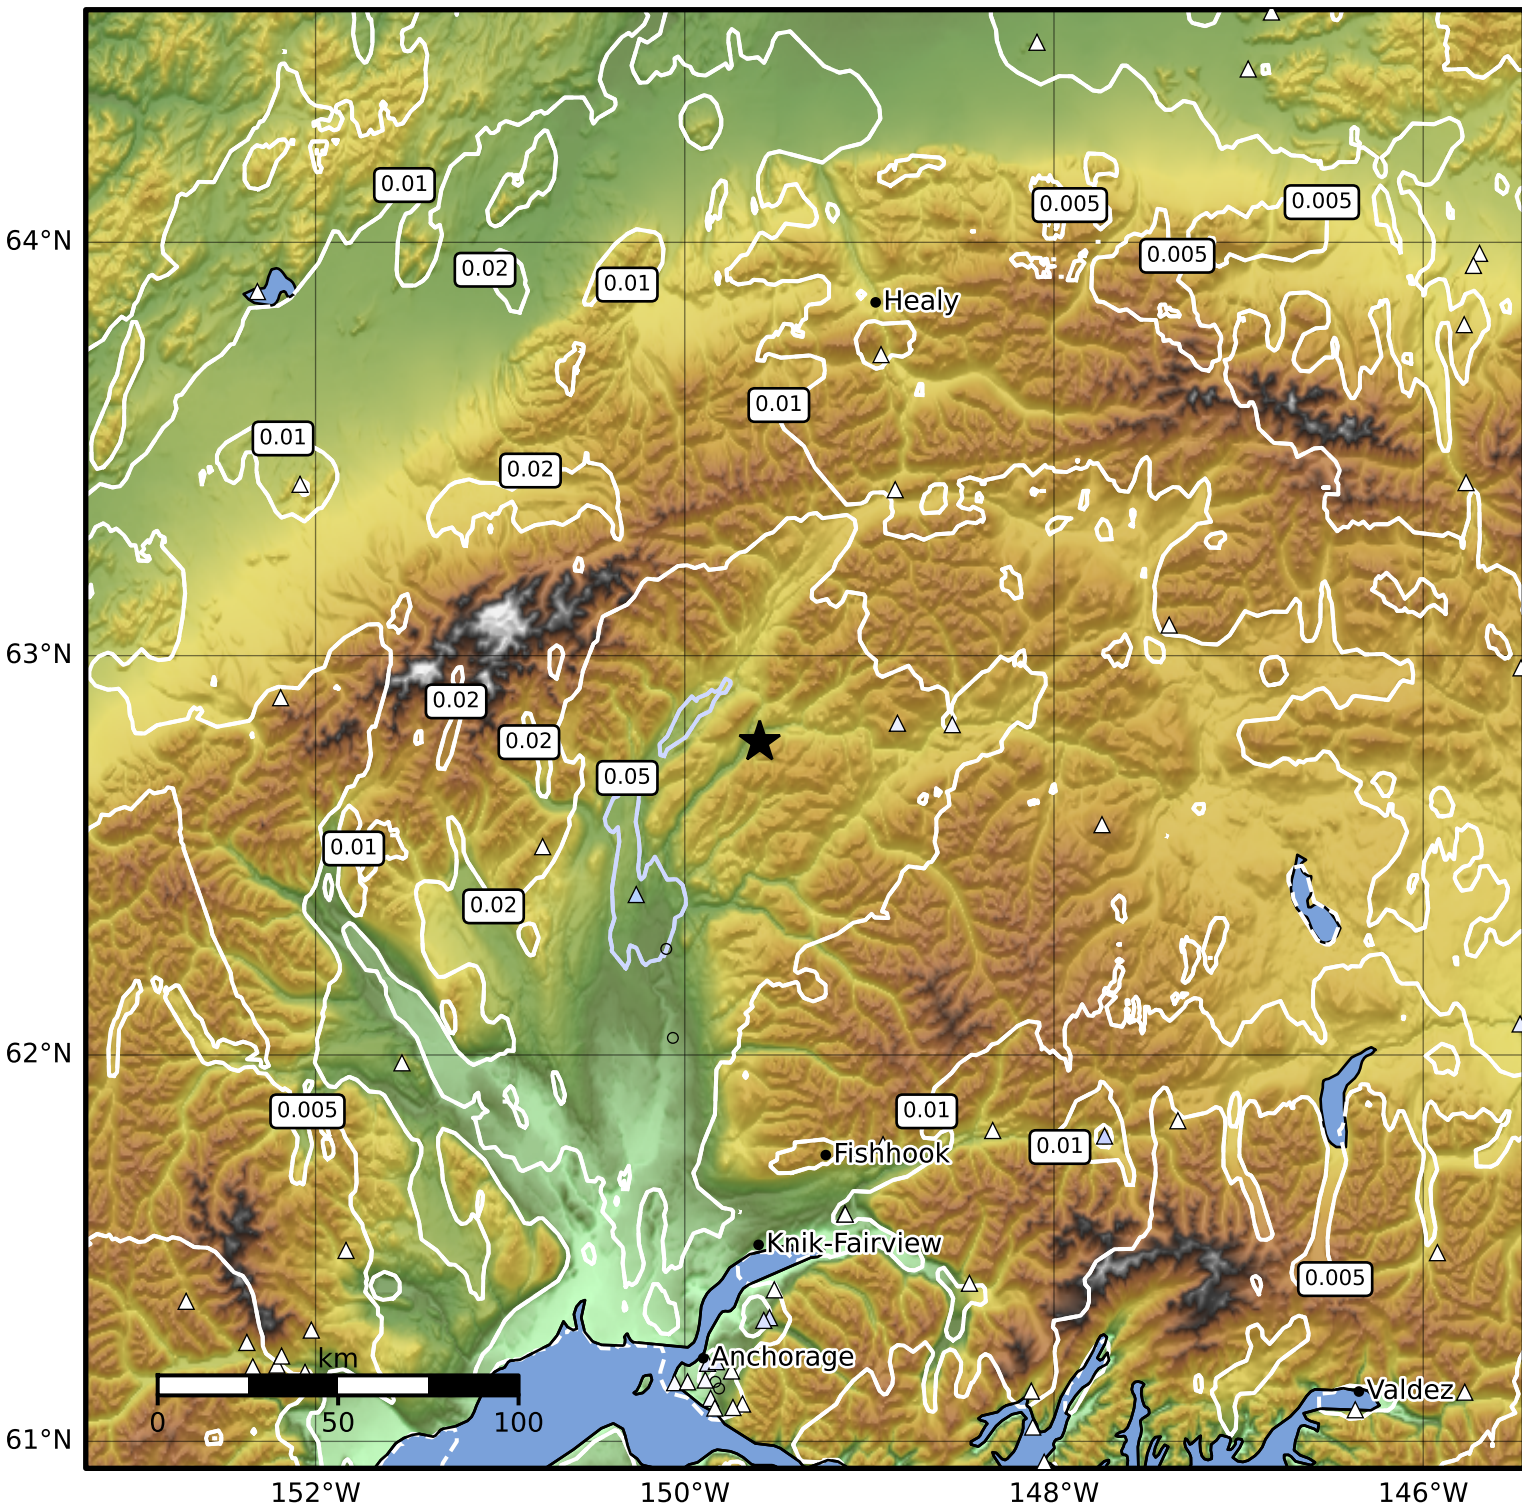

Peak Ground Velocity Map Alaska Earthquake Center
 ShakeMap: 58 km (36 miles) NNE of Talkeetna
 Mar 18, 2026 12:23:33 UTC M3.9 N62.79 W149.59 Depth: 80.0km ID:a2026fklvqa

PGV (cm/s)	0.1	0.2	0.5	1	2	5	10	20	50	100	200
------------	-----	-----	-----	---	---	---	----	----	----	-----	-----

Scale based on Worden et al. (2012)

Version 2: Processed 2026-03-18T15:58:43Z

△ Seismic Instrument ○ Reported Intensity

★ Epicenter