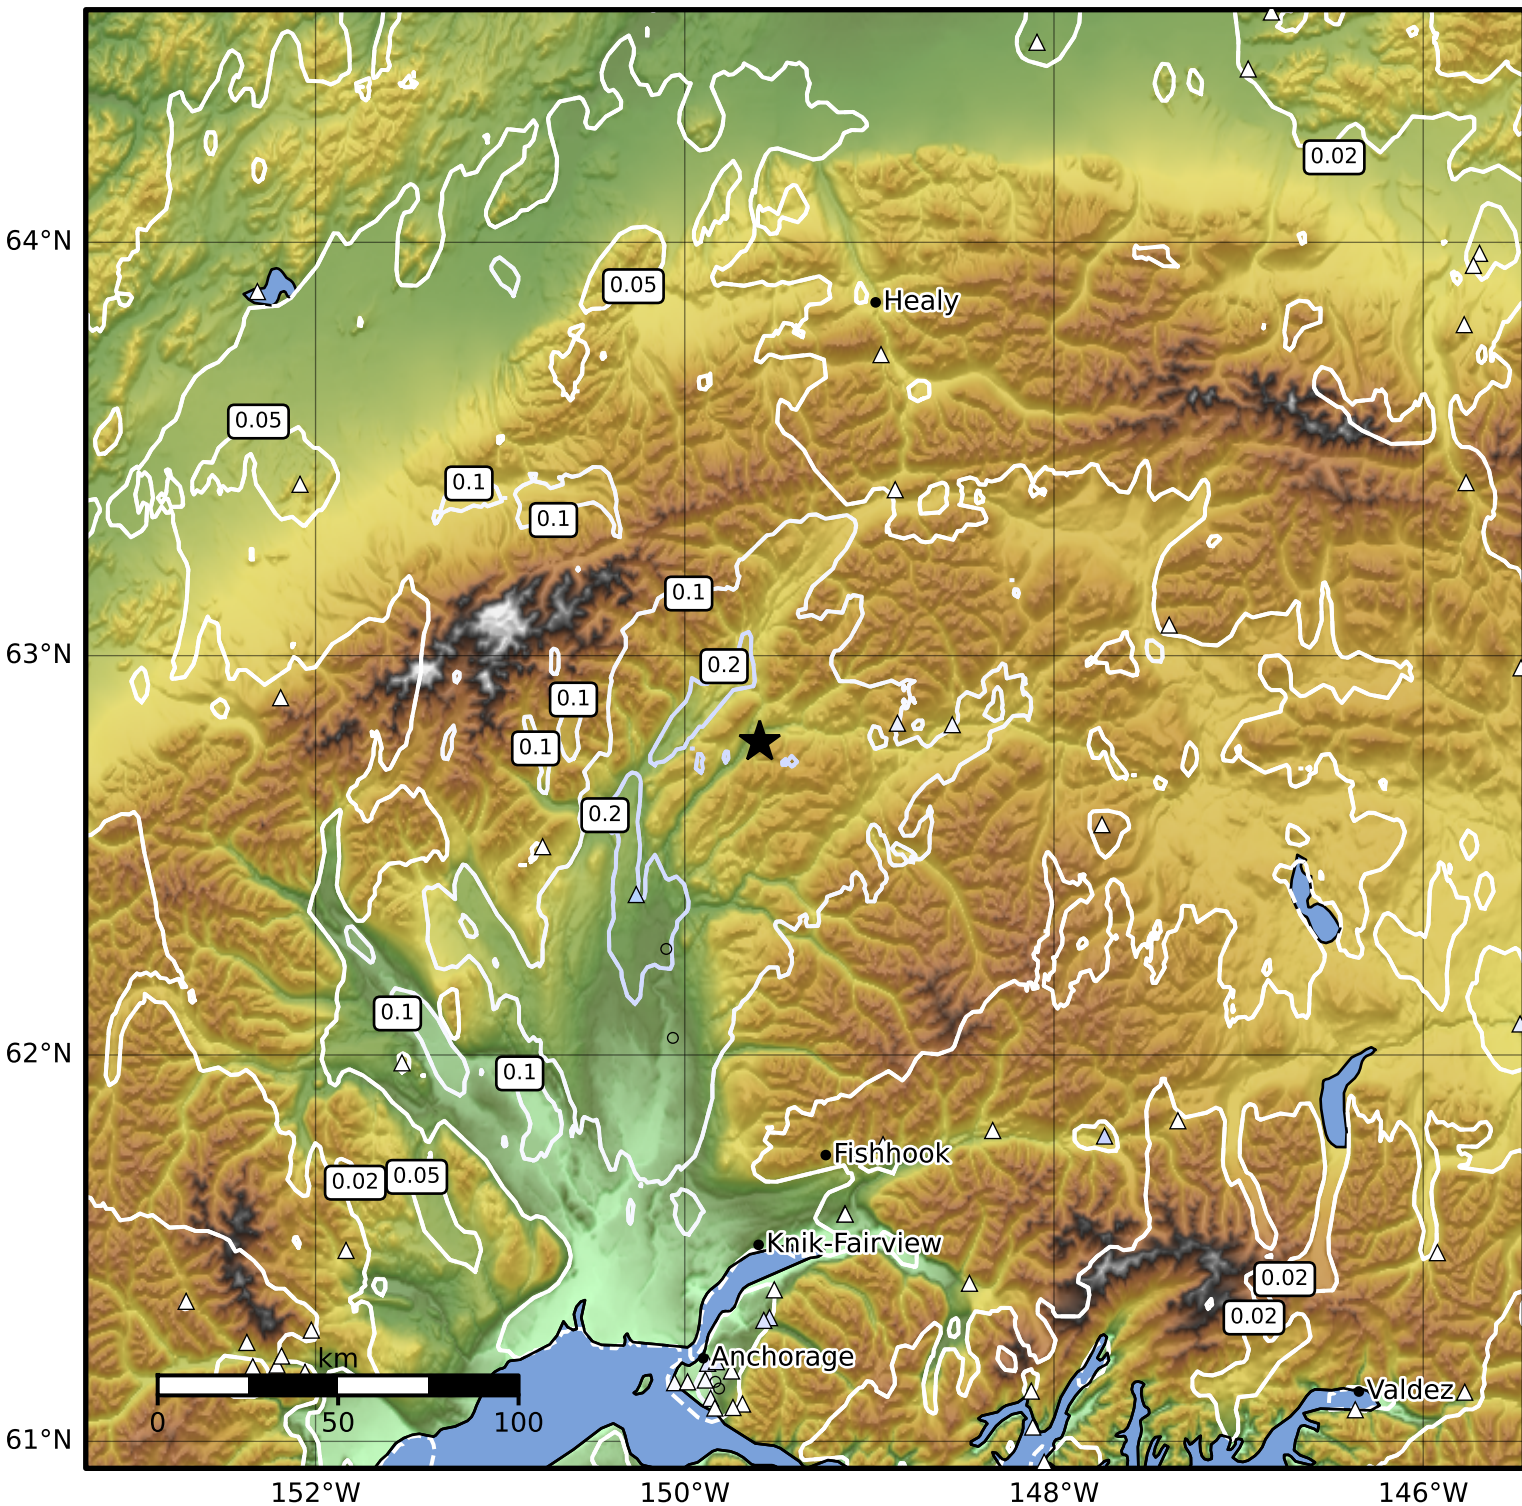

0.3 Second Peak Spectral Acceleration Map Alaska Earthquake Center  
 ShakeMap: 58 km (36 miles) NNE of Talkeetna  
 Mar 18, 2026 12:23:33 UTC M3.9 N62.79 W149.59 Depth: 80.0km ID:a2026fklvqa

SA(0.3) (%g)	0.1	0.2	0.5	1	2	5	10	20	50	100	200
--------------	-----	-----	-----	---	---	---	----	----	----	-----	-----

Scale based on Worden et al. (2012)

Version 2: Processed 2026-03-18T15:58:43Z

△ Seismic Instrument ○ Reported Intensity

★ Epicenter