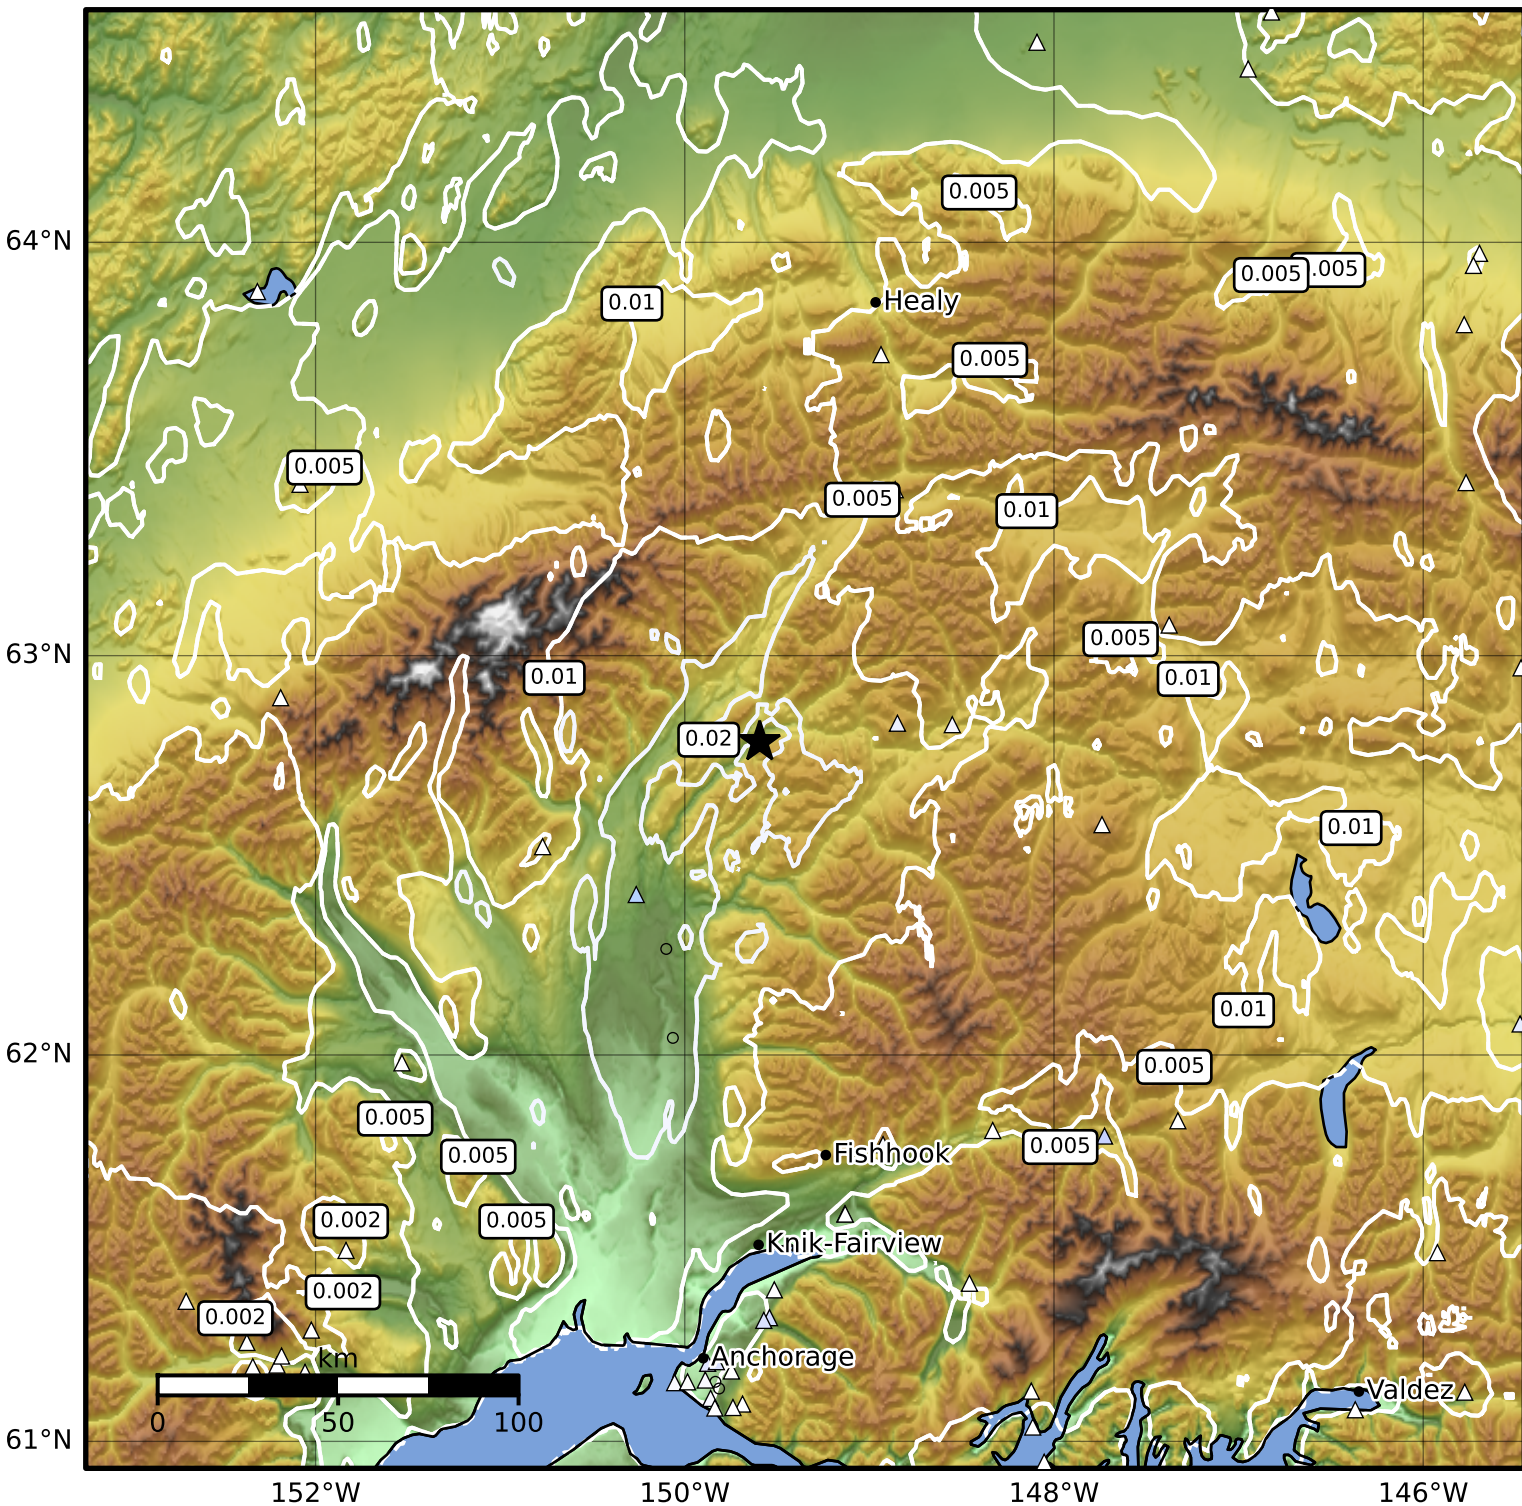

1.0 Second Peak Spectral Acceleration Map Alaska Earthquake Center
 ShakeMap: 58 km (36 miles) NNE of Talkeetna
 Mar 18, 2026 12:23:33 UTC M3.9 N62.79 W149.59 Depth: 80.0km ID:a2026fklvqa

SA(1.0) (%g)	0.1	0.2	0.5	1	2	5	10	20	50	100	200
--------------	-----	-----	-----	---	---	---	----	----	----	-----	-----

Scale based on Worden et al. (2012)

Version 2: Processed 2026-03-18T15:58:43Z

△ Seismic Instrument ○ Reported Intensity

★ Epicenter