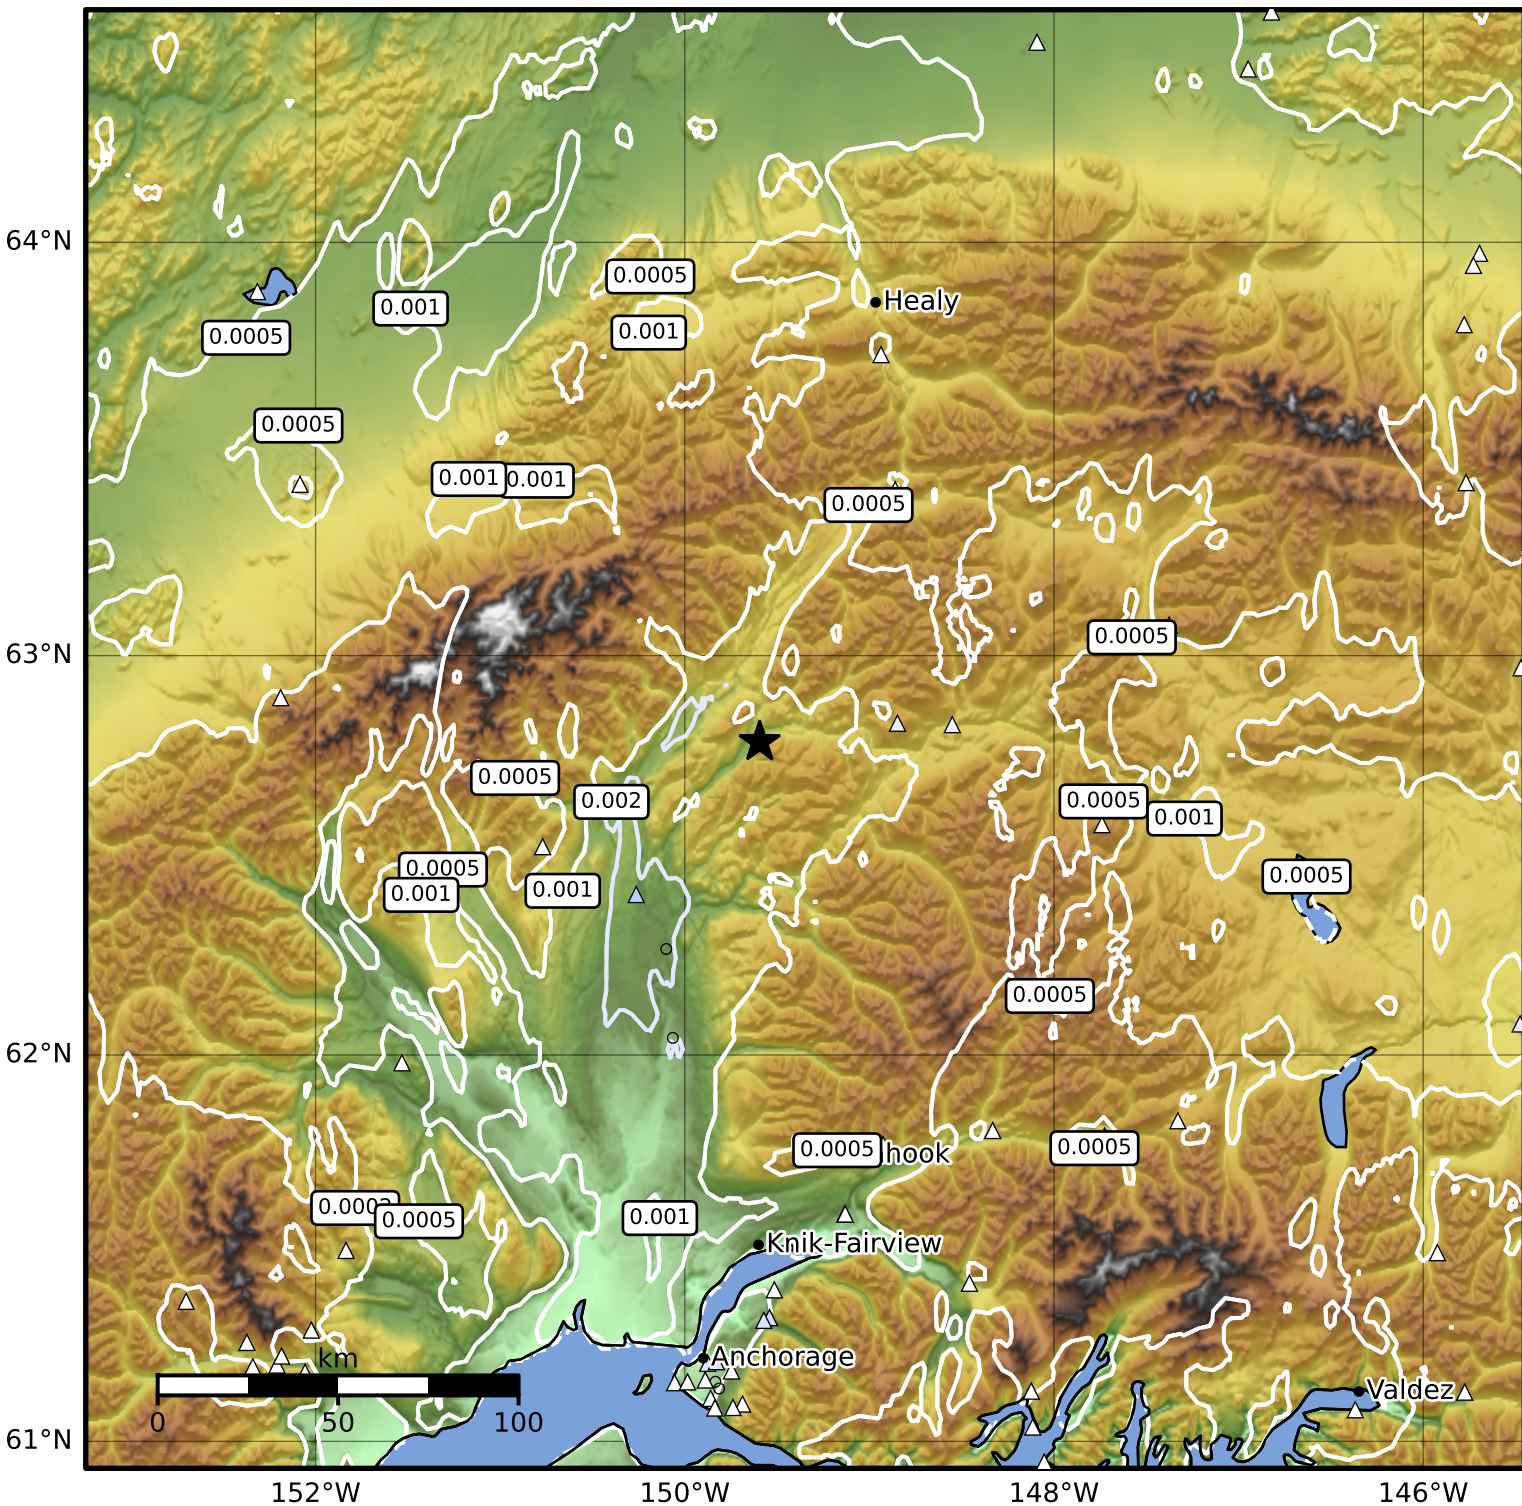

3.0 Second Peak Spectral Acceleration Map Alaska Earthquake Center
 ShakeMap: 58 km (36 miles) NNE of Talkeetna
 Mar 18, 2026 12:23:33 UTC M3.9 N62.79 W149.59 Depth: 80.0km ID:a2026fklvqa

Scale based on Worden et al. (2012)

Version 2: Processed 2026-03-18T15:58:43Z

△ Seismic Instrument ○ Reported Intensity

★ Epicenter