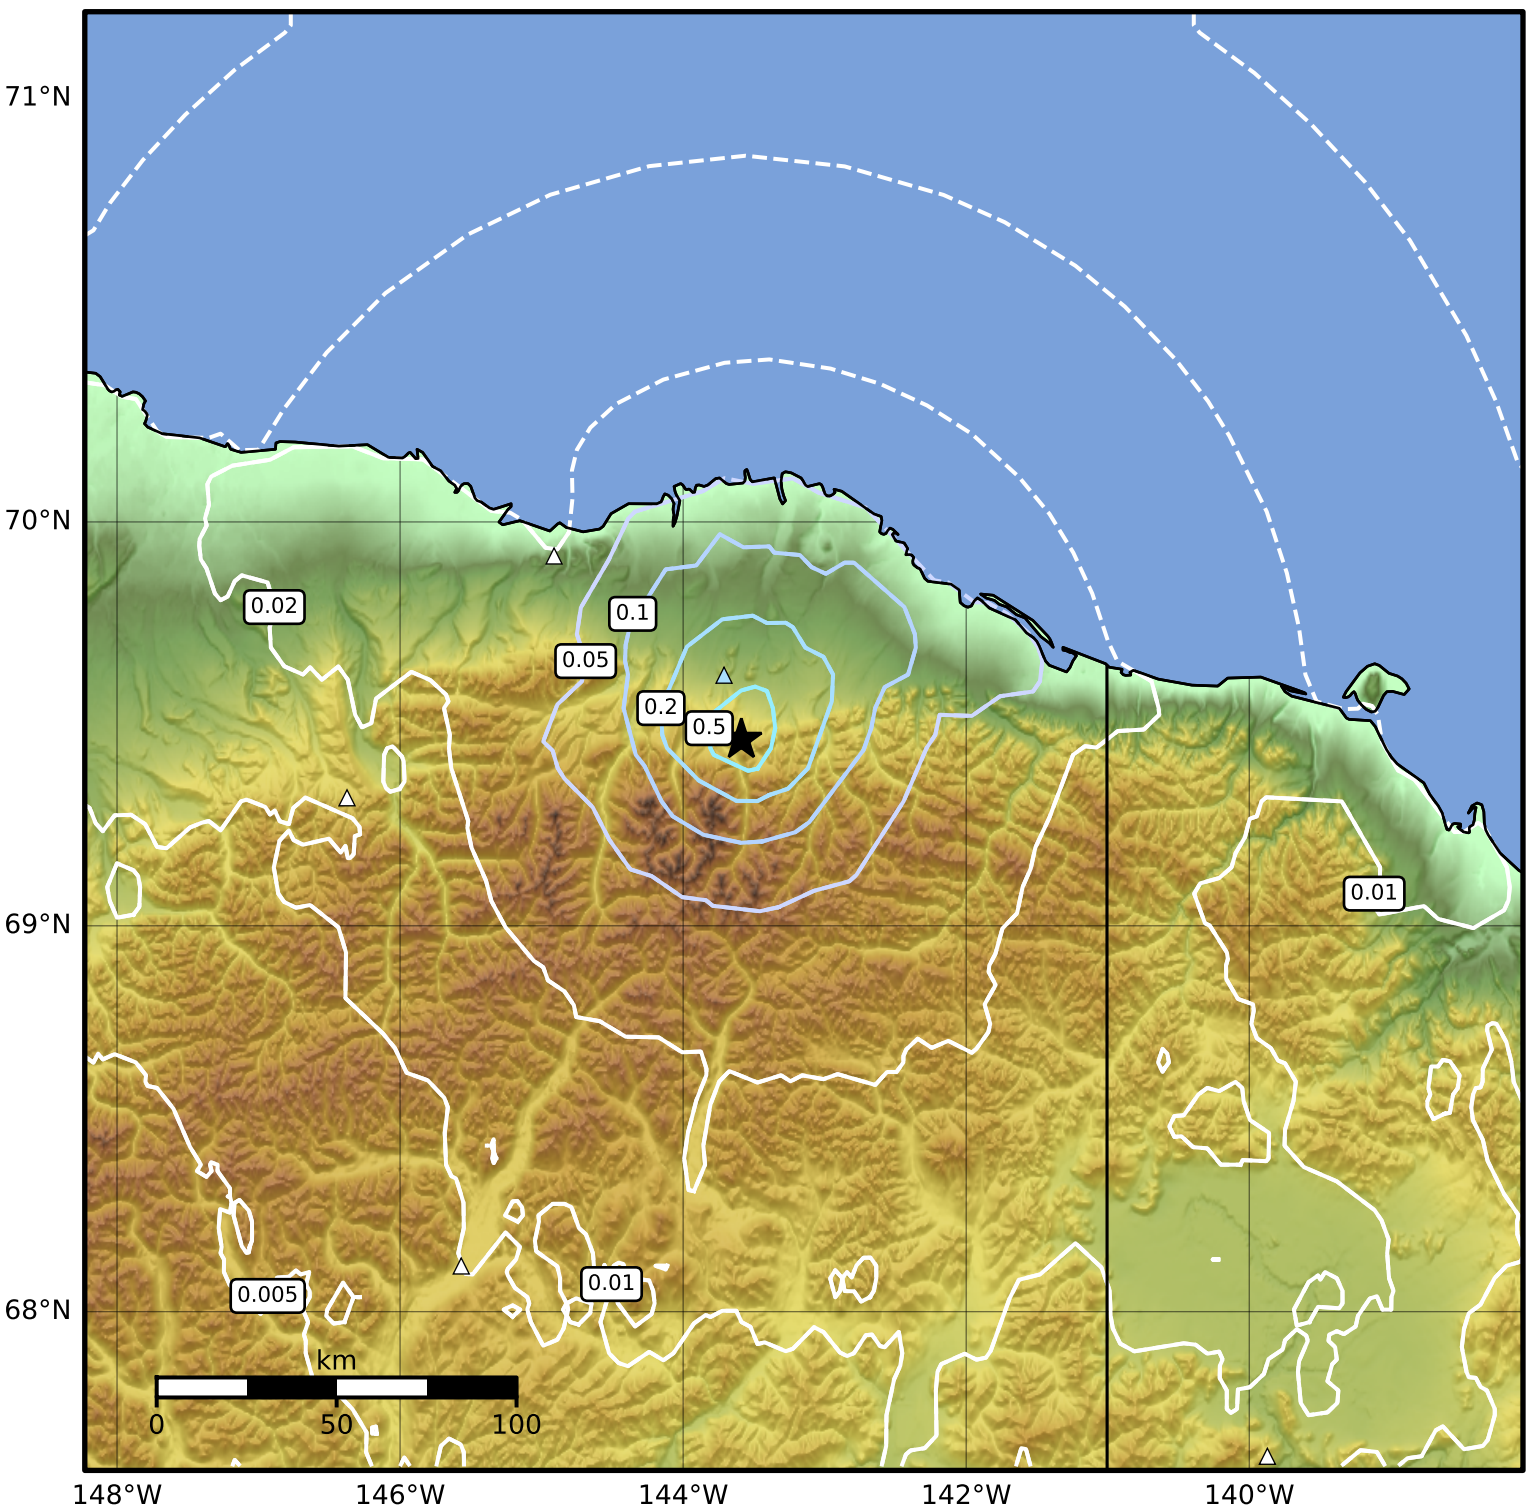

Peak Ground Velocity Map Alaska Earthquake Center  
ShakeMap: 72 km (45 miles) S of Kaktovik  
Mar 18, 2026 20:19:45 UTC M4.2 N69.47 W143.59 Depth: 4.9km ID:a2026flbpzf

PGV (cm/s)	0.1	0.2	0.5	1	2	5	10	20	50	100	200
------------	-----	-----	-----	---	---	---	----	----	----	-----	-----

Scale based on Worden et al. (2012)

Version 3: Processed 2026-03-18T20:31:45Z

△ Seismic Instrument   ○ Reported Intensity   ★ Epicenter