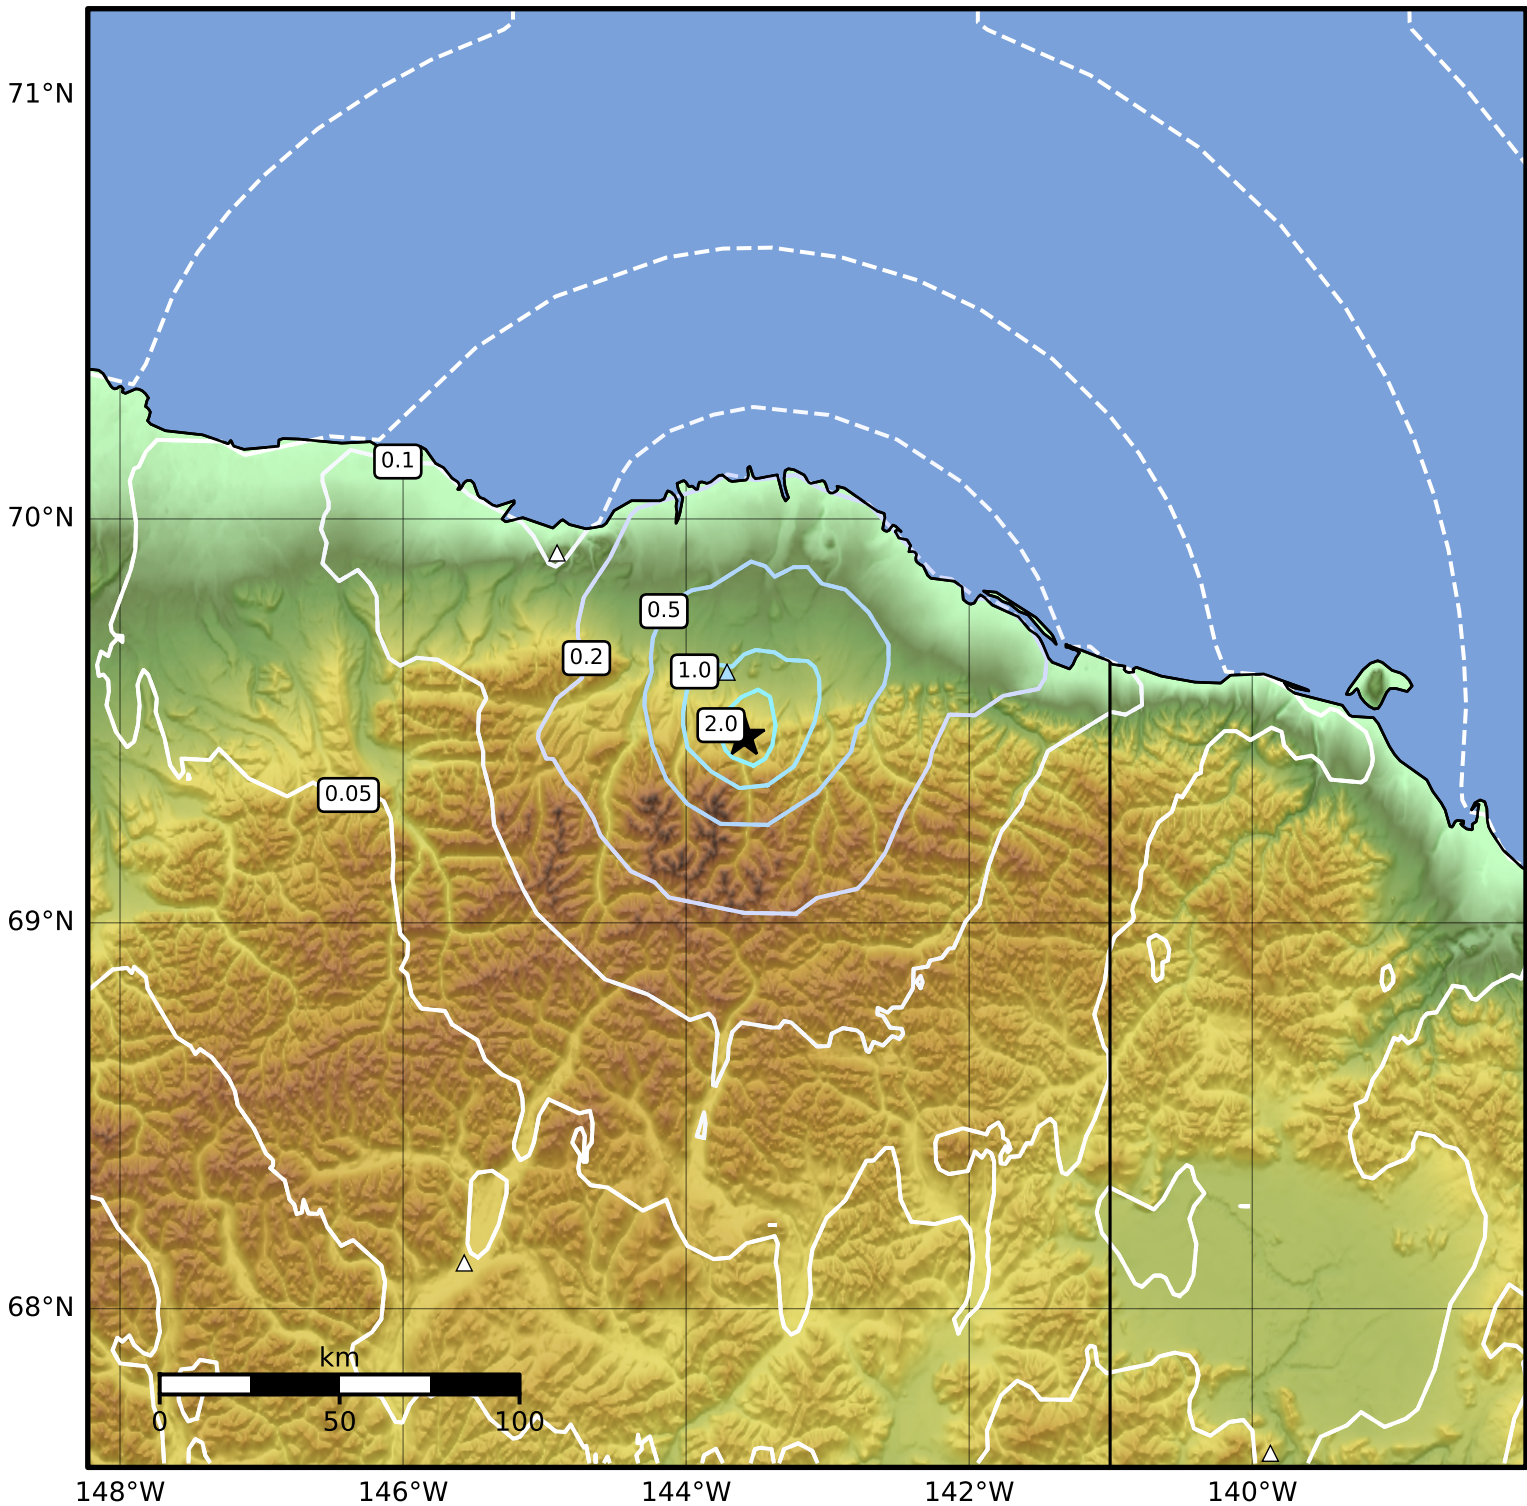

0.3 Second Peak Spectral Acceleration Map Alaska Earthquake Center  
ShakeMap: 72 km (45 miles) S of Kaktovik  
Mar 18, 2026 20:19:45 UTC M4.2 N69.47 W143.59 Depth: 4.9km ID:a2026flbpzf

SA(0.3) (%g)	0.1	0.2	0.5	1	2	5	10	20	50	100	200
--------------	-----	-----	-----	---	---	---	----	----	----	-----	-----

Scale based on Worden et al. (2012)

Version 3: Processed 2026-03-18T20:31:45Z

△ Seismic Instrument ○ Reported Intensity

★ Epicenter