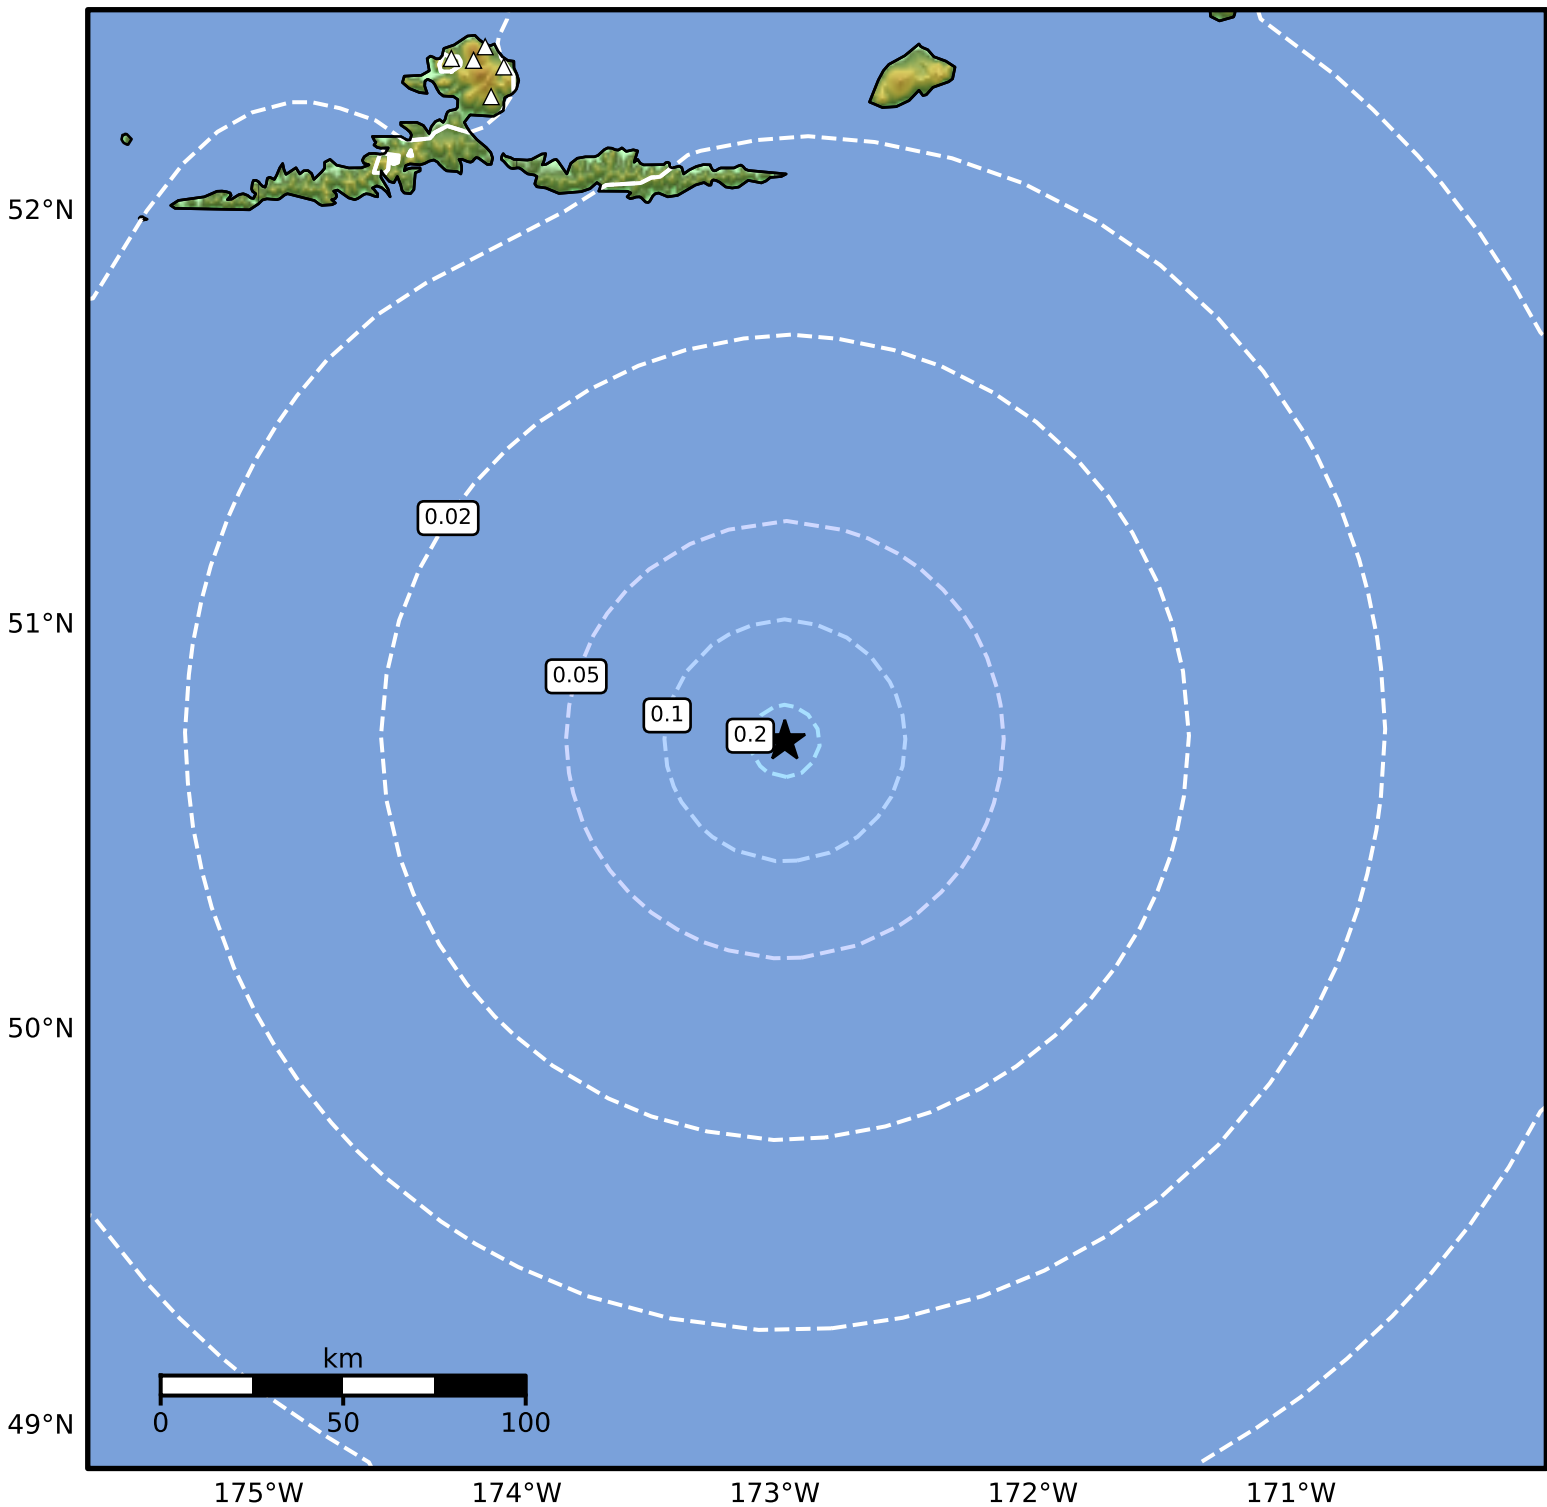

Peak Ground Velocity Map Alaska Earthquake Center
ShakeMap: 186 km (115 miles) SSE of Atka
Mar 20, 2026 06:46:08 UTC M3.9 N50.72 W172.96 Depth: 29.5km ID:a2026fnscun

Scale based on Worden et al. (2012)

△ Seismic Instrument ○ Reported Intensity

★ Epicenter

Version 4: Processed 2026-03-20T18:31:31Z