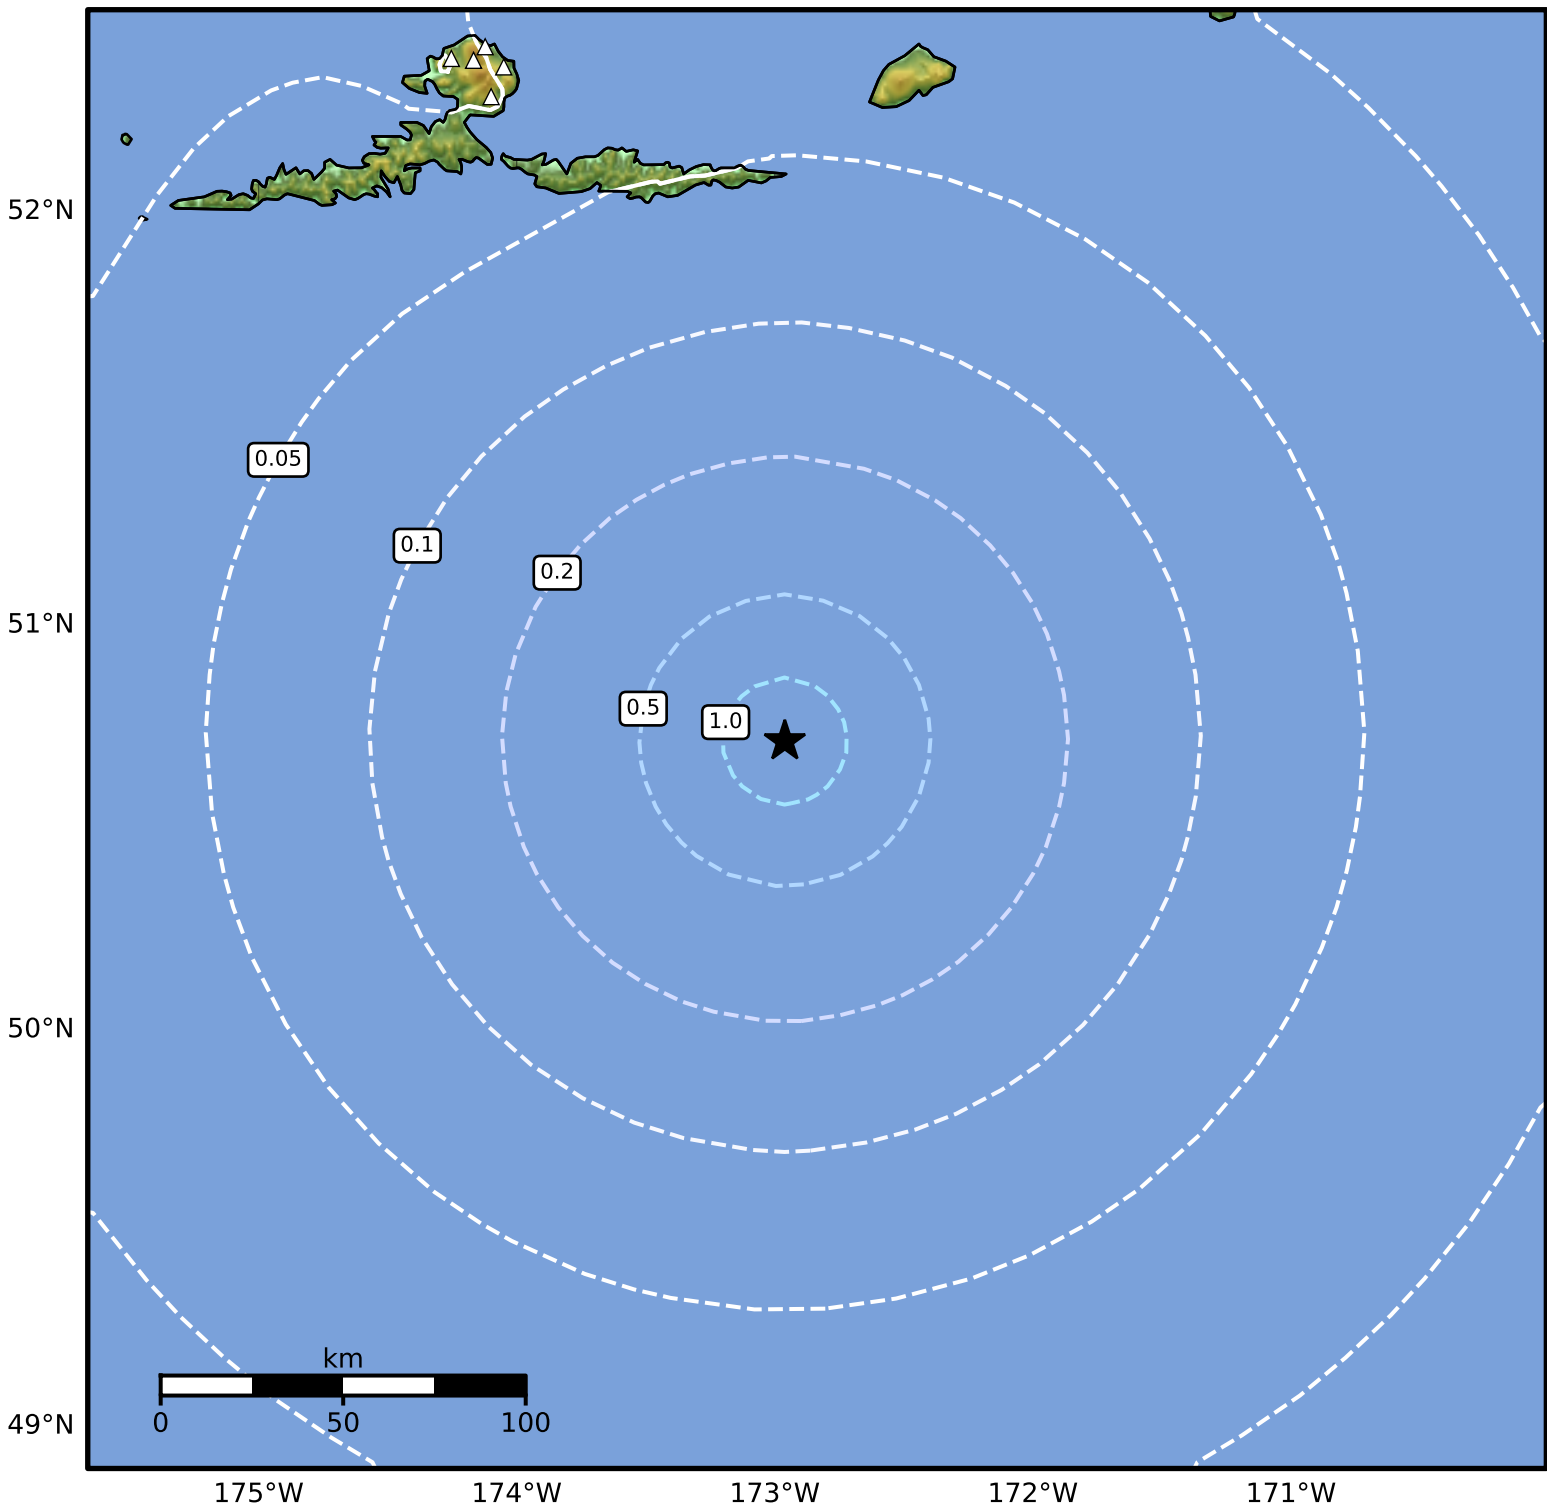

0.3 Second Peak Spectral Acceleration Map Alaska Earthquake Center
 ShakeMap: 186 km (115 miles) SSE of Atka
 Mar 20, 2026 06:46:08 UTC M3.9 N50.72 W172.96 Depth: 29.5km ID:a2026fnscun

SA(0.3) (%g)	0.1	0.2	0.5	1	2	5	10	20	50	100	200
--------------	-----	-----	-----	---	---	---	----	----	----	-----	-----

Scale based on Worden et al. (2012)

Version 4: Processed 2026-03-20T18:31:31Z

△ Seismic Instrument ○ Reported Intensity

★ Epicenter