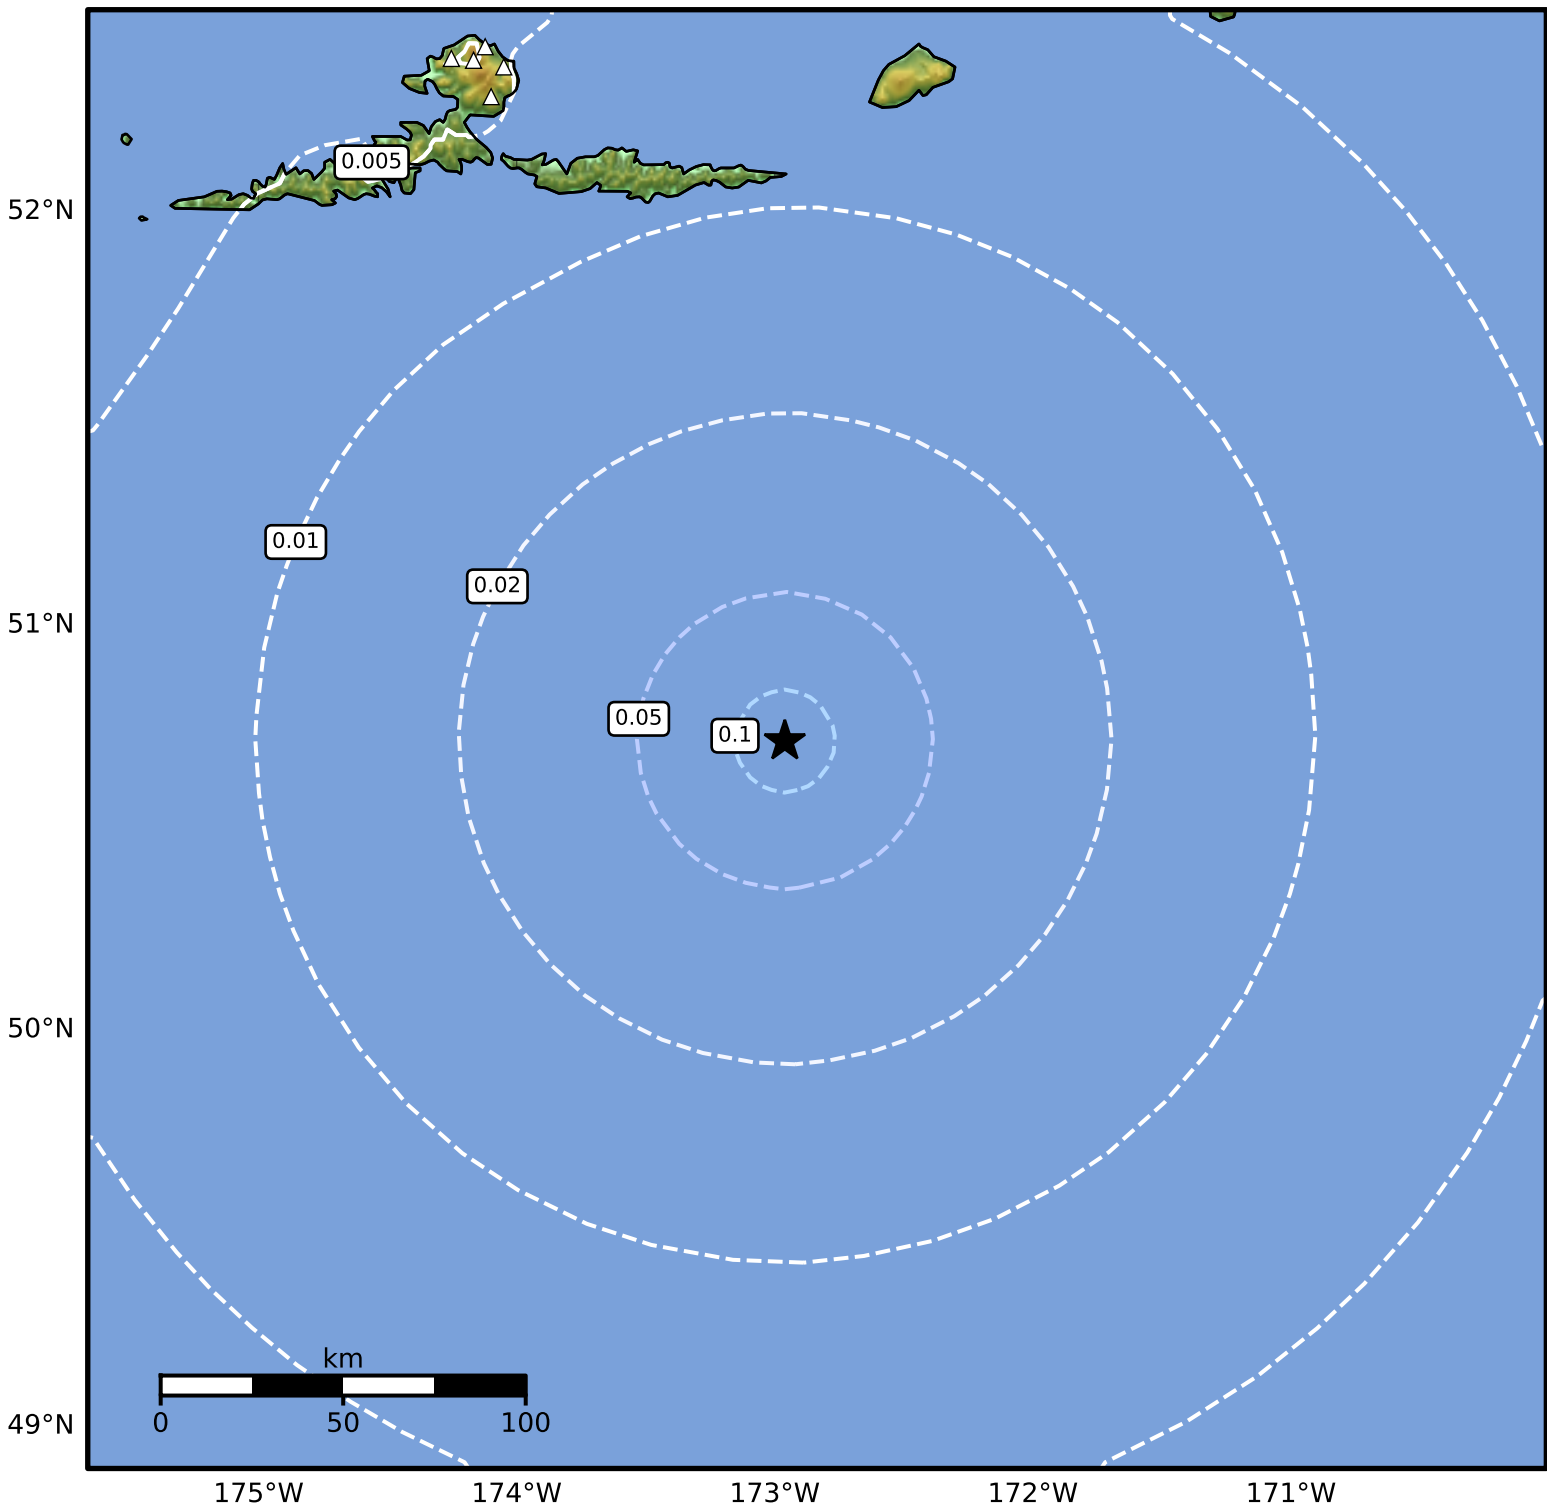

1.0 Second Peak Spectral Acceleration Map Alaska Earthquake Center  
ShakeMap: 186 km (115 miles) SSE of Atka  
Mar 20, 2026 06:46:08 UTC M3.9 N50.72 W172.96 Depth: 29.5km ID:a2026fnscun

SA(1.0) (%g)	0.1	0.2	0.5	1	2	5	10	20	50	100	200
--------------	-----	-----	-----	---	---	---	----	----	----	-----	-----

Scale based on Worden et al. (2012)

Version 4: Processed 2026-03-20T18:31:31Z

△ Seismic Instrument ○ Reported Intensity

★ Epicenter