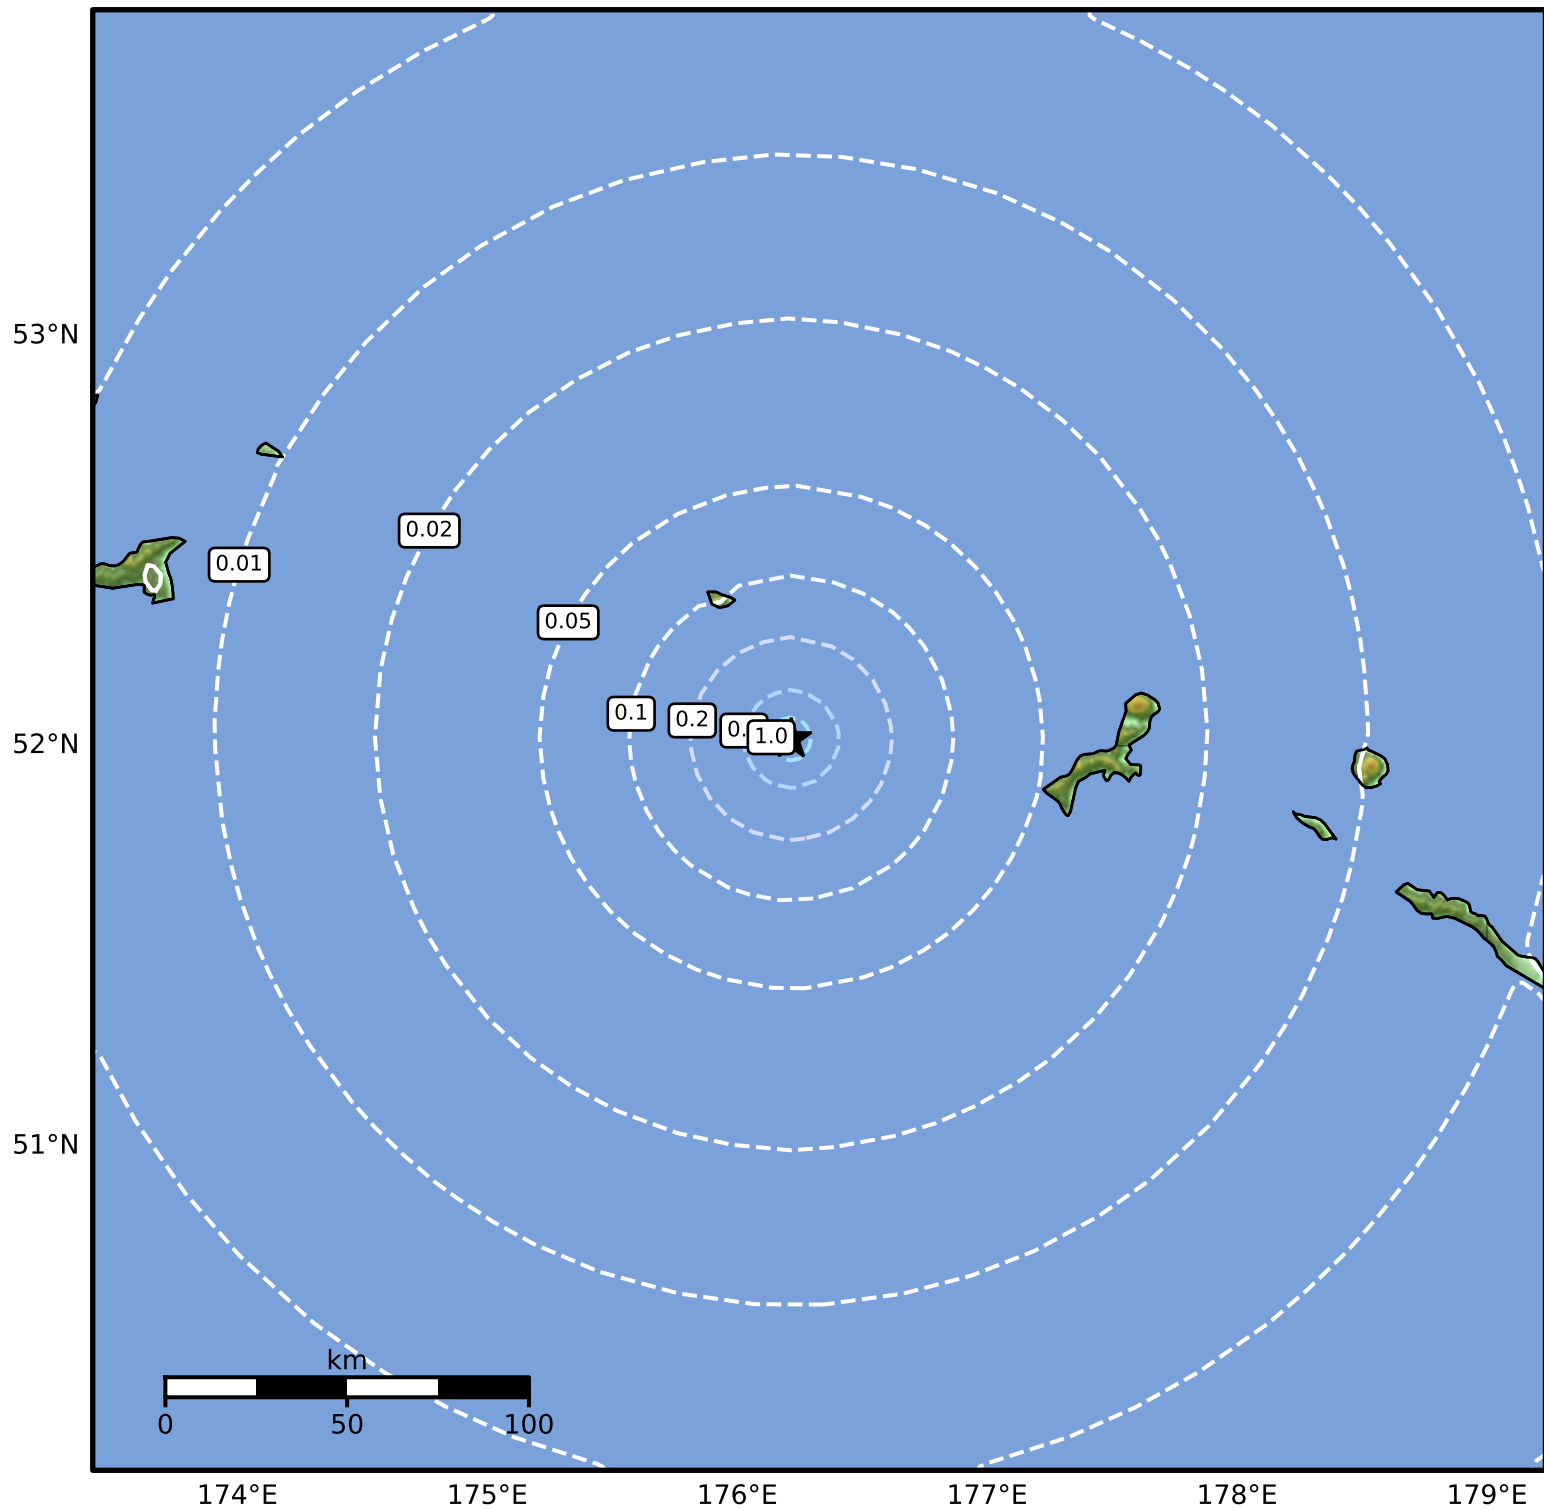

0.3 Second Peak Spectral Acceleration Map Alaska Earthquake Center
 ShakeMap: 236 km (146 miles) ESE of Attu Station
 Mar 20, 2026 20:11:20 UTC M3.6 N52.02 E176.22 Depth: 5.0km ID:a2026fosuze

SA(0.3) (%g)	0.1	0.2	0.5	1	2	5	10	20	50	100	200
--------------	-----	-----	-----	---	---	---	----	----	----	-----	-----

Scale based on Worden et al. (2012)

Version 1: Processed 2026-03-24T00:13:35Z

△ Seismic Instrument ○ Reported Intensity ★ Epicenter