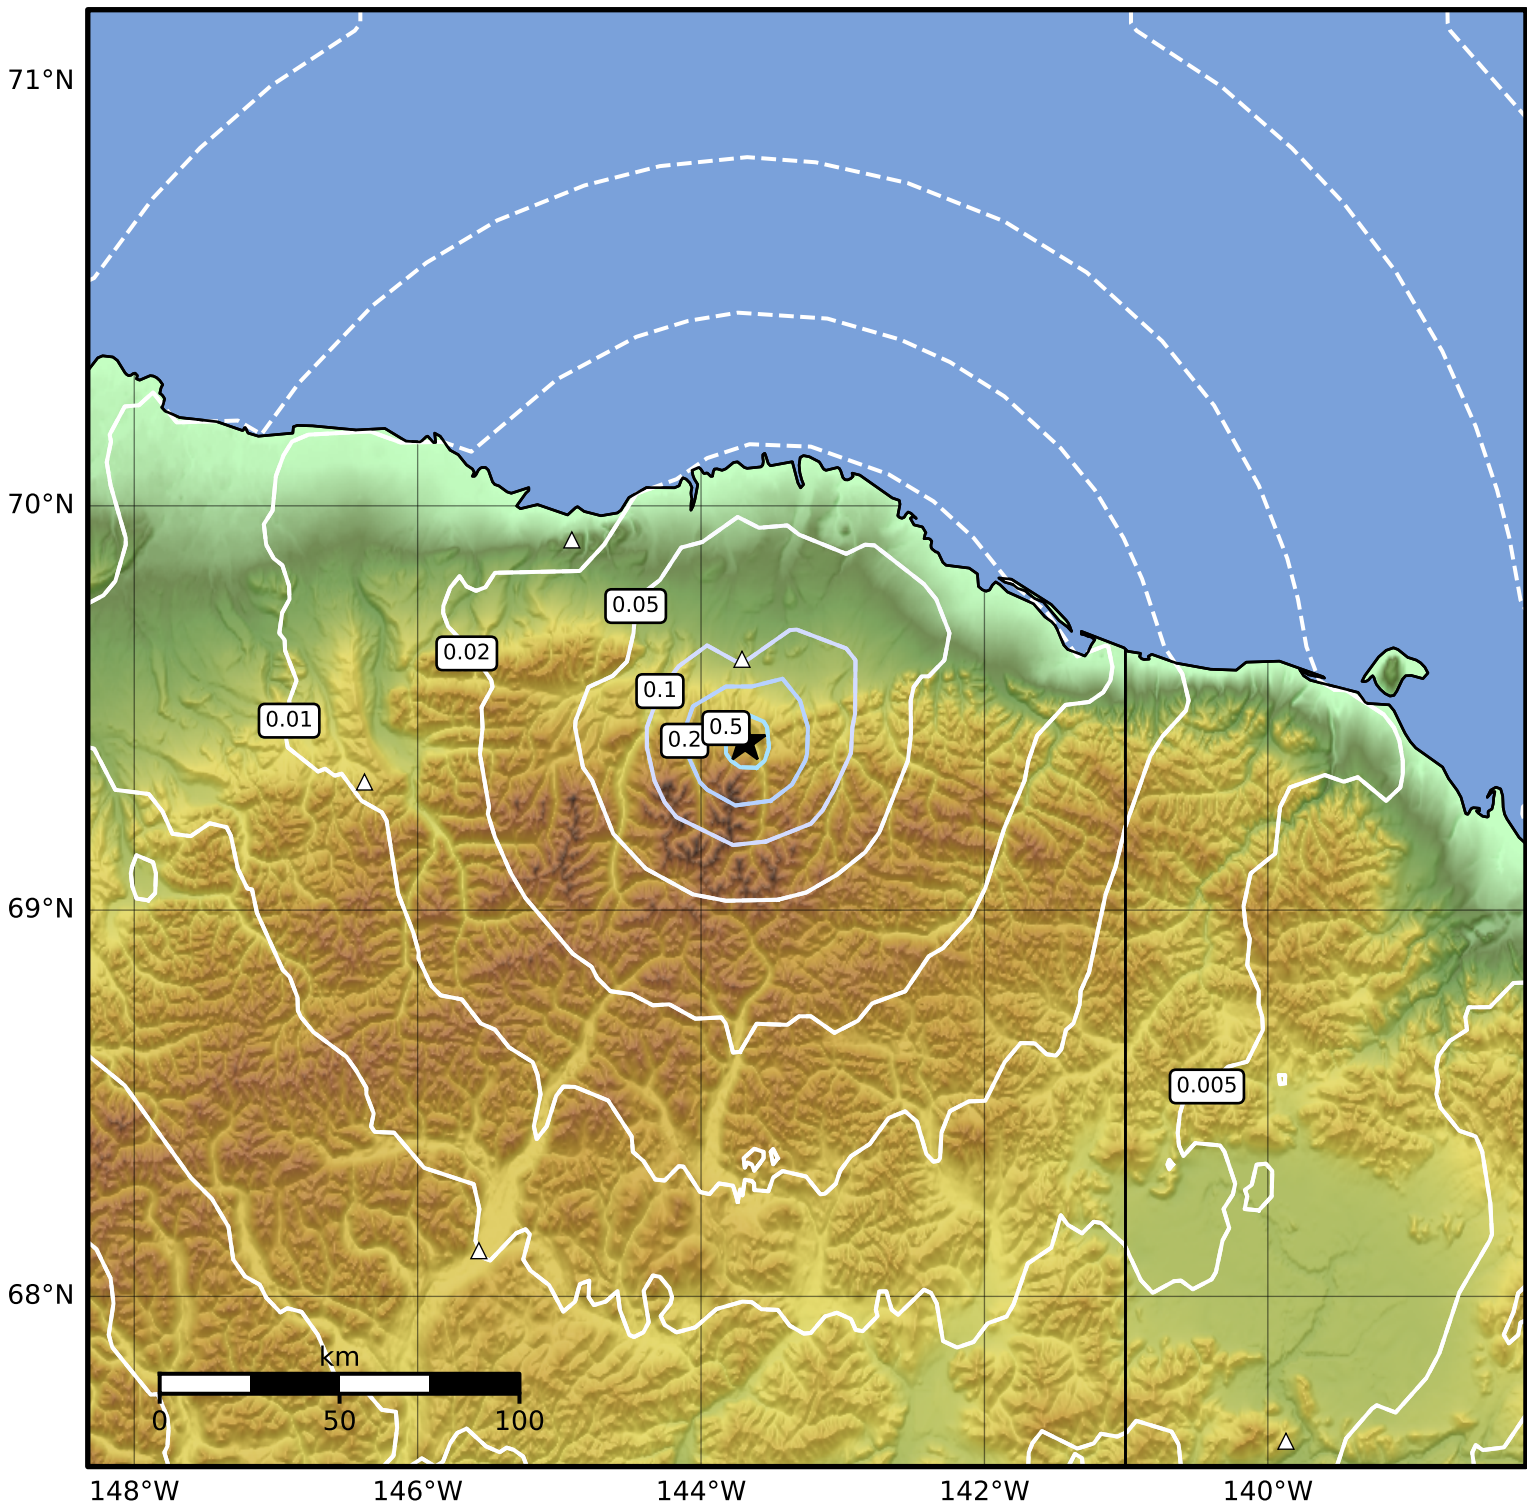

Peak Ground Acceleration Map Alaska Earthquake Center  
 ShakeMap: 78 km (48 miles) S of Kaktovik  
 Mar 22, 2026 02:28:23 UTC M3.8 N69.42 W143.69 Depth: 0.6km ID:a2026frbagt

PGA (%g)	0.1	0.2	0.5	1	2	5	10	20	50	100	200
----------	-----	-----	-----	---	---	---	----	----	----	-----	-----

Scale based on Worden et al. (2012)

Version 2: Processed 2026-03-25T02:36:21Z

△ Seismic Instrument ○ Reported Intensity

★ Epicenter