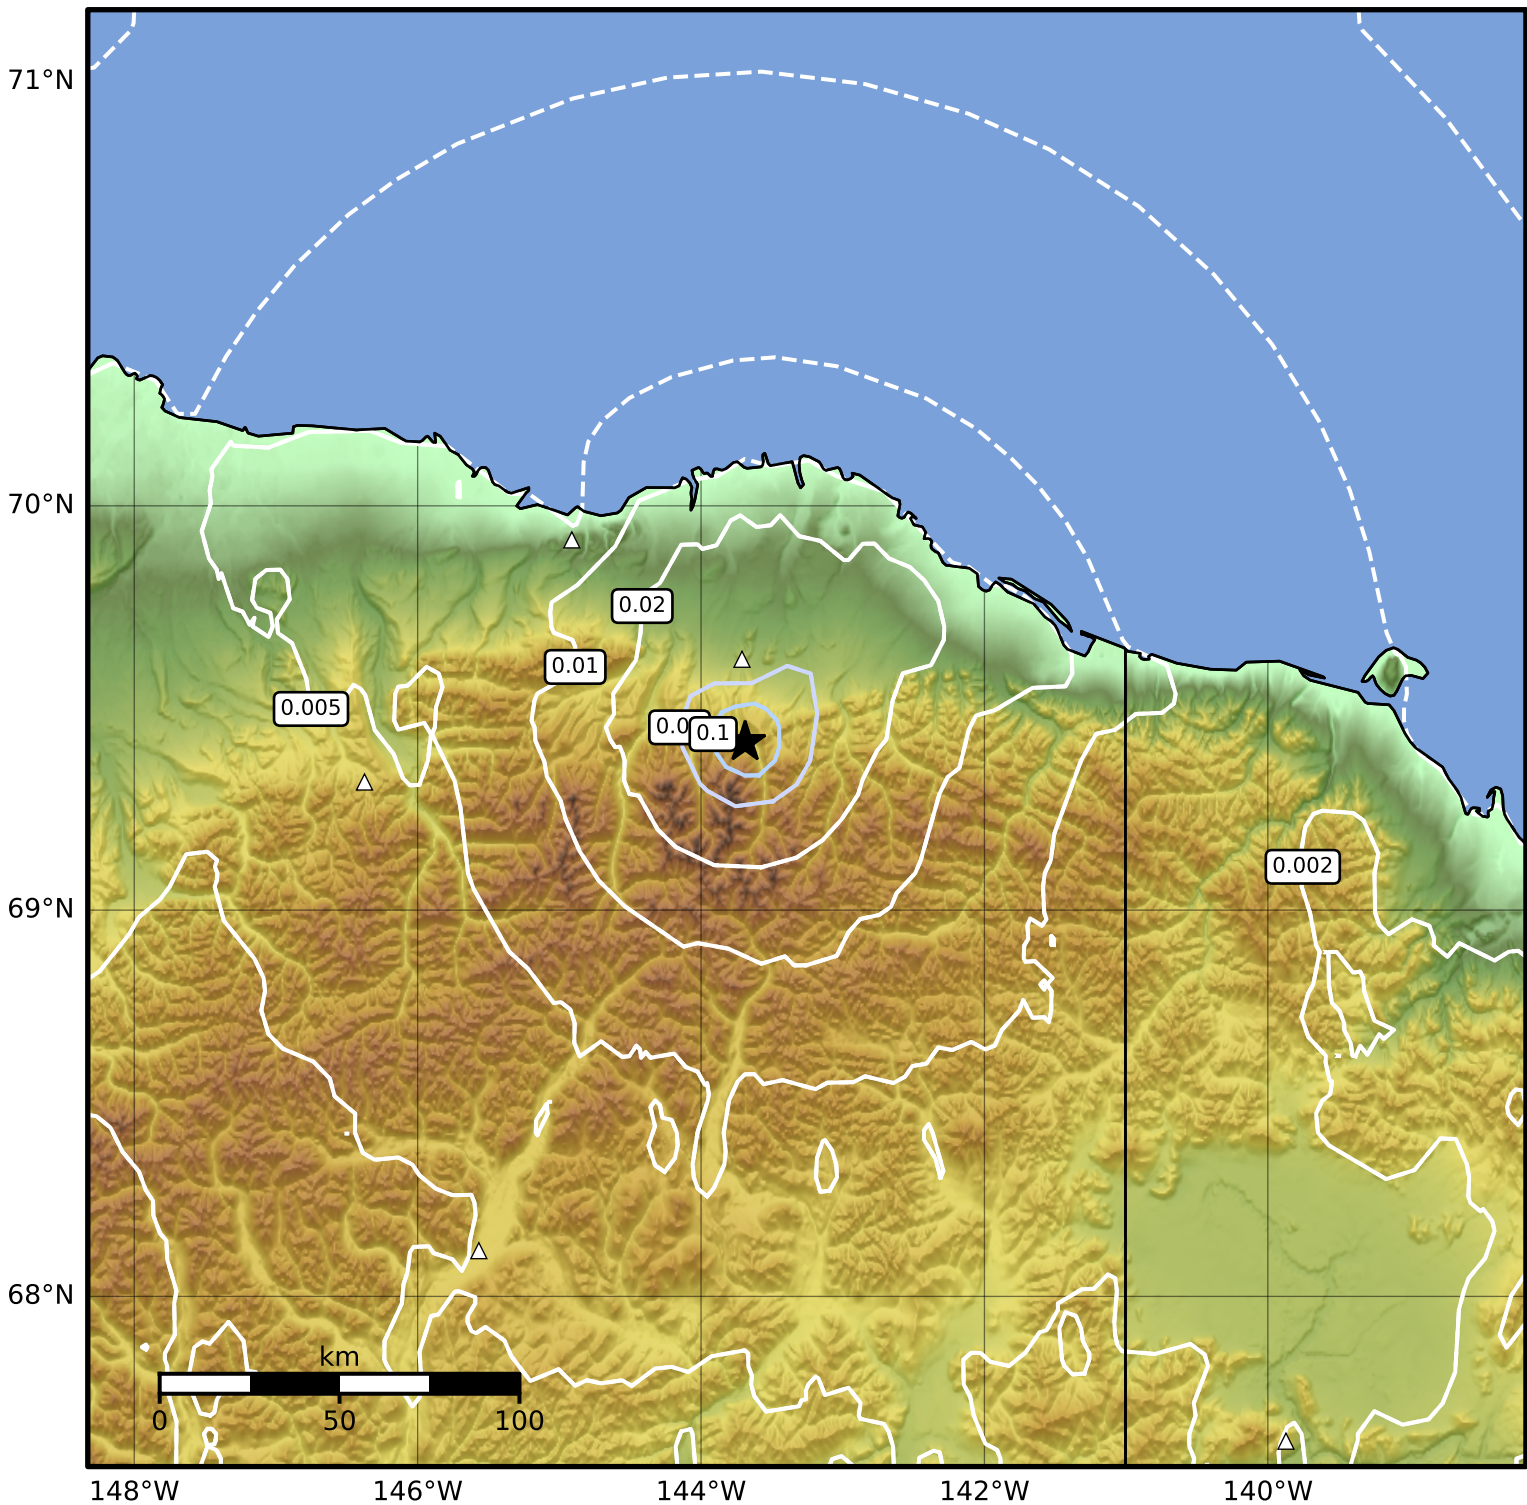

Peak Ground Velocity Map Alaska Earthquake Center  
ShakeMap: 78 km (48 miles) S of Kaktovik  
Mar 22, 2026 02:28:23 UTC M3.8 N69.42 W143.69 Depth: 0.6km ID:a2026frbagt

PGV (cm/s)	0.1	0.2	0.5	1	2	5	10	20	50	100	200
------------	-----	-----	-----	---	---	---	----	----	----	-----	-----

Scale based on Worden et al. (2012)

△ Seismic Instrument ○ Reported Intensity

★ Epicenter

Version 2: Processed 2026-03-25T02:36:21Z