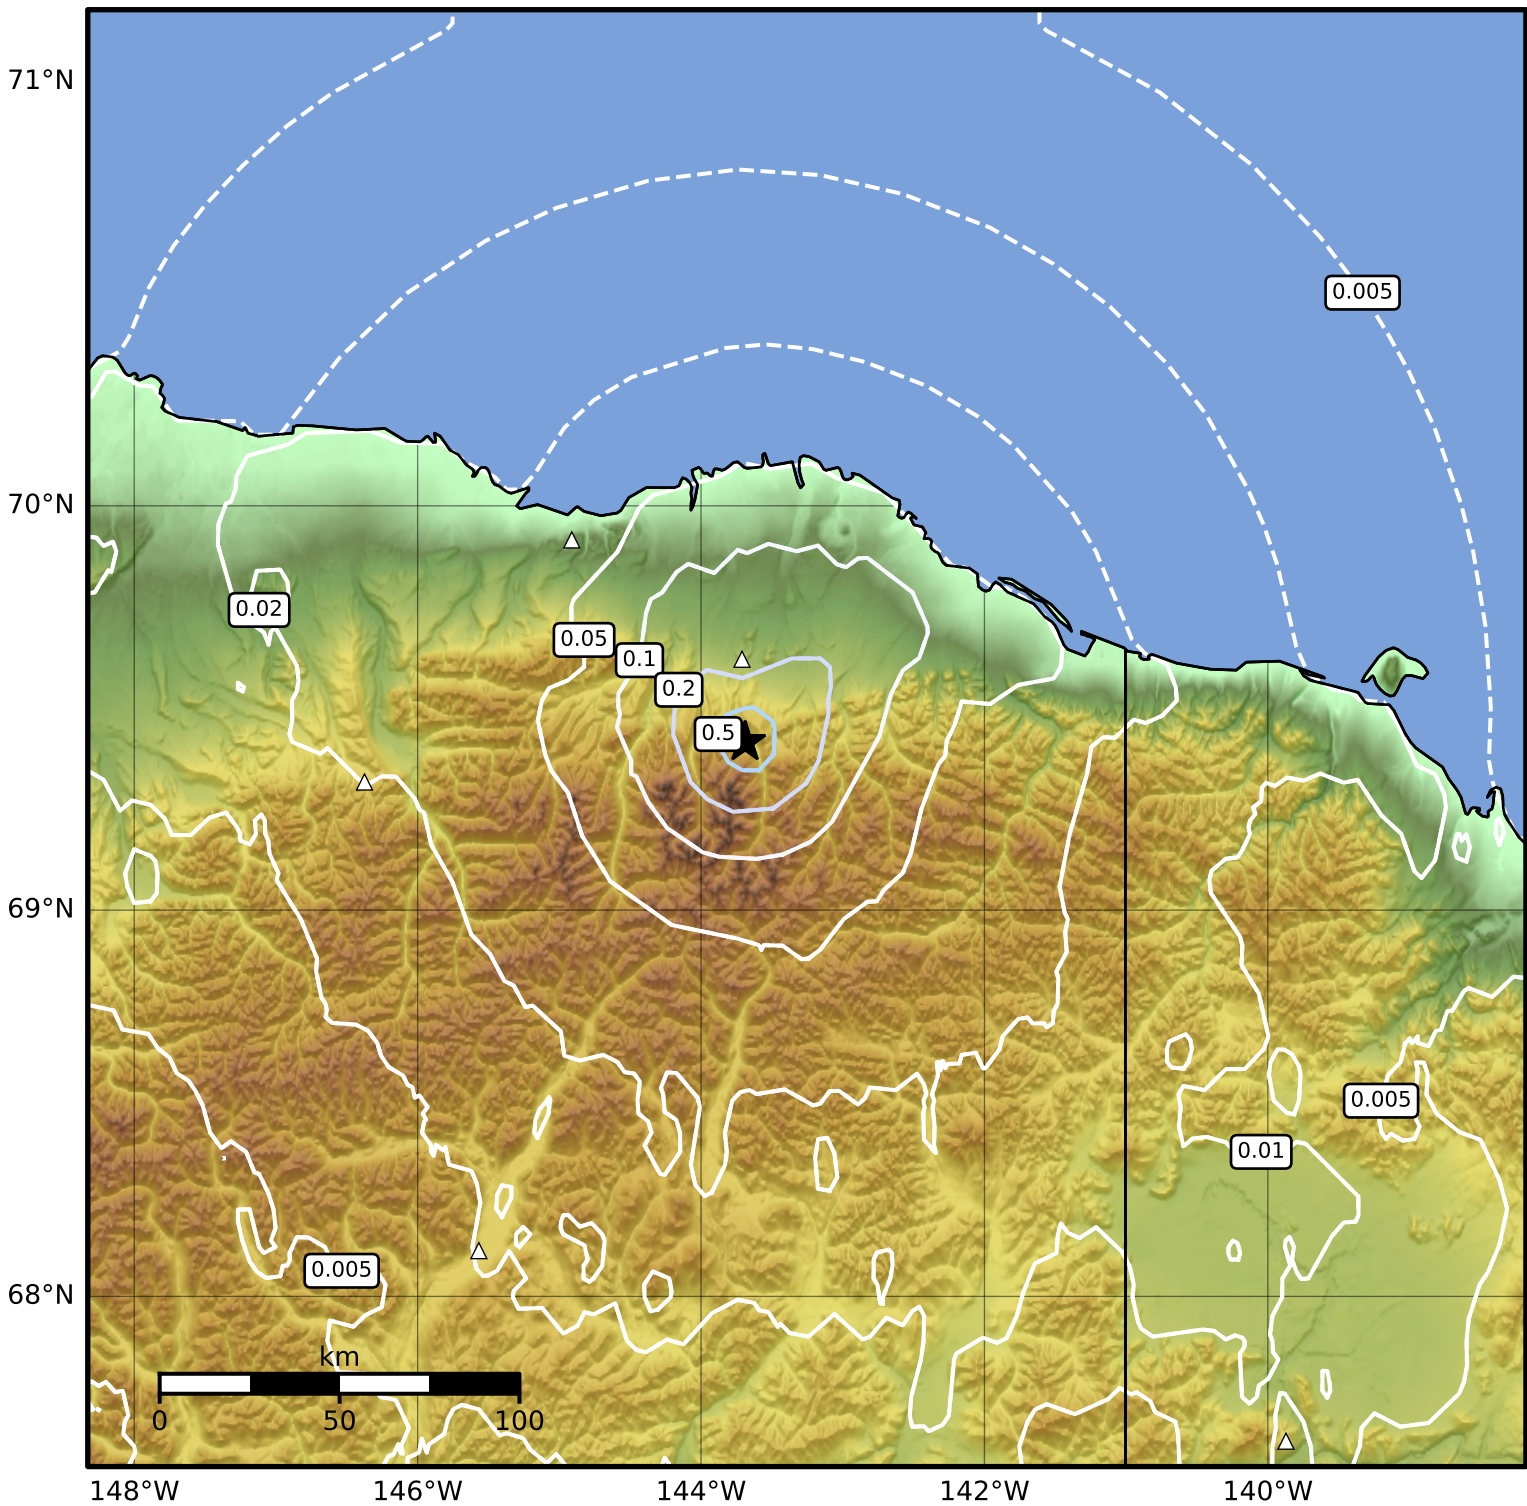

0.3 Second Peak Spectral Acceleration Map Alaska Earthquake Center  
 ShakeMap: 78 km (48 miles) S of Kaktovik  
 Mar 22, 2026 02:28:23 UTC M3.8 N69.42 W143.69 Depth: 0.6km ID:a2026frbagt

<b>SA(0.3) (%g)</b>	<b>0.1</b>	<b>0.2</b>	<b>0.5</b>	<b>1</b>	<b>2</b>	<b>5</b>	<b>10</b>	<b>20</b>	<b>50</b>	<b>100</b>	<b>200</b>
---------------------	------------	------------	------------	----------	----------	----------	-----------	-----------	-----------	------------	------------

Scale based on Worden et al. (2012)

△ Seismic Instrument ○ Reported Intensity

★ Epicenter

Version 2: Processed 2026-03-25T02:36:21Z