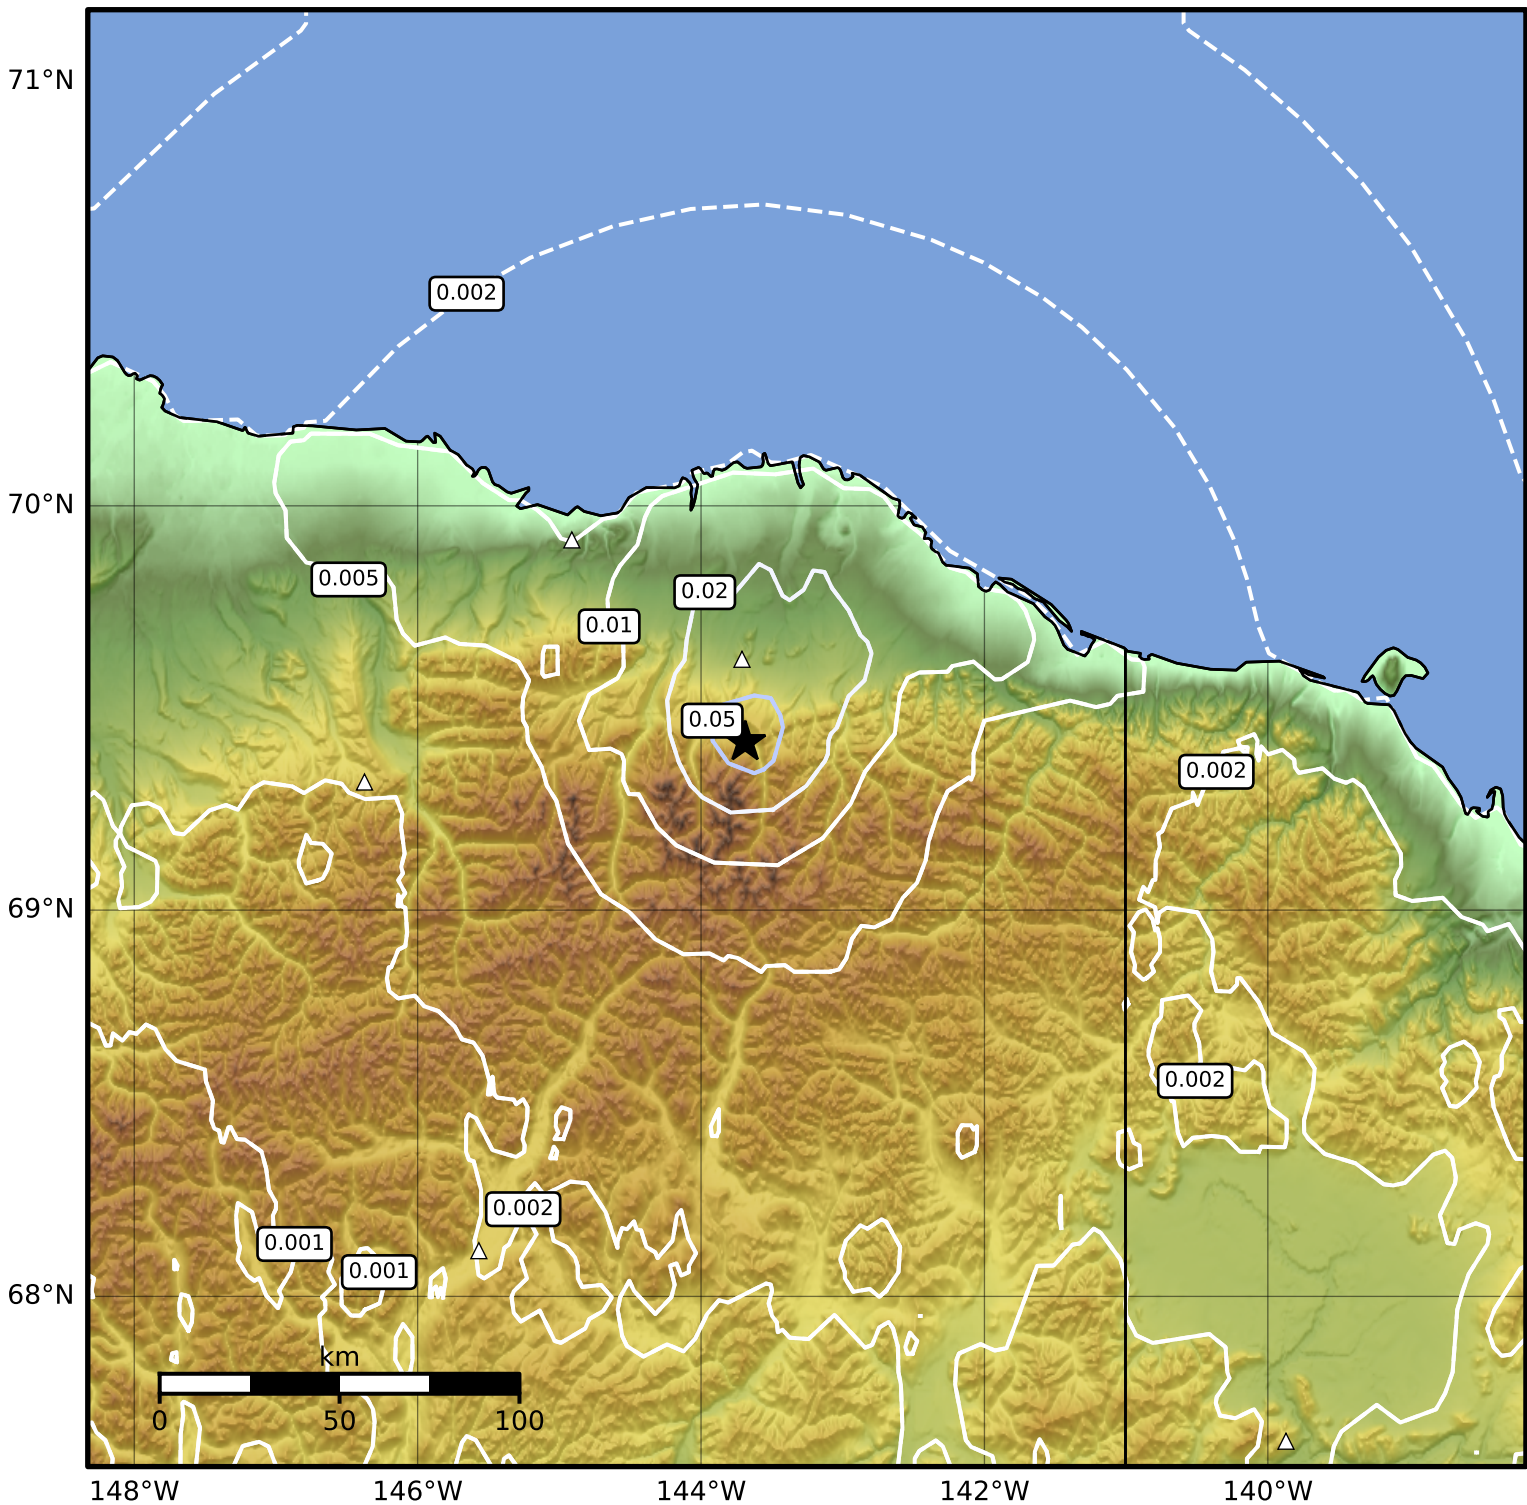

1.0 Second Peak Spectral Acceleration Map Alaska Earthquake Center
ShakeMap: 78 km (48 miles) S of Kaktovik
Mar 22, 2026 02:28:23 UTC M3.8 N69.42 W143.69 Depth: 0.6km ID:a2026frbagt

Scale based on Worden et al. (2012)

△ Seismic Instrument ○ Reported Intensity

★ Epicenter

Version 2: Processed 2026-03-25T02:36:21Z