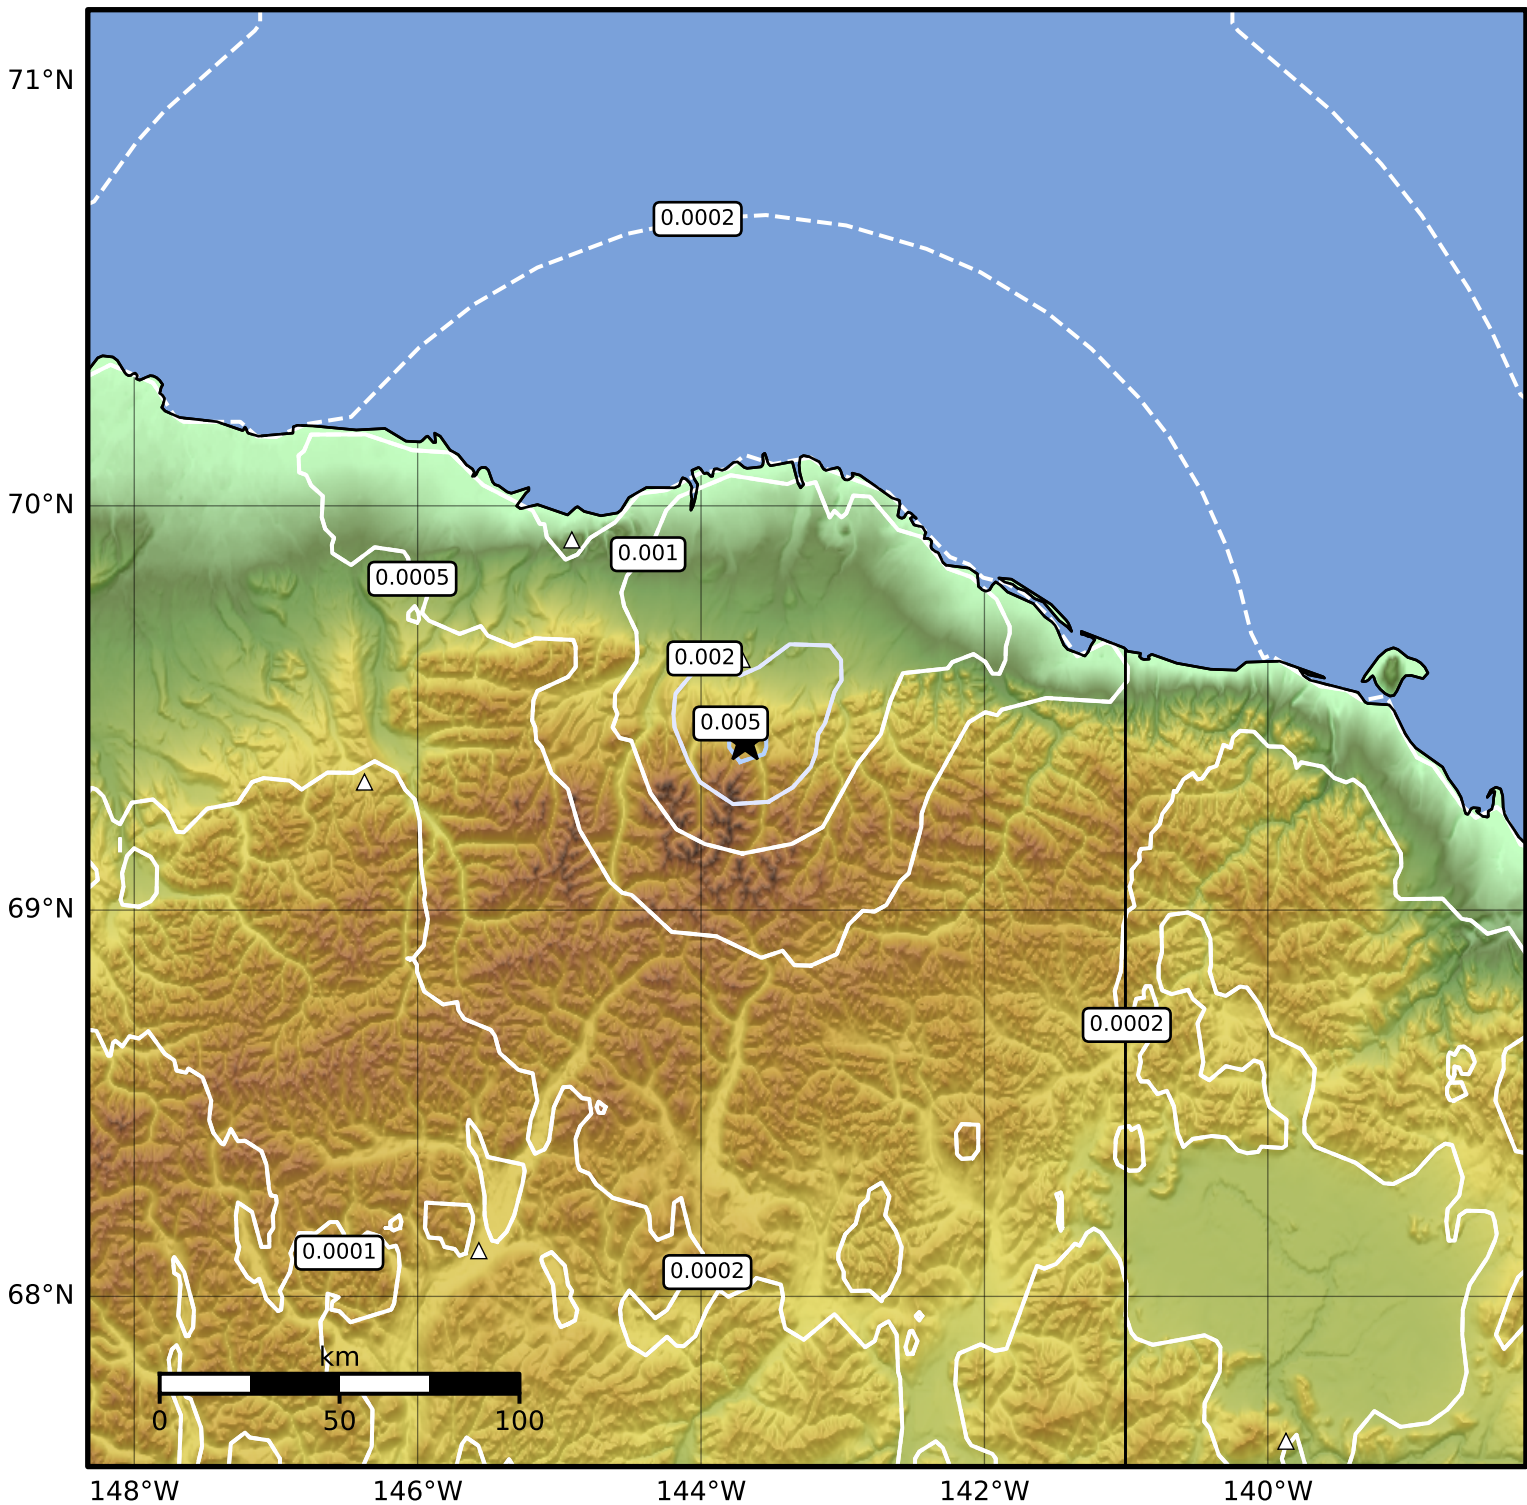

3.0 Second Peak Spectral Acceleration Map Alaska Earthquake Center  
ShakeMap: 78 km (48 miles) S of Kaktovik  
Mar 22, 2026 02:28:23 UTC M3.8 N69.42 W143.69 Depth: 0.6km ID:a2026frbagt

Scale based on Worden et al. (2012)

△ Seismic Instrument ○ Reported Intensity

★ Epicenter

Version 2: Processed 2026-03-25T02:36:21Z