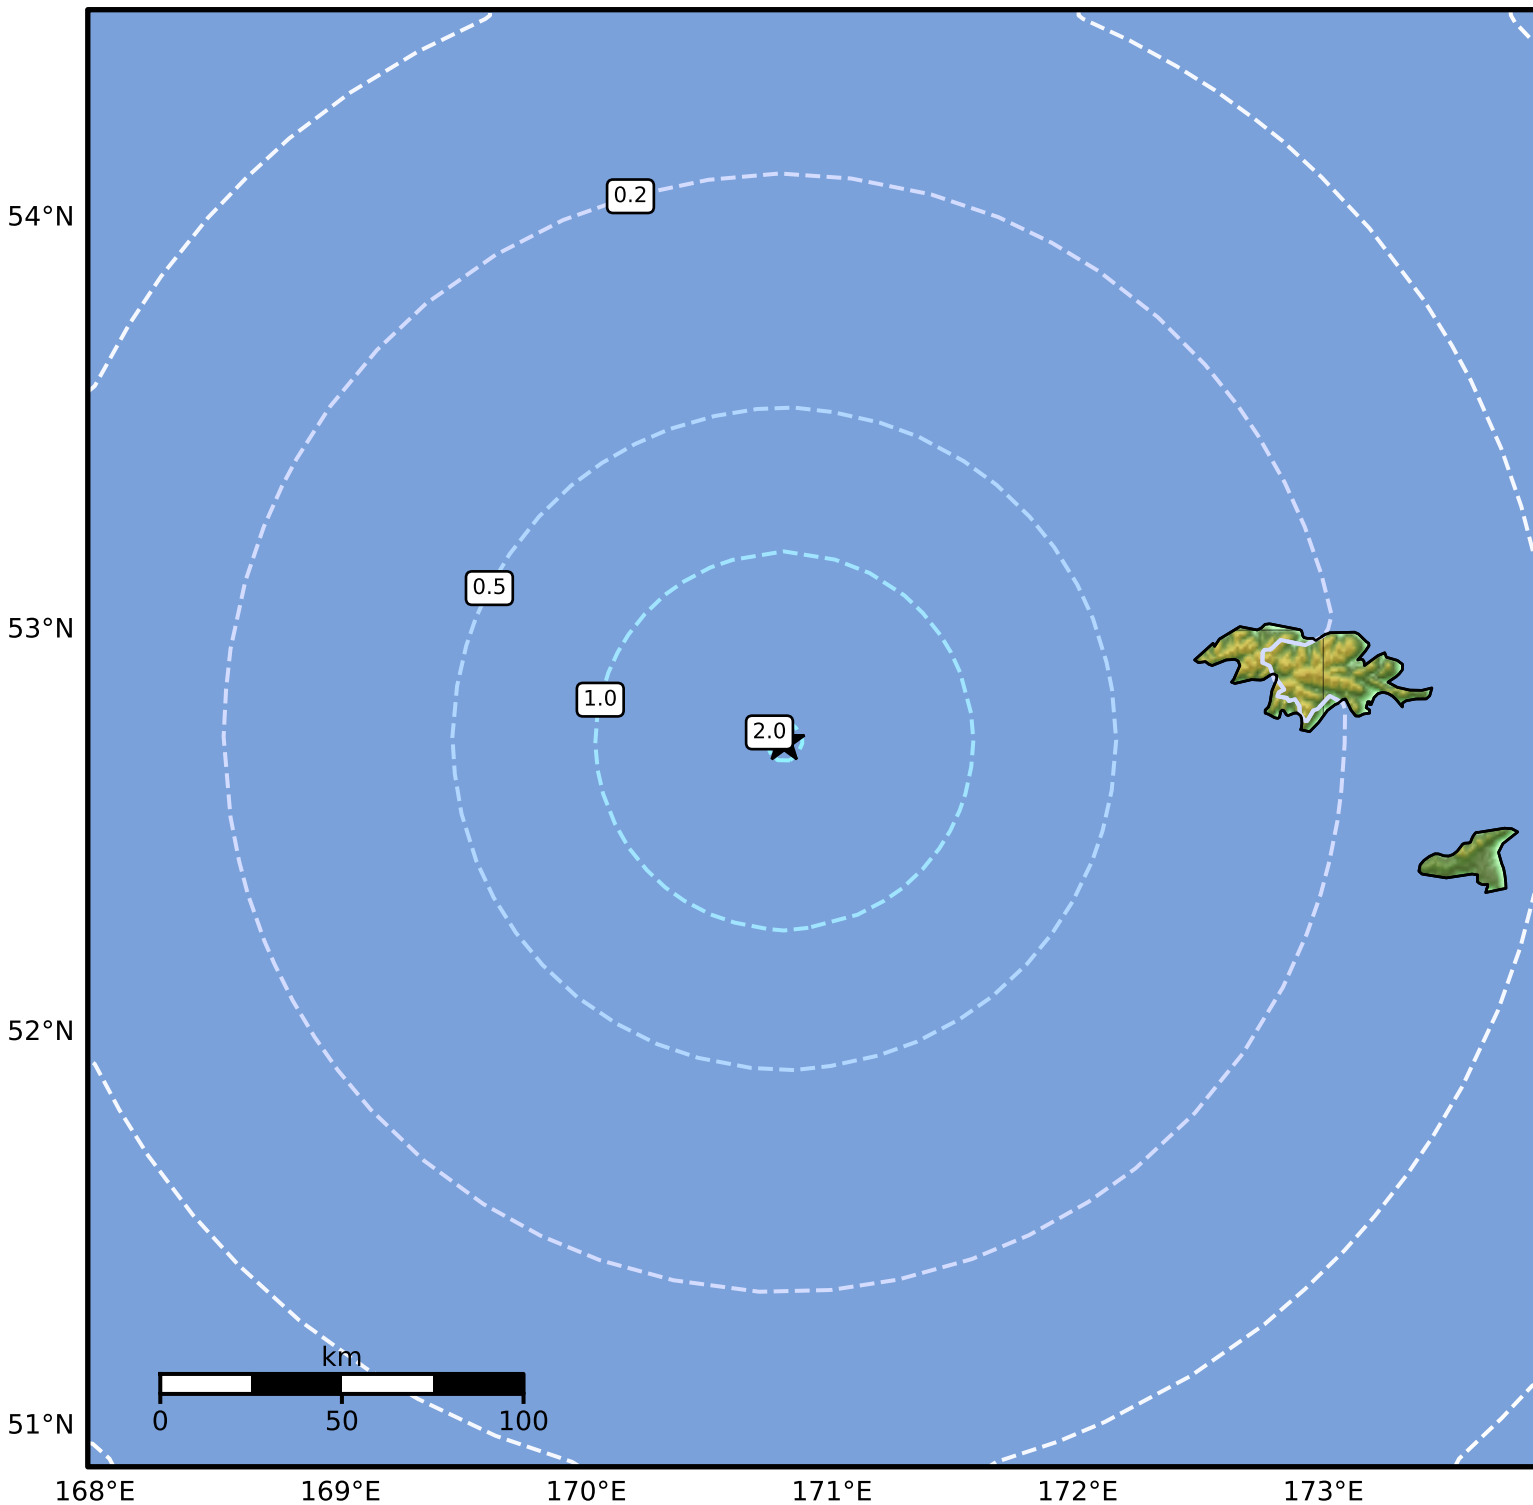

0.3 Second Peak Spectral Acceleration Map Alaska Earthquake Center
 ShakeMap: 153 km (95 miles) W of Attu Station
 Mar 22, 2026 12:04:23 UTC M4.5 N52.72 E170.81 Depth: 44.2km ID:a2026fruesw

SA(0.3) (%g)	0.1	0.2	0.5	1	2	5	10	20	50	100	200
---------------------	------------	------------	------------	----------	----------	----------	-----------	-----------	-----------	------------	------------

Scale based on Worden et al. (2012)

Version 6: Processed 2026-03-23T01:37:25Z

△ Seismic Instrument ○ Reported Intensity

★ Epicenter