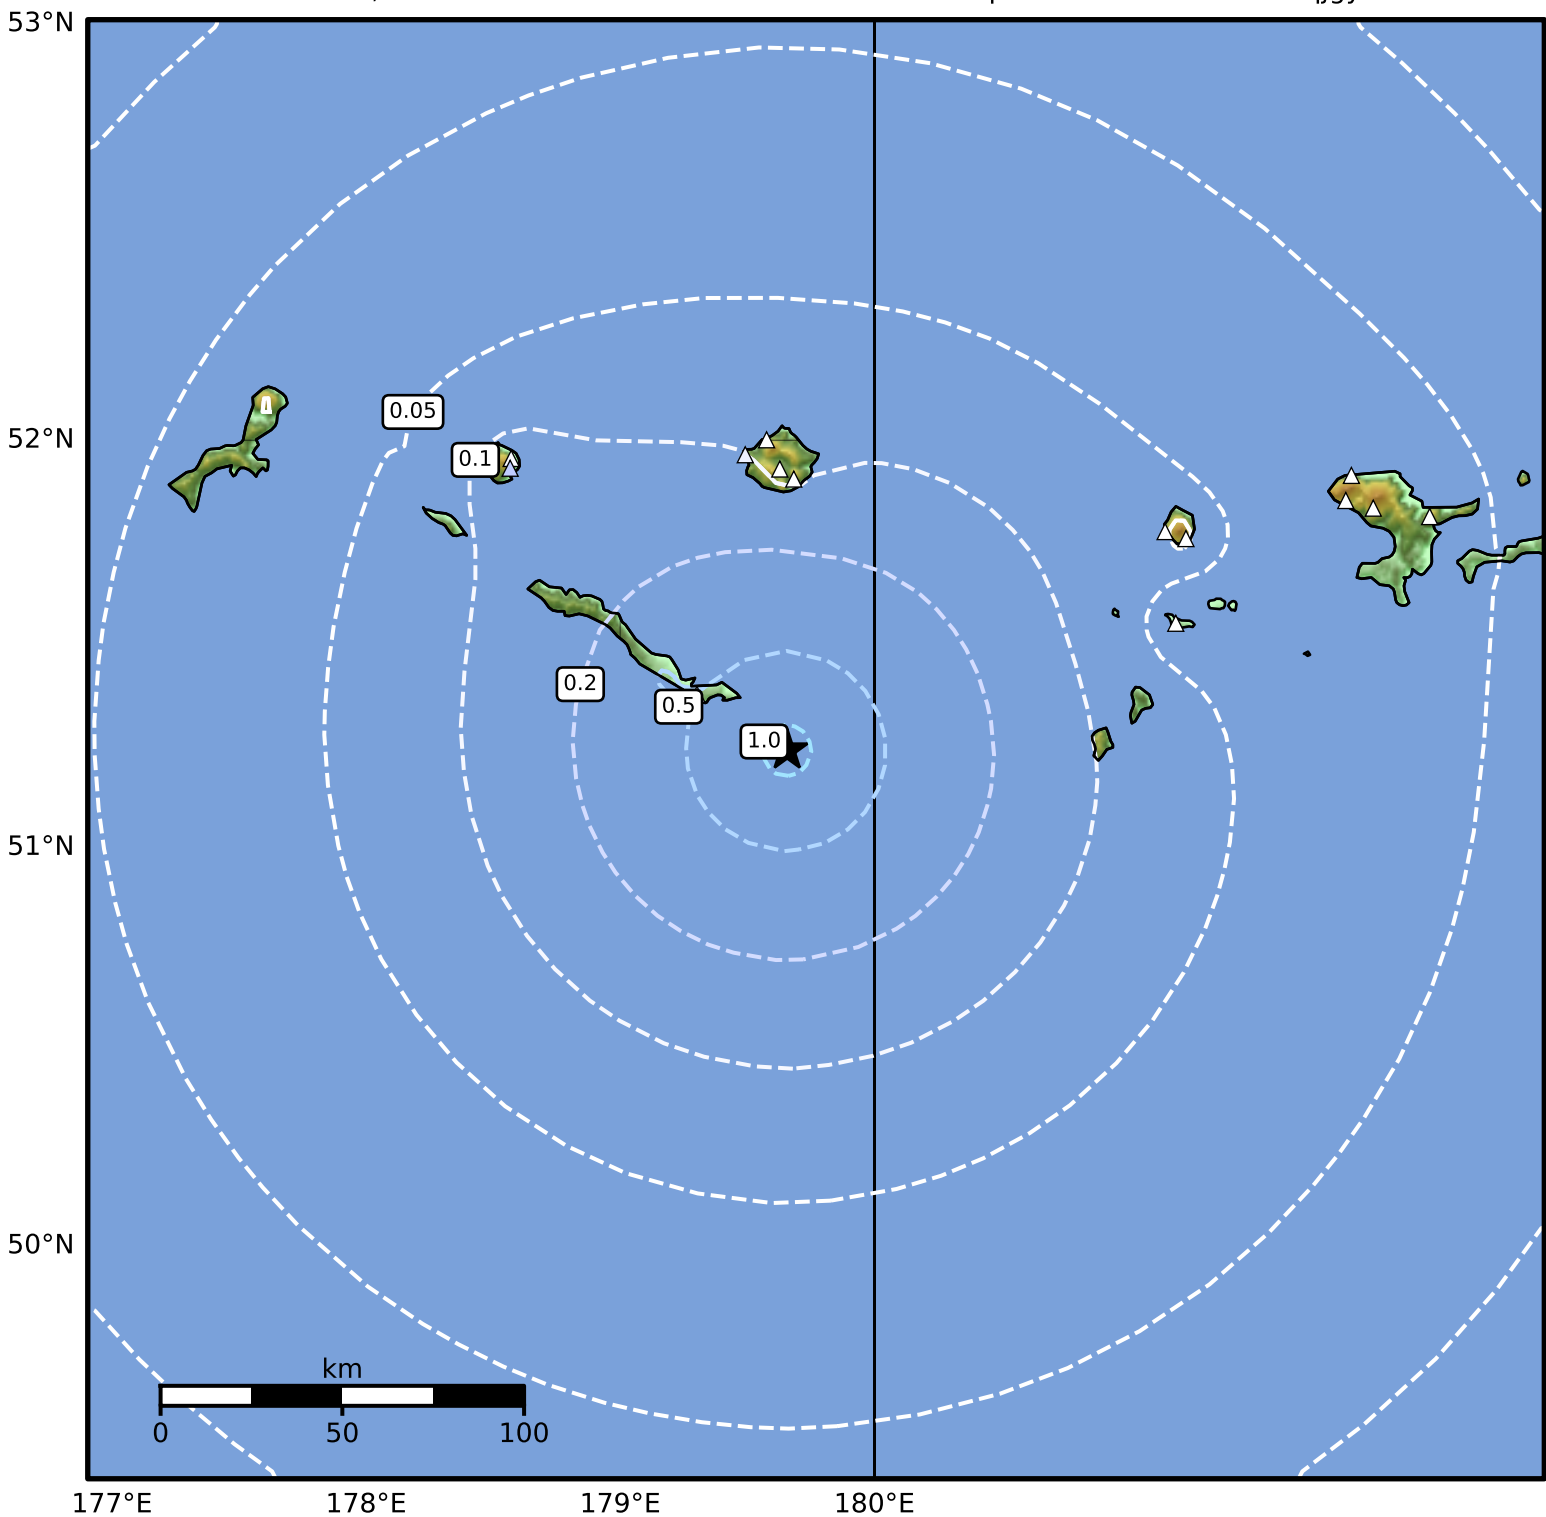

0.3 Second Peak Spectral Acceleration Map Alaska Earthquake Center
 ShakeMap: 269 km (167 miles) WSW of Adak
 Mar 22, 2026 23:15:20 UTC M3.9 N51.24 E179.66 Depth: 24.2km ID:a2026fsqjgy

SA(0.3) (%g)	0.1	0.2	0.5	1	2	5	10	20	50	100	200

Scale based on Worden et al. (2012)

Version 2: Processed 2026-03-23T08:12:53Z

△ Seismic Instrument ○ Reported Intensity

★ Epicenter