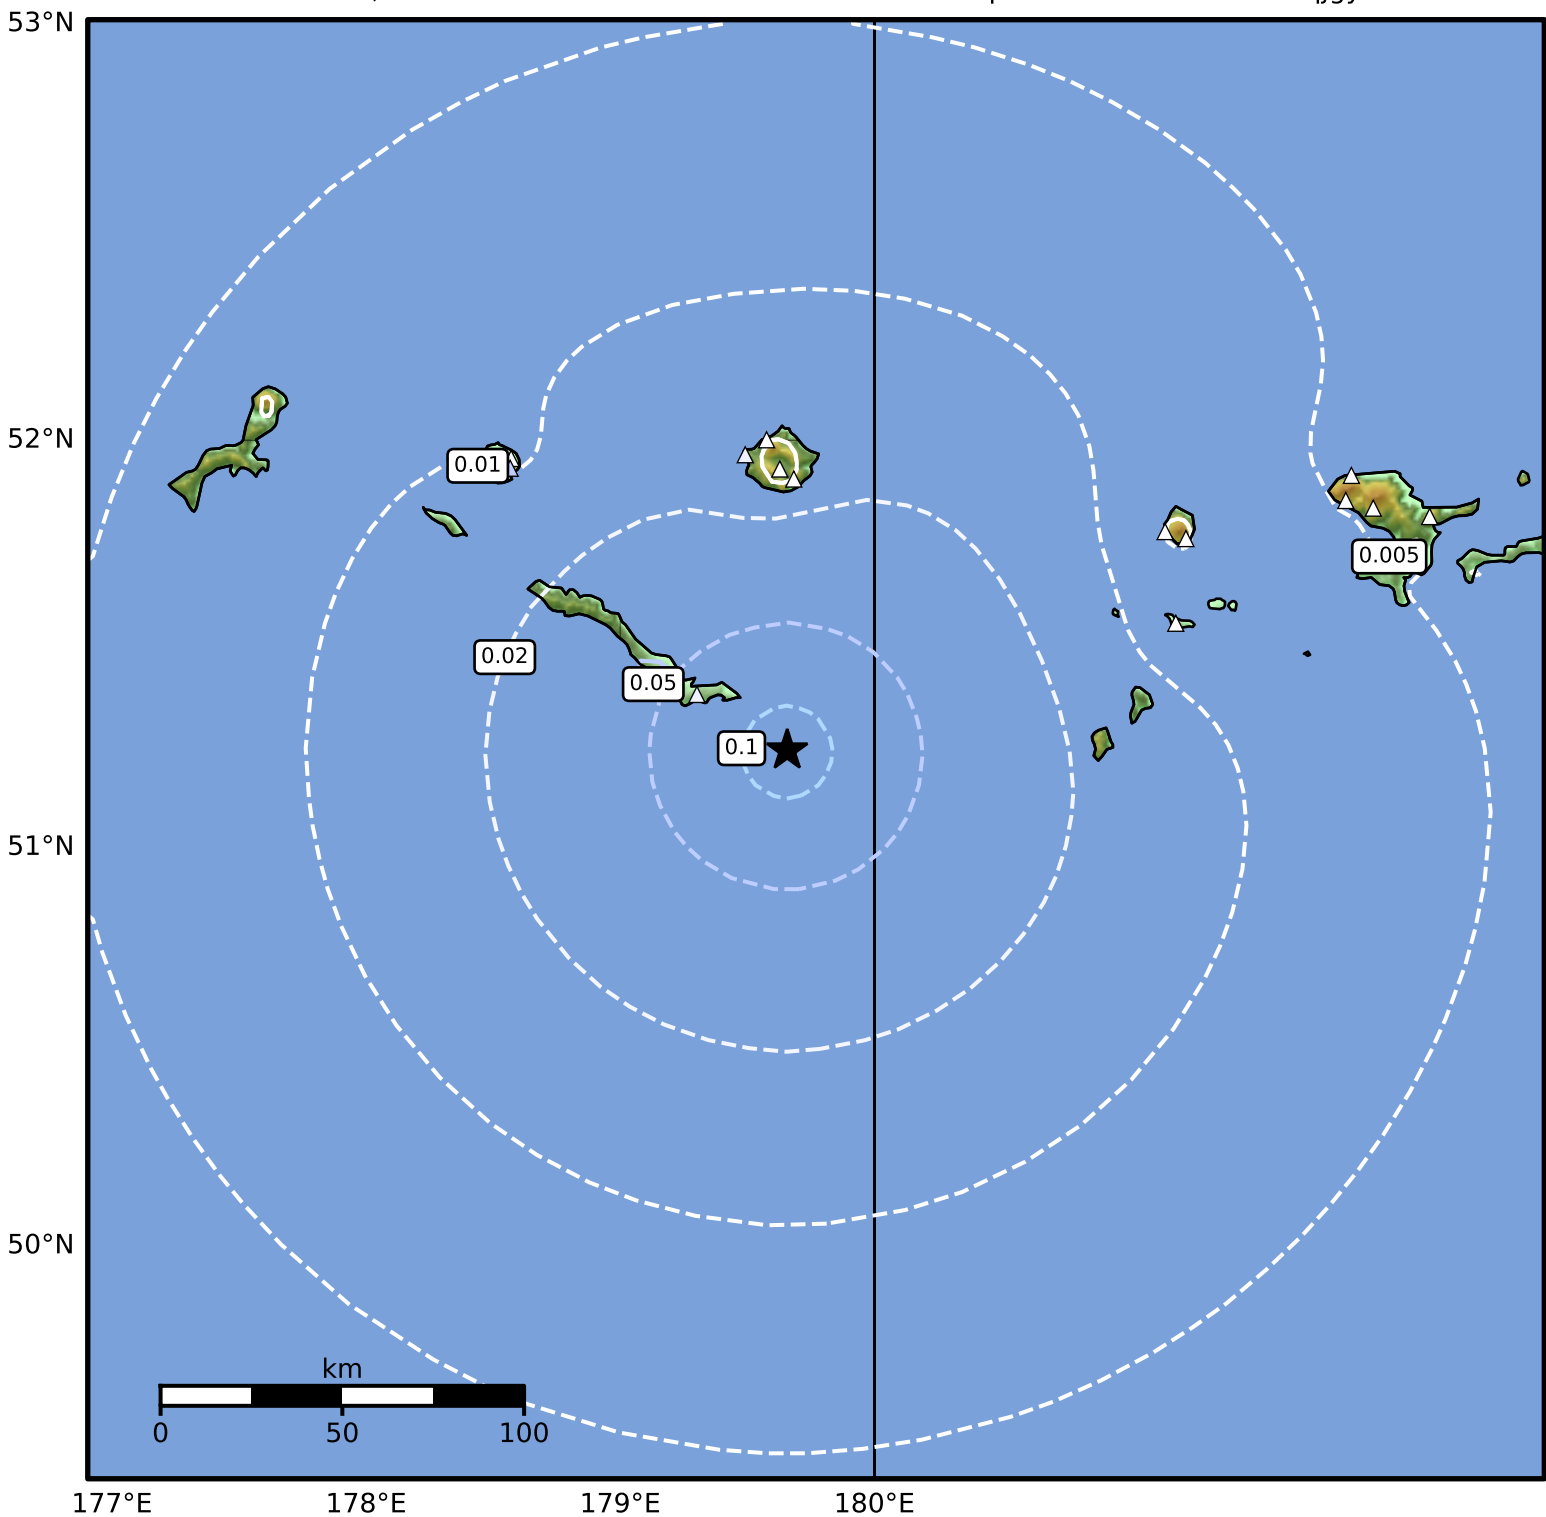

1.0 Second Peak Spectral Acceleration Map Alaska Earthquake Center
ShakeMap: 269 km (167 miles) WSW of Adak
Mar 22, 2026 23:15:20 UTC M3.9 N51.24 E179.66 Depth: 24.2km ID:a2026fsqjgy

SA(1.0) (%g)	0.1	0.2	0.5	1	2	5	10	20	50	100	200
--------------	-----	-----	-----	---	---	---	----	----	----	-----	-----

Scale based on Worden et al. (2012)

Version 2: Processed 2026-03-23T08:12:53Z

△ Seismic Instrument ○ Reported Intensity

★ Epicenter