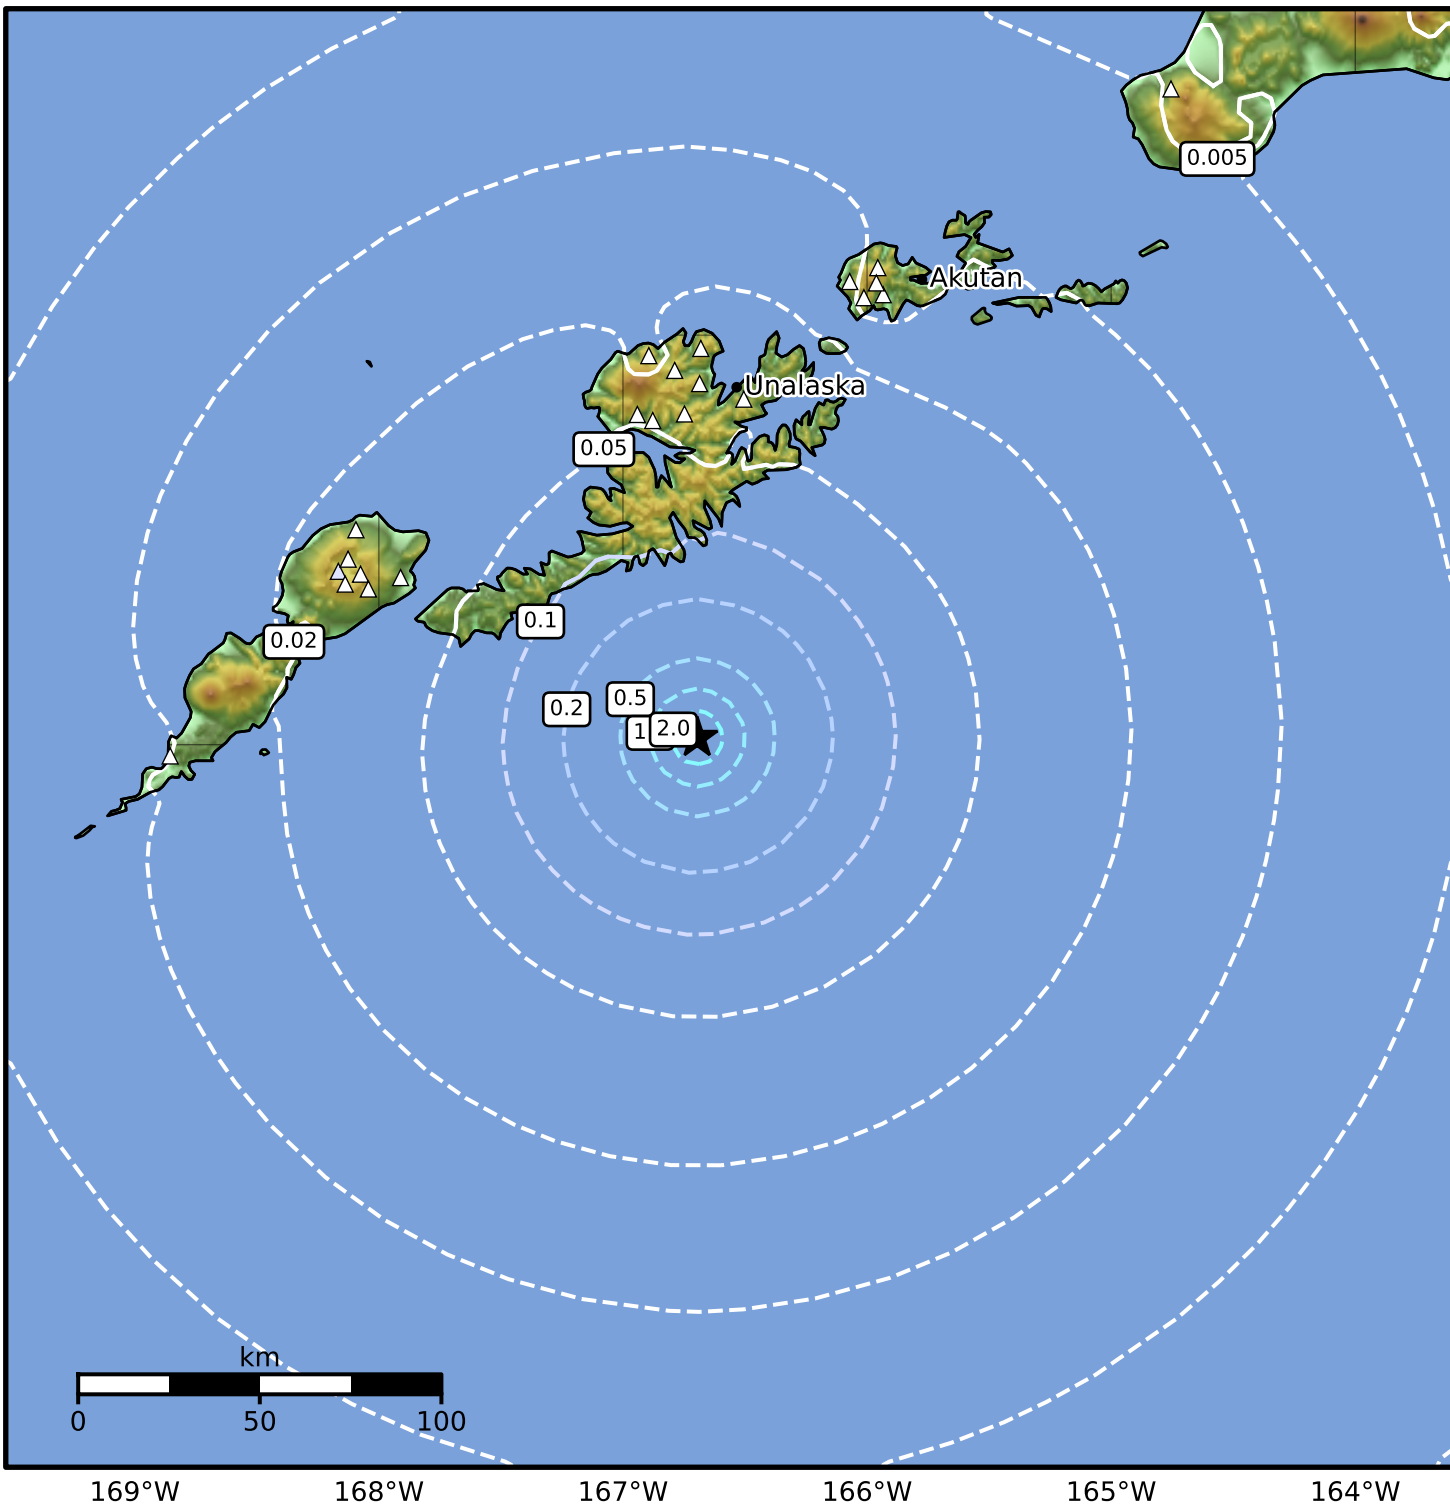

Peak Ground Acceleration Map Alaska Earthquake Center
 ShakeMap: 95 km (59 miles) S of Unalaska
 Mar 23, 2026 21:31:50 UTC M3.6 N53.02 W166.70 Depth: 1.2km ID:a2026fuiqIt

PGA (%g)	0.1	0.2	0.5	1	2	5	10	20	50	100	200
----------	-----	-----	-----	---	---	---	----	----	----	-----	-----

Scale based on Worden et al. (2012)

Version 2: Processed 2026-03-23T23:18:35Z

△ Seismic Instrument ○ Reported Intensity

★ Epicenter