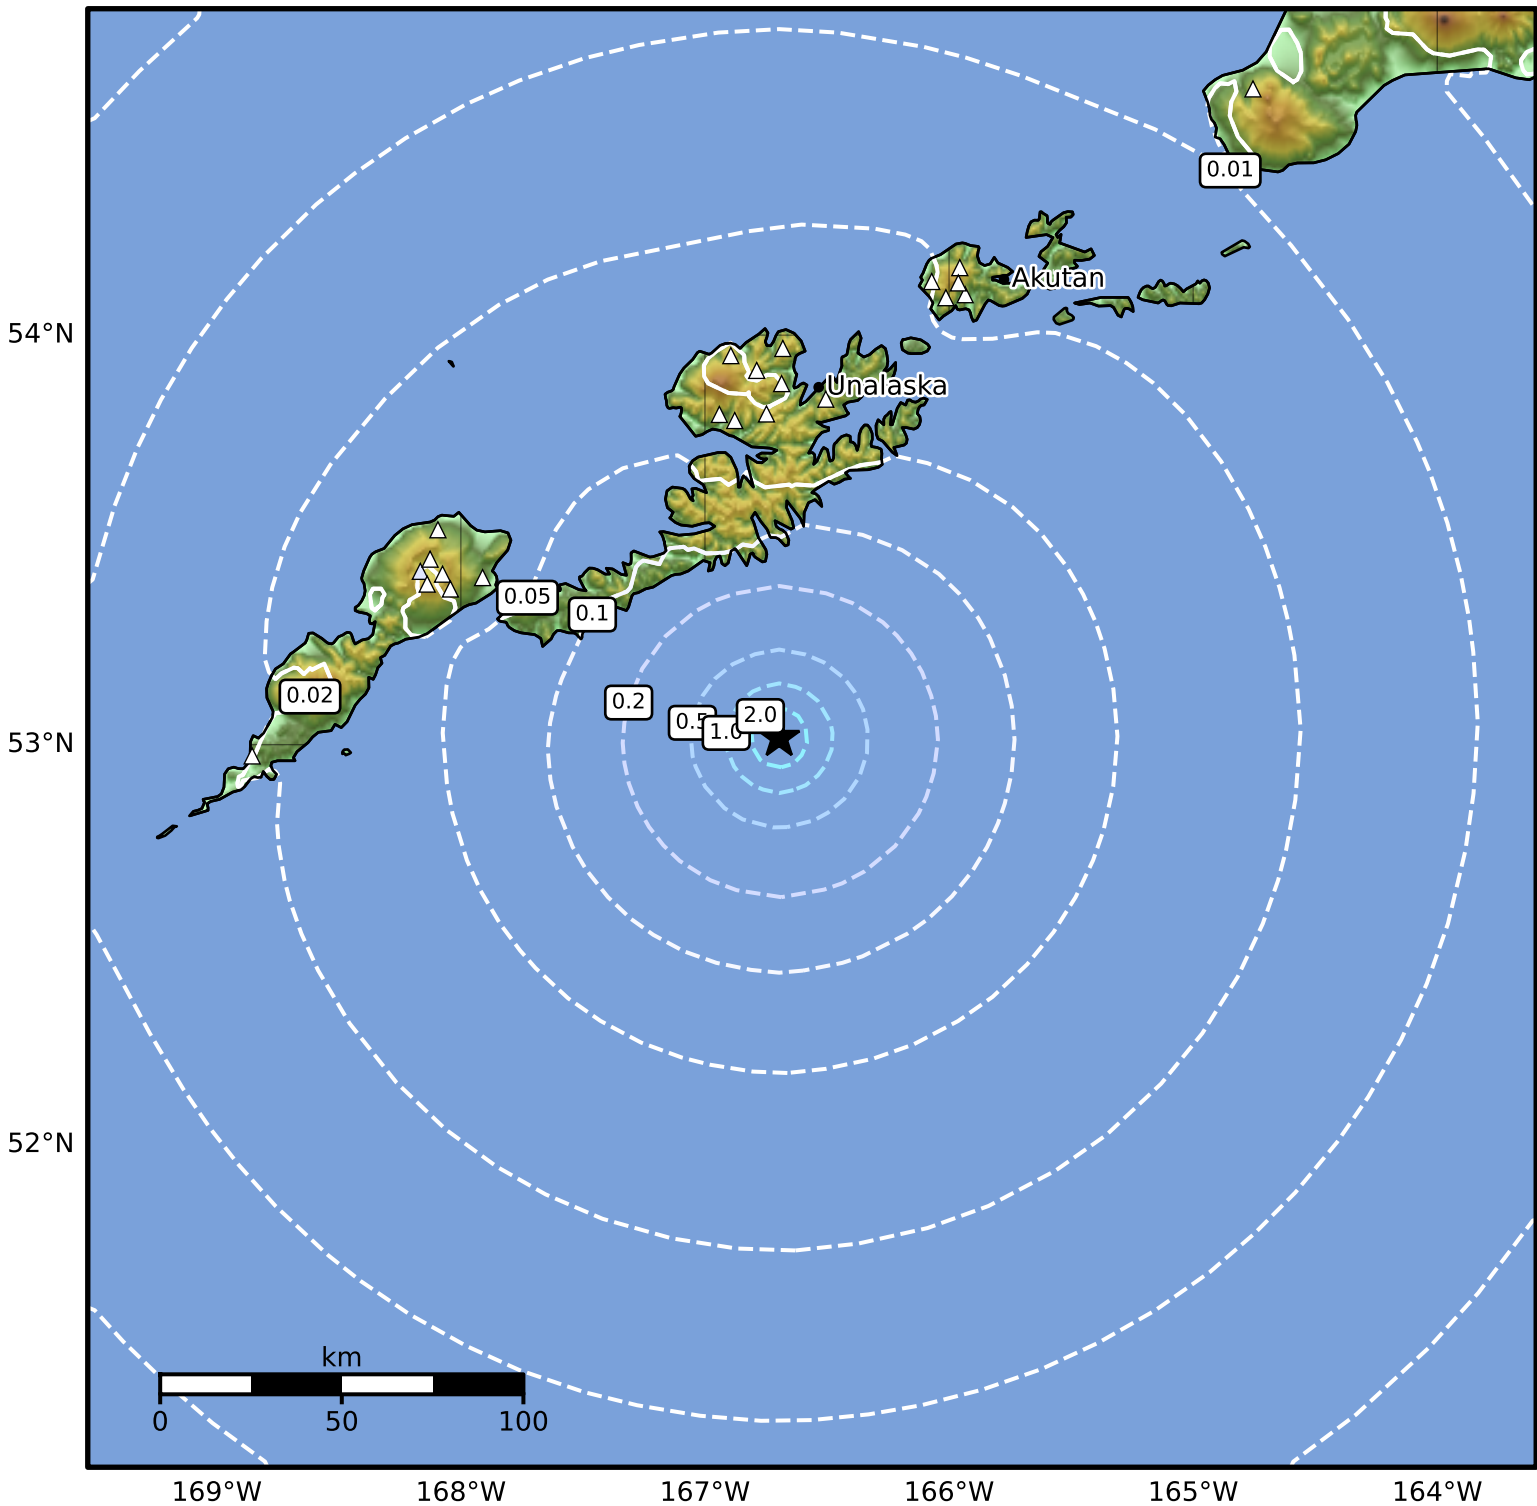

0.3 Second Peak Spectral Acceleration Map Alaska Earthquake Center
 ShakeMap: 95 km (59 miles) S of Unalaska
 Mar 23, 2026 21:31:50 UTC M3.6 N53.02 W166.70 Depth: 1.2km ID:a2026fuiqit

SA(0.3) (%g)	0.1	0.2	0.5	1	2	5	10	20	50	100	200
---------------------	------------	------------	------------	----------	----------	----------	-----------	-----------	-----------	------------	------------

Scale based on Worden et al. (2012)

Version 2: Processed 2026-03-23T23:18:35Z

△ Seismic Instrument ○ Reported Intensity

★ Epicenter