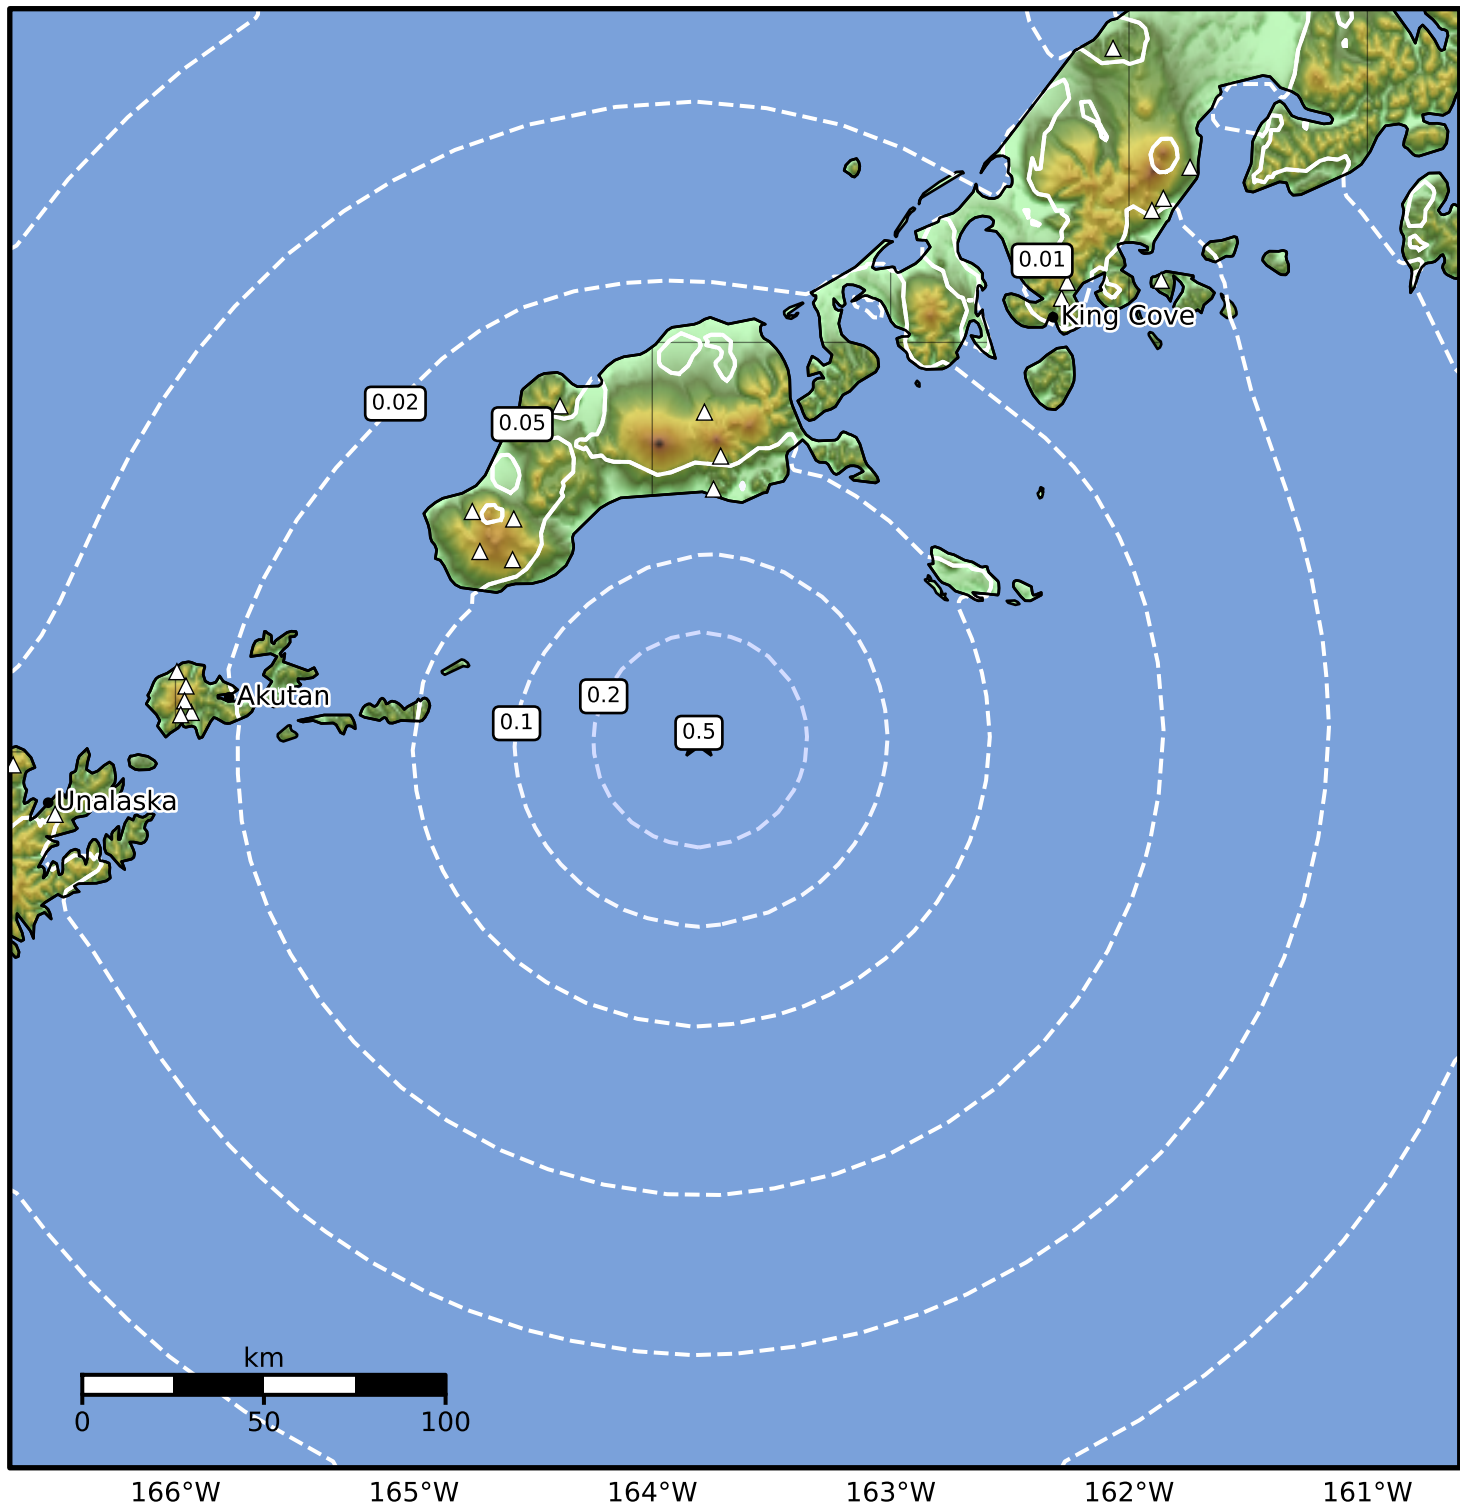

0.3 Second Peak Spectral Acceleration Map Alaska Earthquake Center
 ShakeMap: 133 km (83 miles) E of Akutan
 Mar 24, 2026 09:03:49 UTC M3.6 N54.03 W163.80 Depth: 27.7km ID:a2026fvfpuq

SA(0.3) (%g)	0.1	0.2	0.5	1	2	5	10	20	50	100	200
--------------	-----	-----	-----	---	---	---	----	----	----	-----	-----

Scale based on Worden et al. (2012)

Version 5: Processed 2026-03-24T23:55:46Z

△ Seismic Instrument ○ Reported Intensity

★ Epicenter