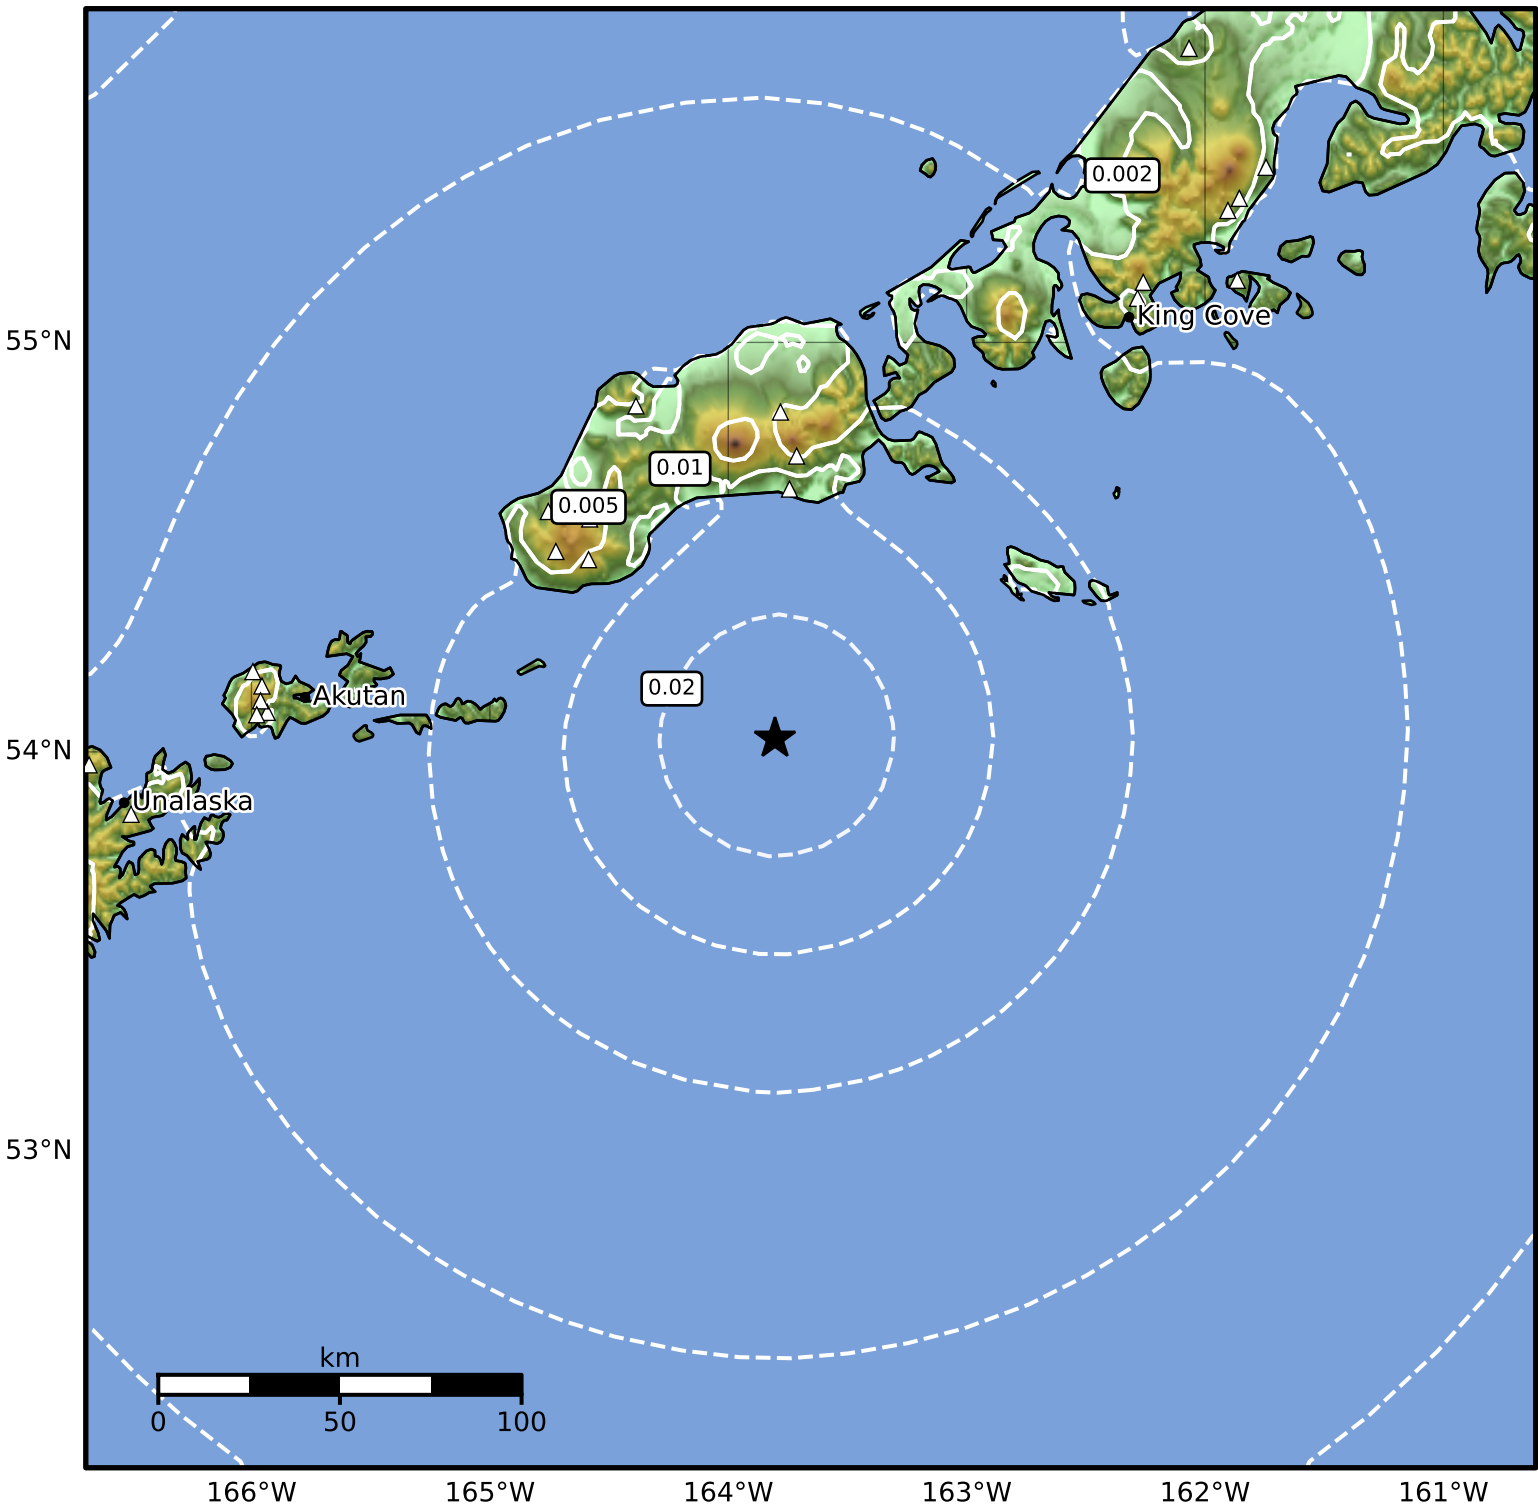

1.0 Second Peak Spectral Acceleration Map Alaska Earthquake Center
 ShakeMap: 133 km (83 miles) E of Akutan
 Mar 24, 2026 09:03:49 UTC M3.6 N54.03 W163.80 Depth: 27.7km ID:a2026fvfpuq

SA(1.0) (%g)	0.1	0.2	0.5	1	2	5	10	20	50	100	200
--------------	-----	-----	-----	---	---	---	----	----	----	-----	-----

Scale based on Worden et al. (2012)

Version 5: Processed 2026-03-24T23:55:46Z

△ Seismic Instrument ○ Reported Intensity

★ Epicenter