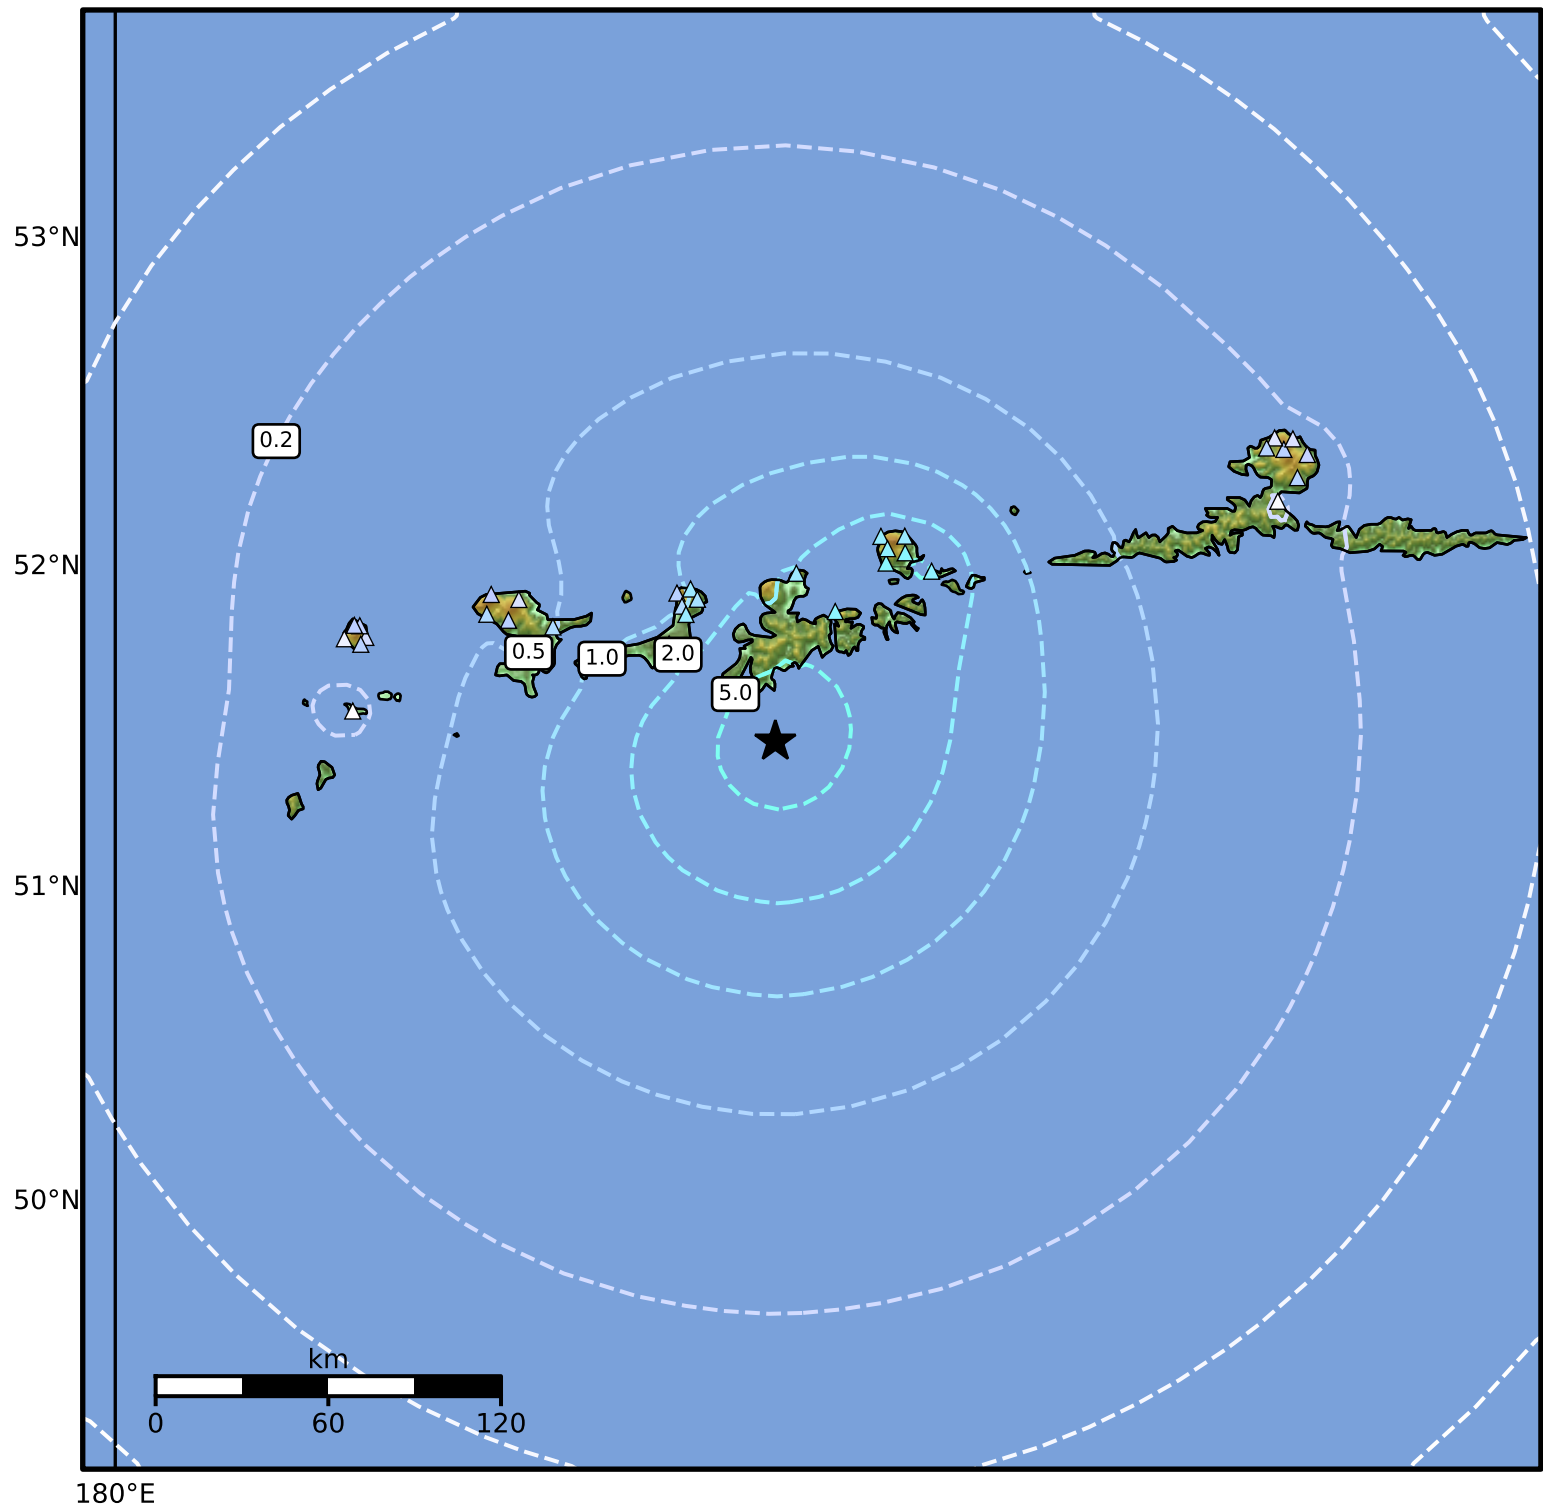

0.3 Second Peak Spectral Acceleration Map Alaska Earthquake Center  
 ShakeMap: 48 km (30 miles) S of Adak  
 Mar 24, 2026 16:43:30 UTC M4.9 N51.46 W176.71 Depth: 23.3km ID:a2026fvuuxc

SA(0.3) (%g)	0.1	0.2	0.5	1	2	5	10	20	50	100	200
--------------	-----	-----	-----	---	---	---	----	----	----	-----	-----

Scale based on Worden et al. (2012)

Version 3: Processed 2026-03-24T16:54:57Z

△ Seismic Instrument ○ Reported Intensity

★ Epicenter