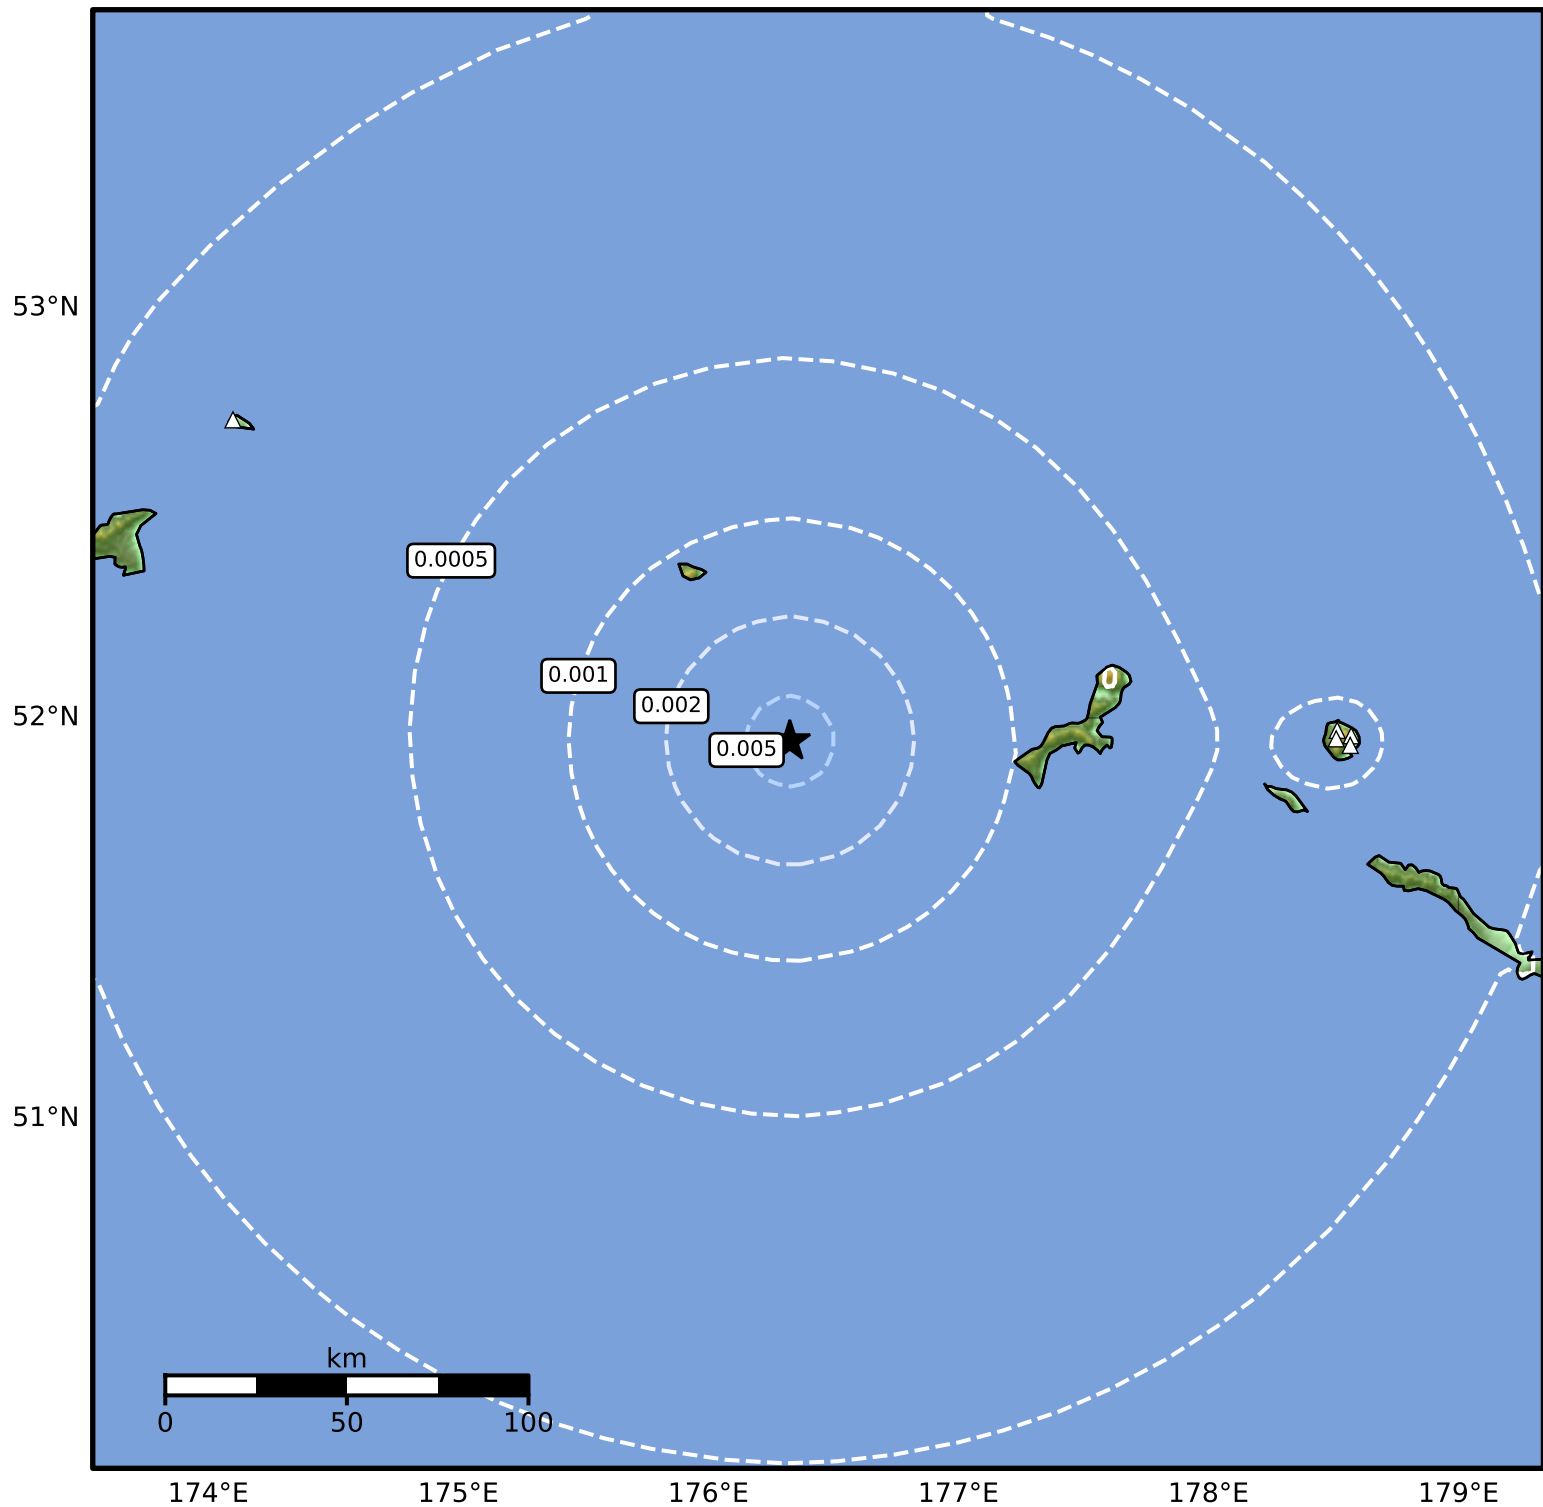

3.0 Second Peak Spectral Acceleration Map Alaska Earthquake Center
 ShakeMap: 246 km (153 miles) ESE of Attu Station
 Mar 27, 2026 11:44:46 UTC M3.8 N51.94 E176.33 Depth: 16.5km ID:a2026gaycie

Scale based on Worden et al. (2012)

Version 2: Processed 2026-03-27T21:04:56Z

△ Seismic Instrument ○ Reported Intensity

★ Epicenter