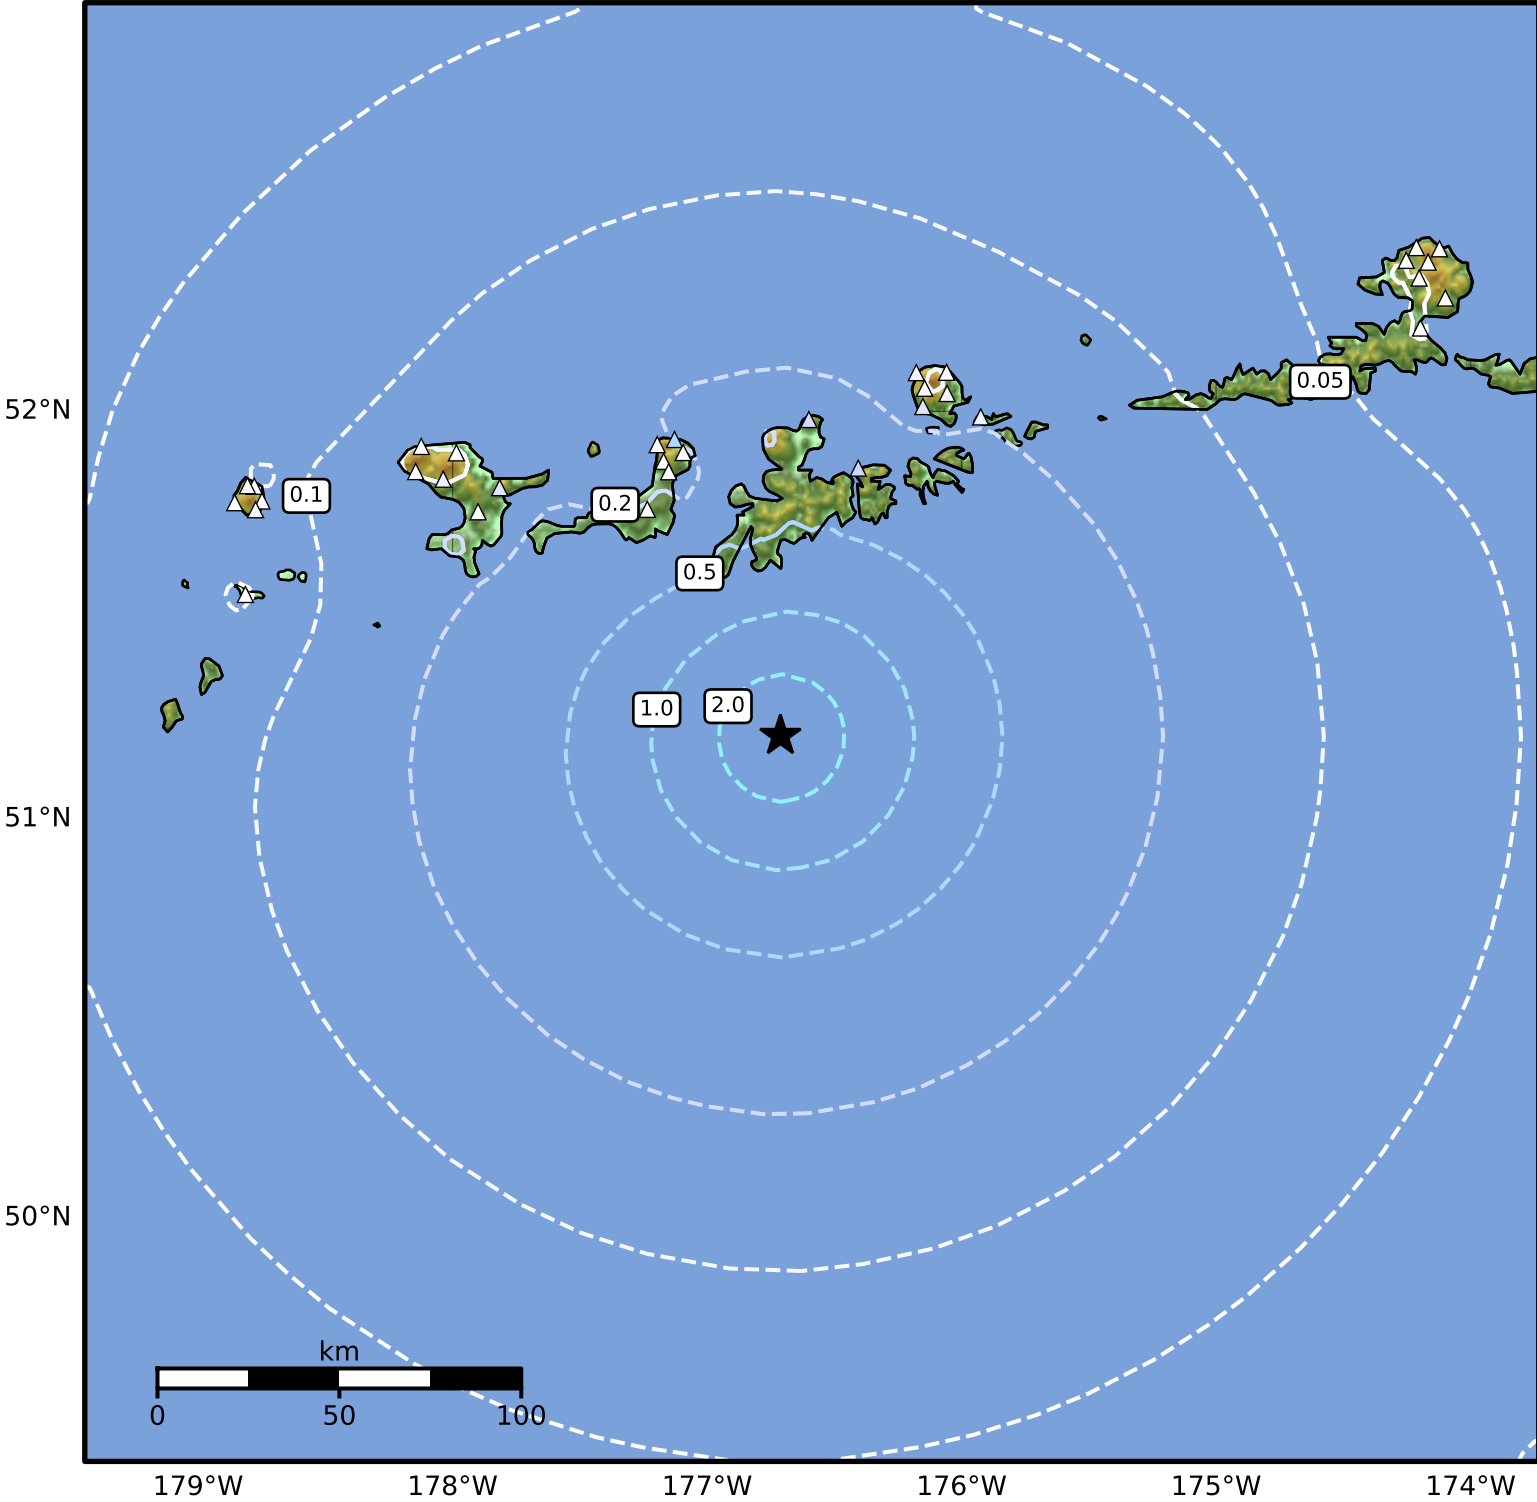

0.3 Second Peak Spectral Acceleration Map Alaska Earthquake Center  
 ShakeMap: 76 km (47 miles) S of Adak  
 Mar 27, 2026 18:58:09 UTC M4.1 N51.21 W176.71 Depth: 16.9km ID:a2026gbmlnw

SA(0.3) (%g)	0.1	0.2	0.5	1	2	5	10	20	50	100	200
--------------	-----	-----	-----	---	---	---	----	----	----	-----	-----

Scale based on Worden et al. (2012)

Version 2: Processed 2026-03-27T23:18:47Z

△ Seismic Instrument ○ Reported Intensity

★ Epicenter