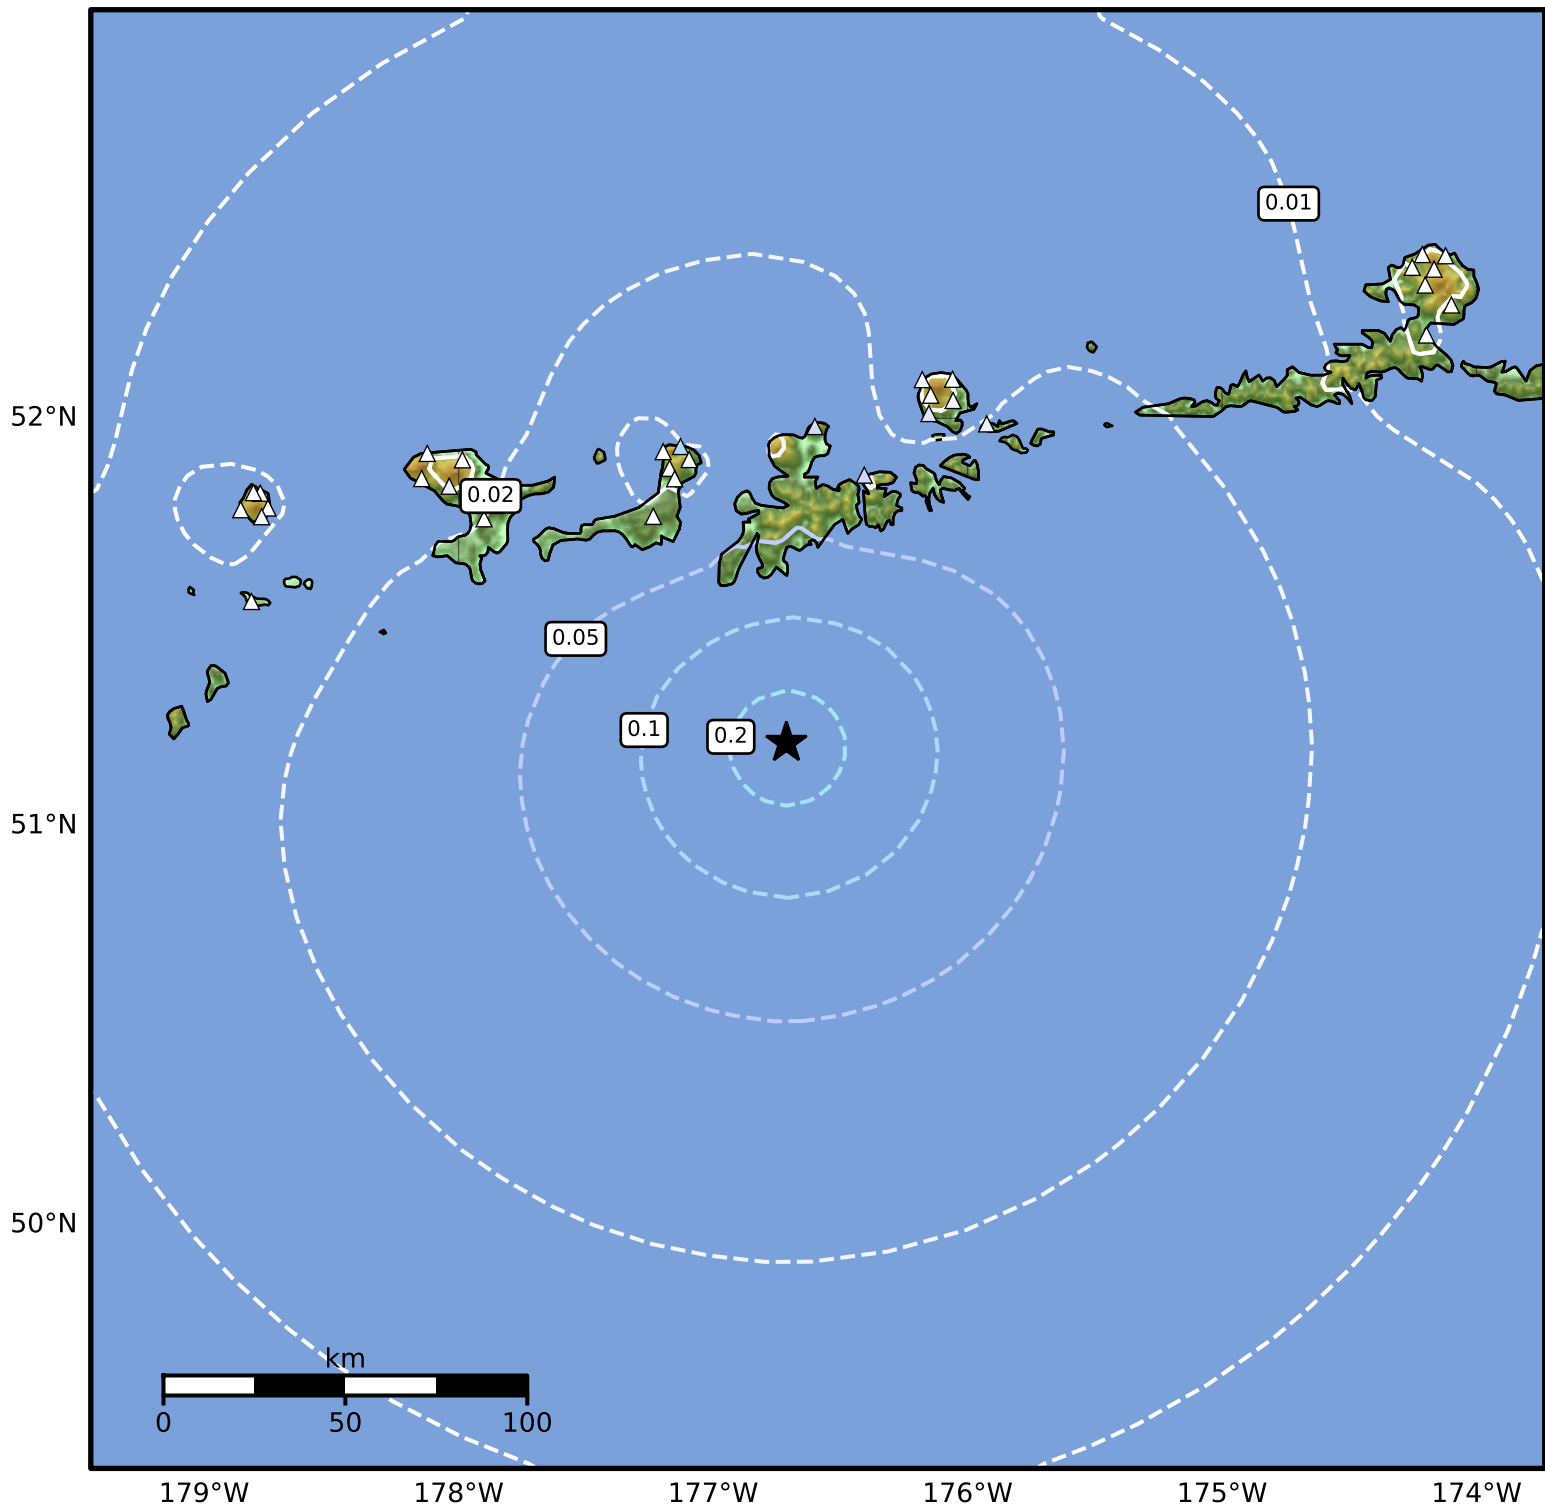

1.0 Second Peak Spectral Acceleration Map Alaska Earthquake Center
 ShakeMap: 76 km (47 miles) S of Adak
 Mar 27, 2026 18:58:09 UTC M4.1 N51.21 W176.71 Depth: 16.9km ID:a2026gbmlnw

SA(1.0) (%g)	0.1	0.2	0.5	1	2	5	10	20	50	100	200
--------------	-----	-----	-----	---	---	---	----	----	----	-----	-----

Scale based on Worden et al. (2012)

Version 2: Processed 2026-03-27T23:18:47Z

△ Seismic Instrument ○ Reported Intensity

★ Epicenter