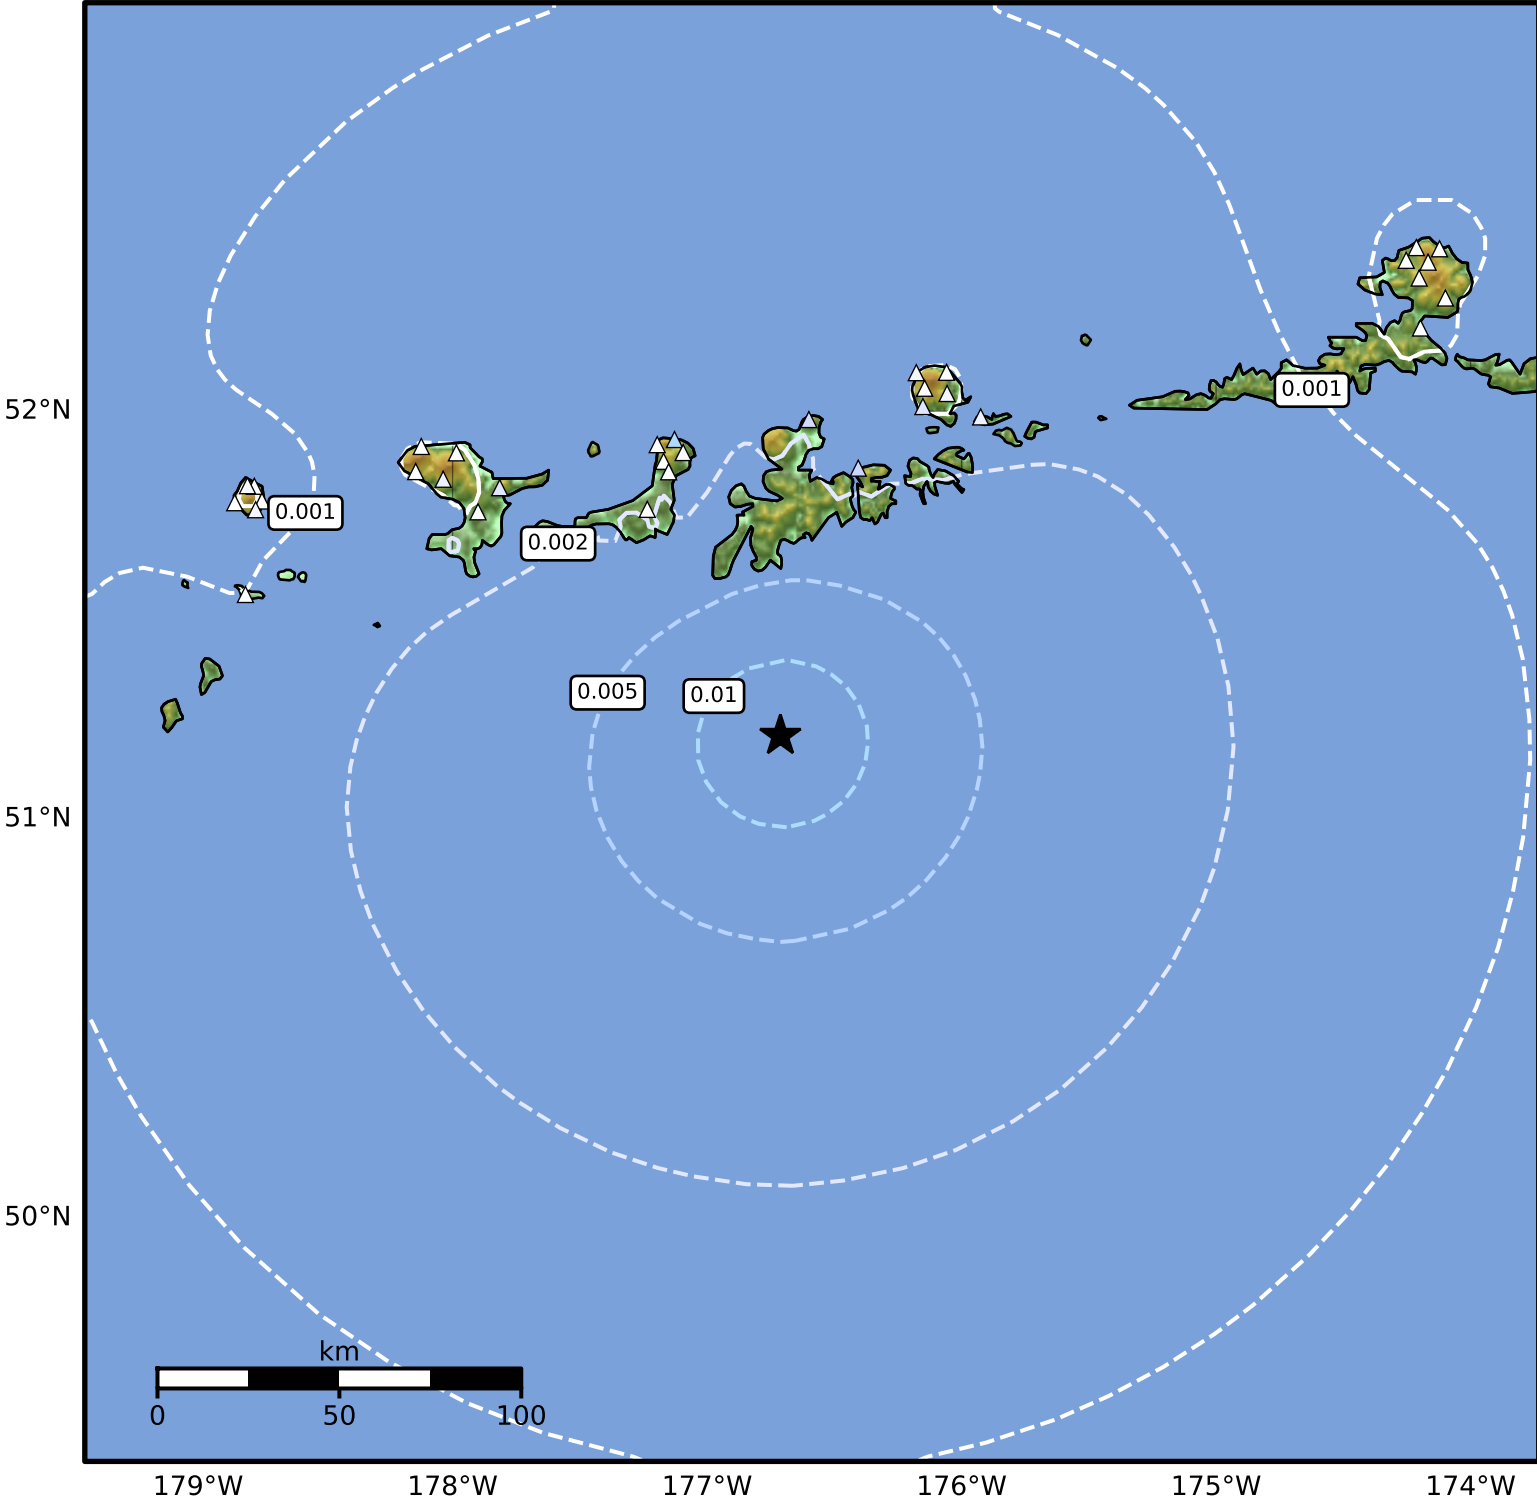

3.0 Second Peak Spectral Acceleration Map Alaska Earthquake Center
 ShakeMap: 76 km (47 miles) S of Adak
 Mar 27, 2026 18:58:09 UTC M4.1 N51.21 W176.71 Depth: 16.9km ID:a2026gbmlnw

SA(3.0) (%g)	0.1	0.2	0.5	1	2	5	10	20	50

Scale based on Worden et al. (2012)

Version 2: Processed 2026-03-27T23:18:47Z

△ Seismic Instrument ○ Reported Intensity

★ Epicenter