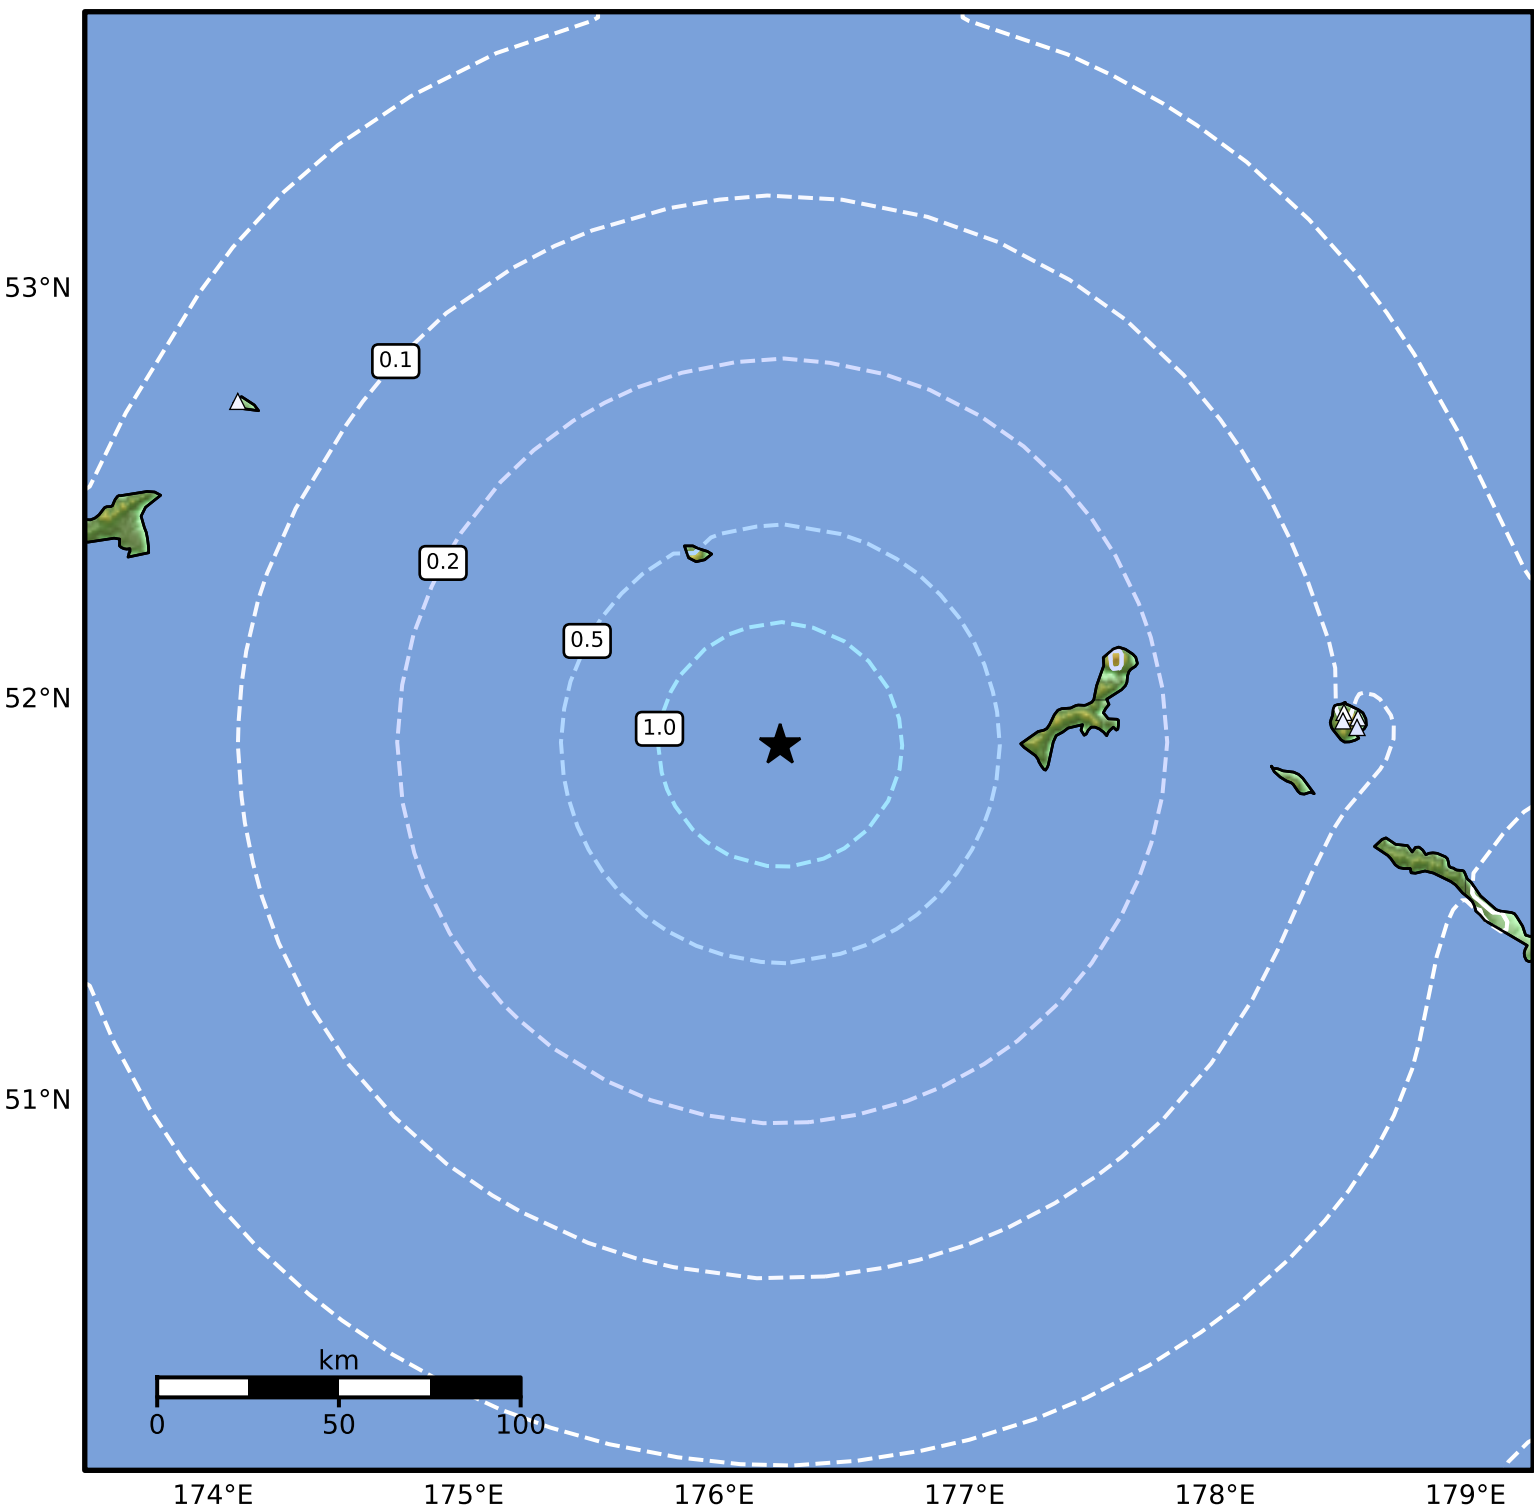

0.3 Second Peak Spectral Acceleration Map Alaska Earthquake Center
ShakeMap: 245 km (152 miles) ESE of Attu Station
Mar 30, 2026 11:45:28 UTC M4.5 N51.89 E176.26 Depth: 29.1km ID:a2026gglhnu

SA(0.3) (%g)	0.1	0.2	0.5	1	2	5	10	20	50	100	200
---------------------	------------	------------	------------	----------	----------	----------	-----------	-----------	-----------	------------	------------

Scale based on Worden et al. (2012)

Version 12: Processed 2026-03-31T00:18:16Z

△ Seismic Instrument ○ Reported Intensity

★ Epicenter