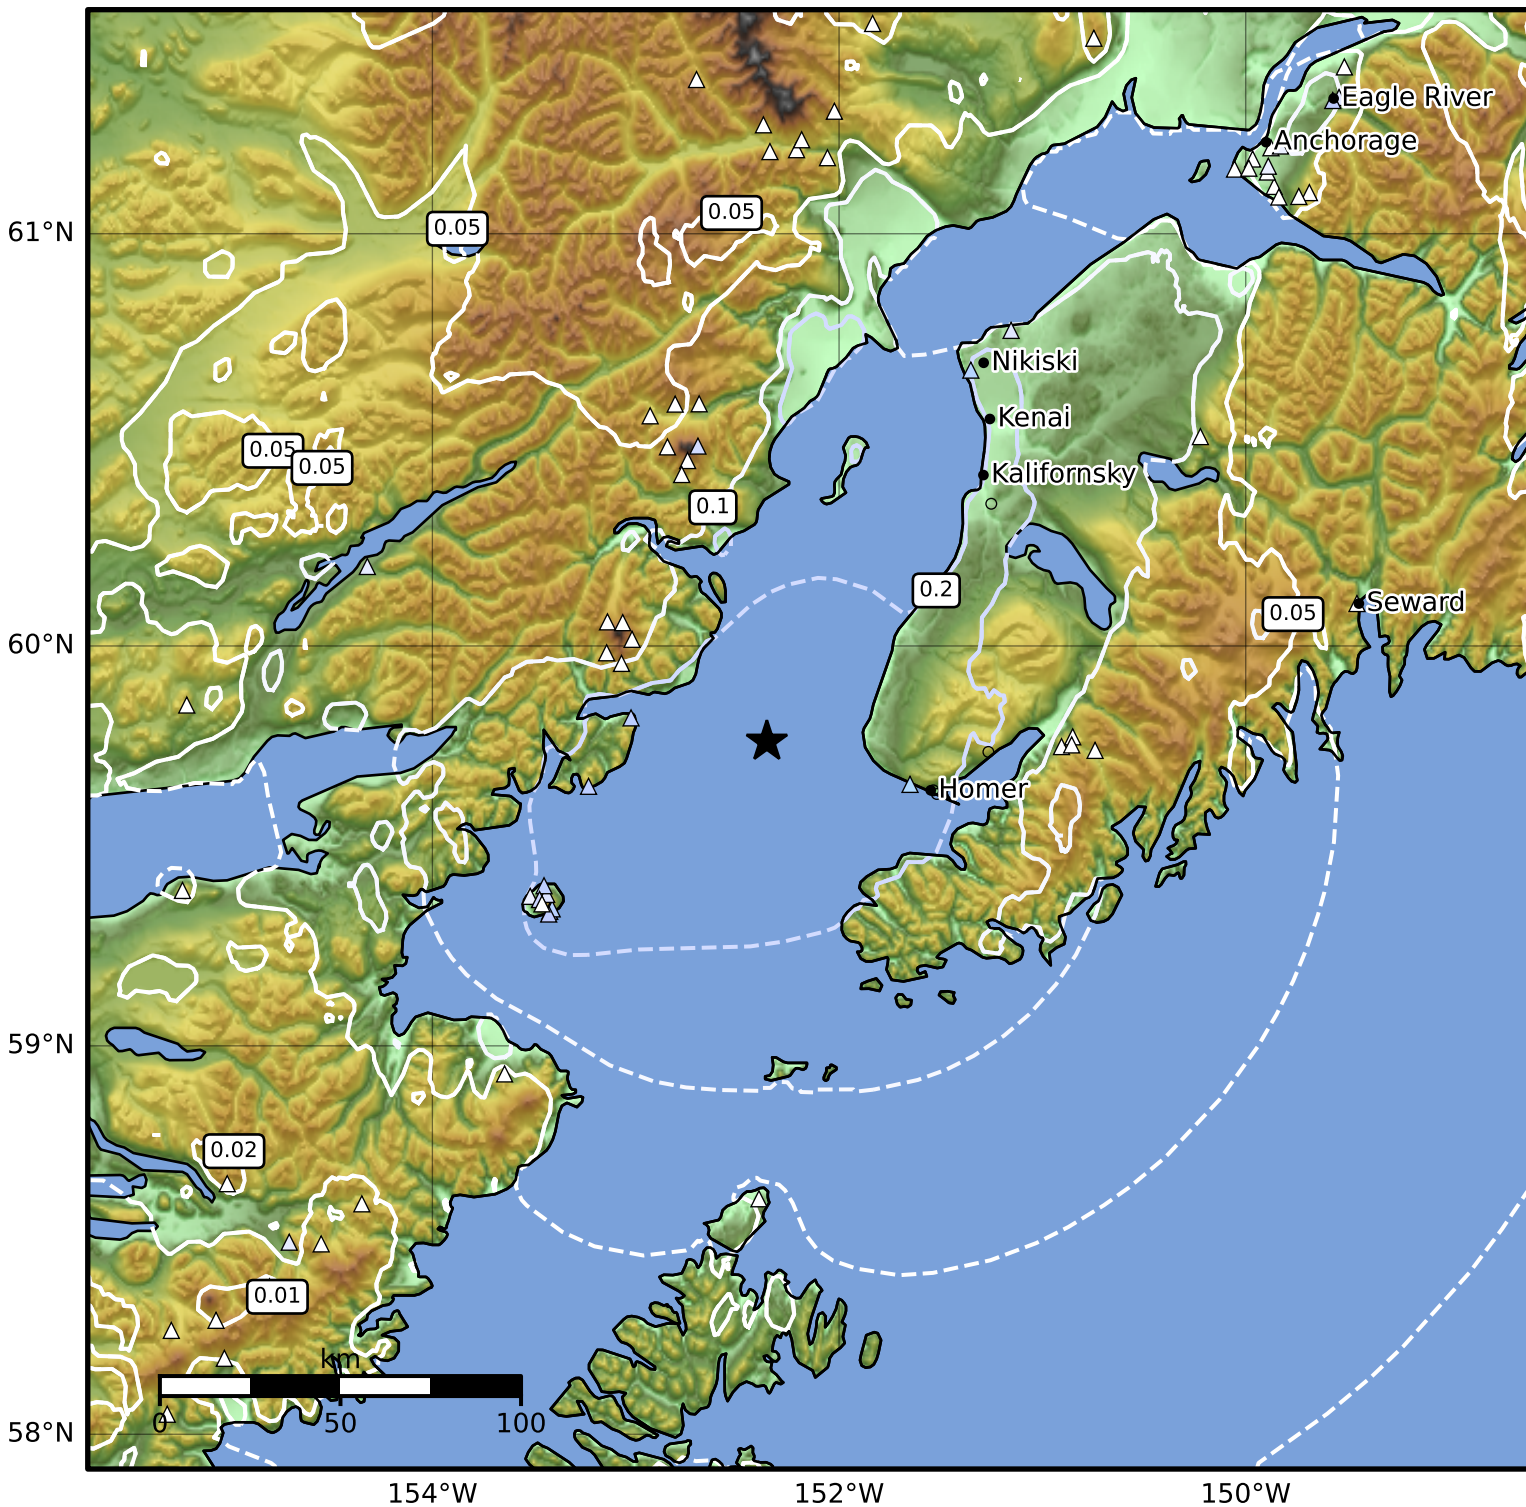

0.3 Second Peak Spectral Acceleration Map Alaska Earthquake Center
 ShakeMap: 47 km (29 miles) WNW of Homer
 Mar 31, 2026 15:44:28 UTC M4.1 N59.76 W152.35 Depth: 82.1km ID:a2026gioyfa

SA(0.3) (%g)	0.1	0.2	0.5	1	2	5	10	20	50	100	200
--------------	-----	-----	-----	---	---	---	----	----	----	-----	-----