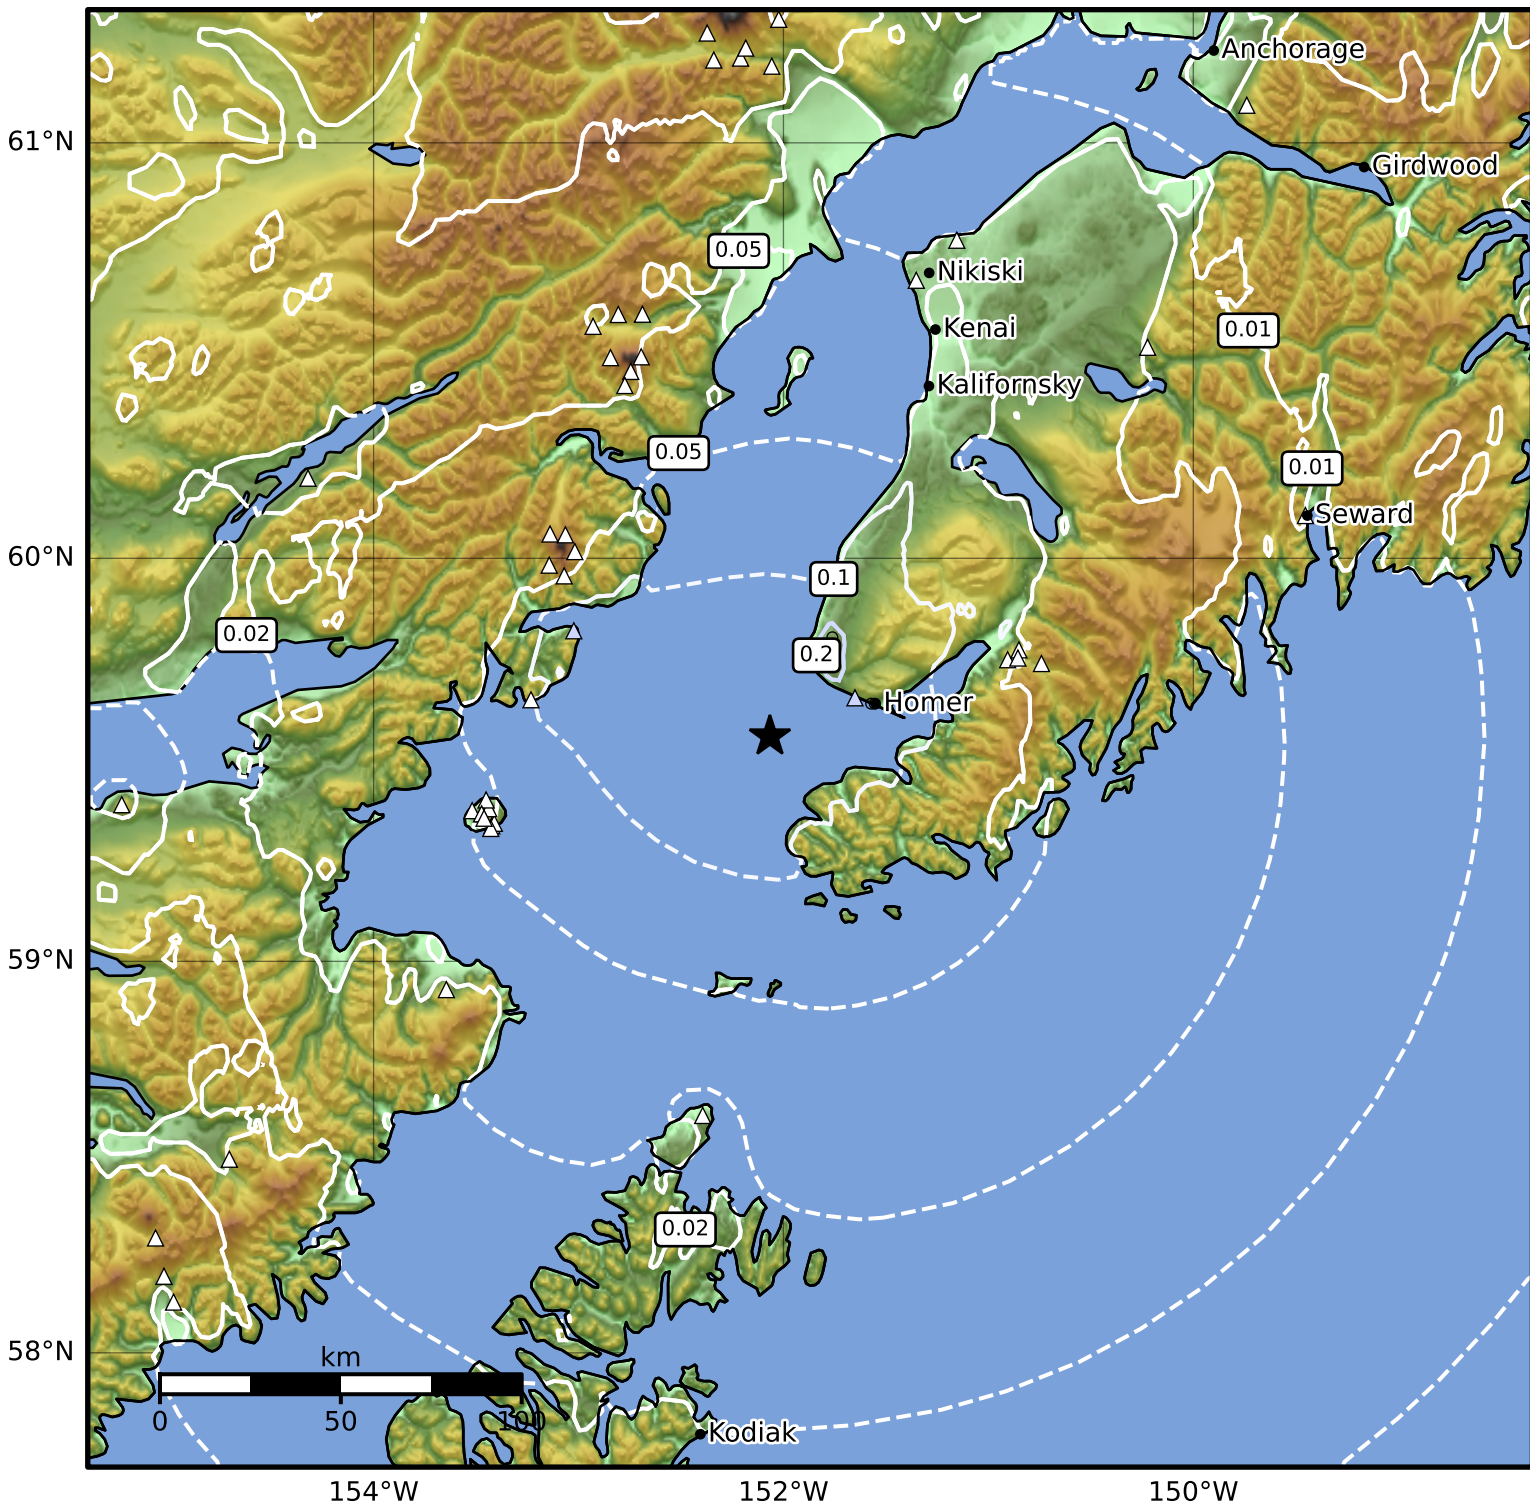

0.3 Second Peak Spectral Acceleration Map Alaska Earthquake Center  
 ShakeMap: 31 km (19 miles) WSW of Homer  
 Apr 01, 2026 18:16:58 UTC M3.4 N59.56 W152.07 Depth: 66.5km ID:a2026gkpsmt

SA(0.3) (%g)	0.1	0.2	0.5	1	2	5	10	20	50	100	200
--------------	-----	-----	-----	---	---	---	----	----	----	-----	-----

Scale based on Worden et al. (2012)

Version 2: Processed 2026-04-01T20:00:58Z

△ Seismic Instrument ○ Reported Intensity

★ Epicenter