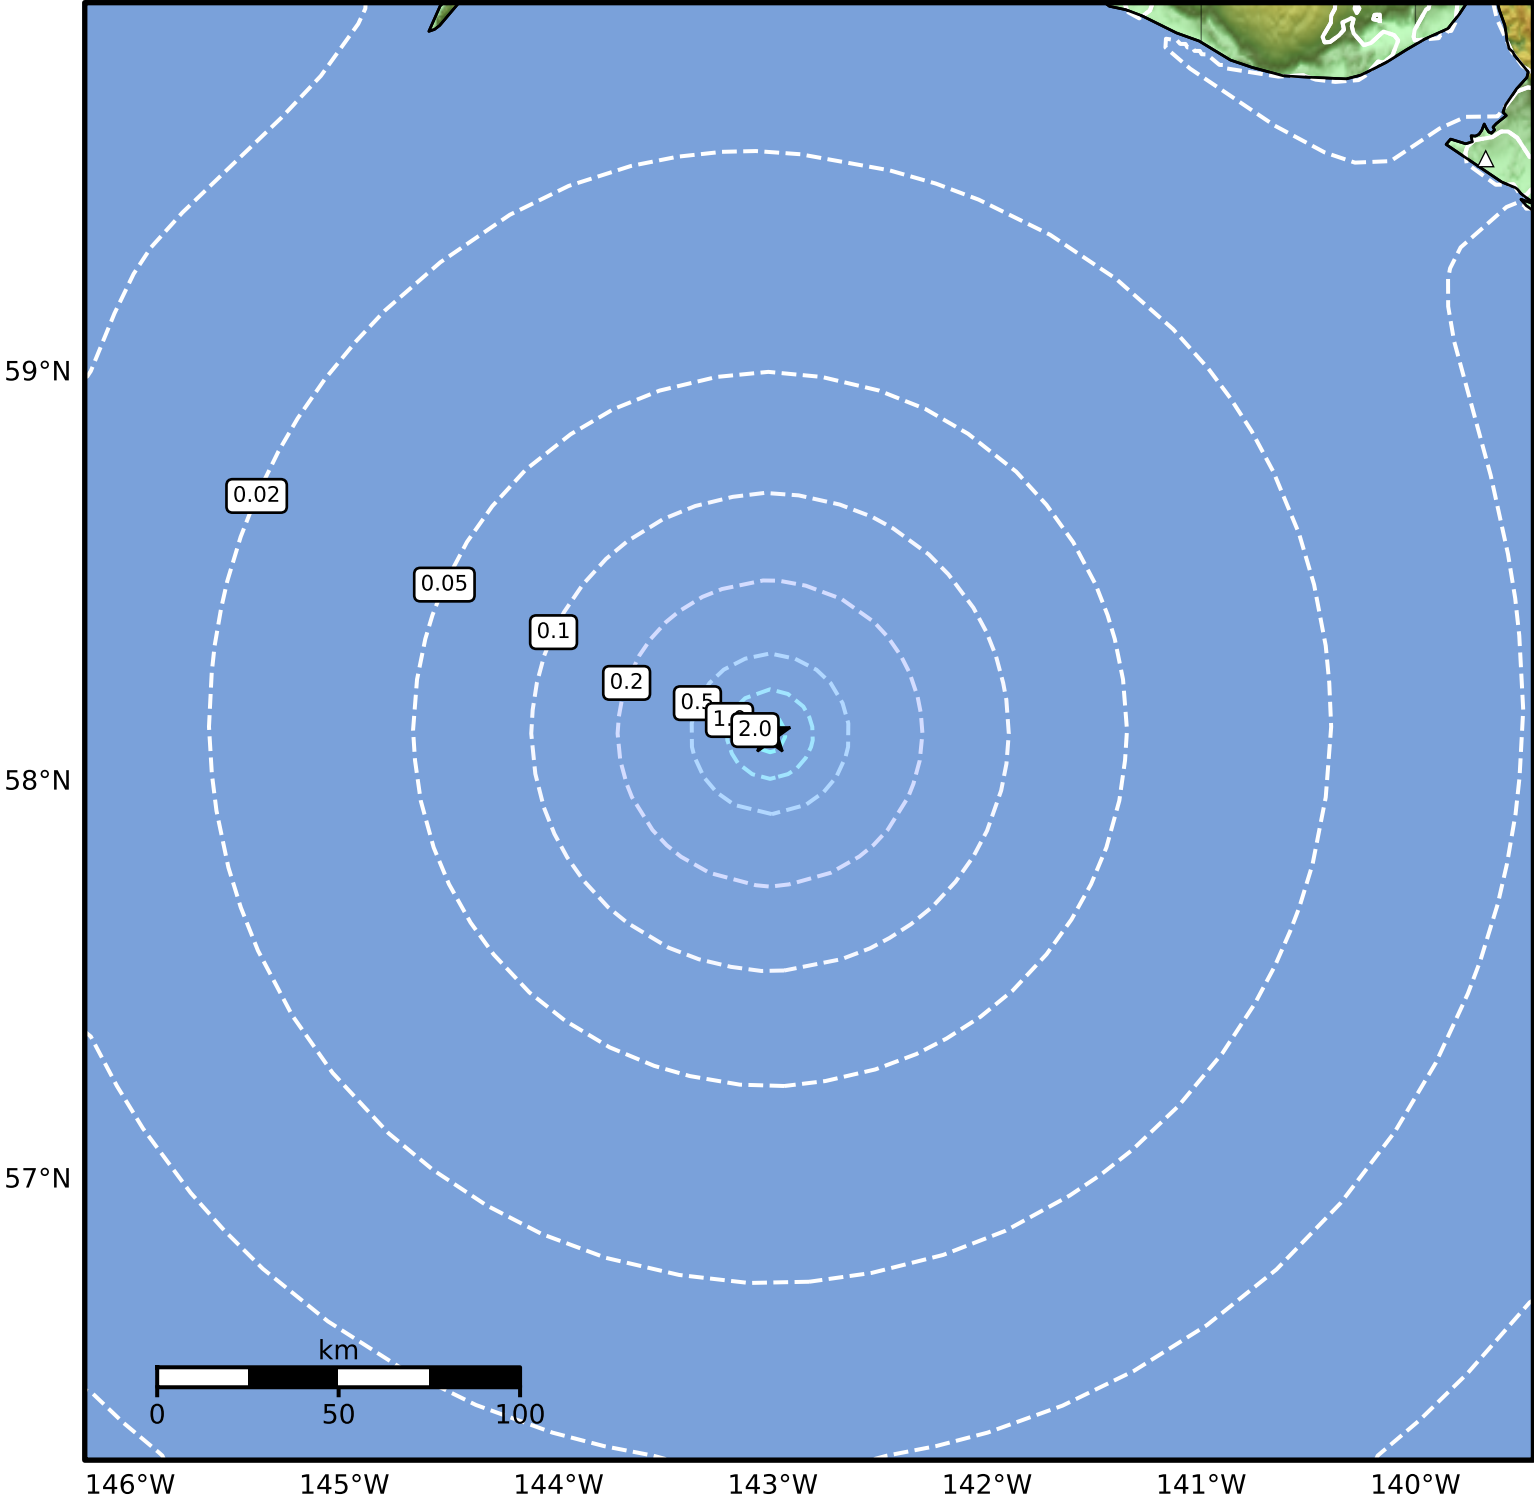

0.3 Second Peak Spectral Acceleration Map Alaska Earthquake Center
 ShakeMap: 247 km (153 miles) SW of Yakutat
 Apr 02, 2026 02:48:43 UTC M3.9 N58.12 W143.01 Depth: 5.0km ID:a2026glgrqx

SA(0.3) (%g)	0.1	0.2	0.5	1	2	5	10	20	50	100	200
---------------------	------------	------------	------------	----------	----------	----------	-----------	-----------	-----------	------------	------------

Scale based on Worden et al. (2012)

Version 3: Processed 2026-04-02T04:22:21Z

△ Seismic Instrument ○ Reported Intensity

★ Epicenter