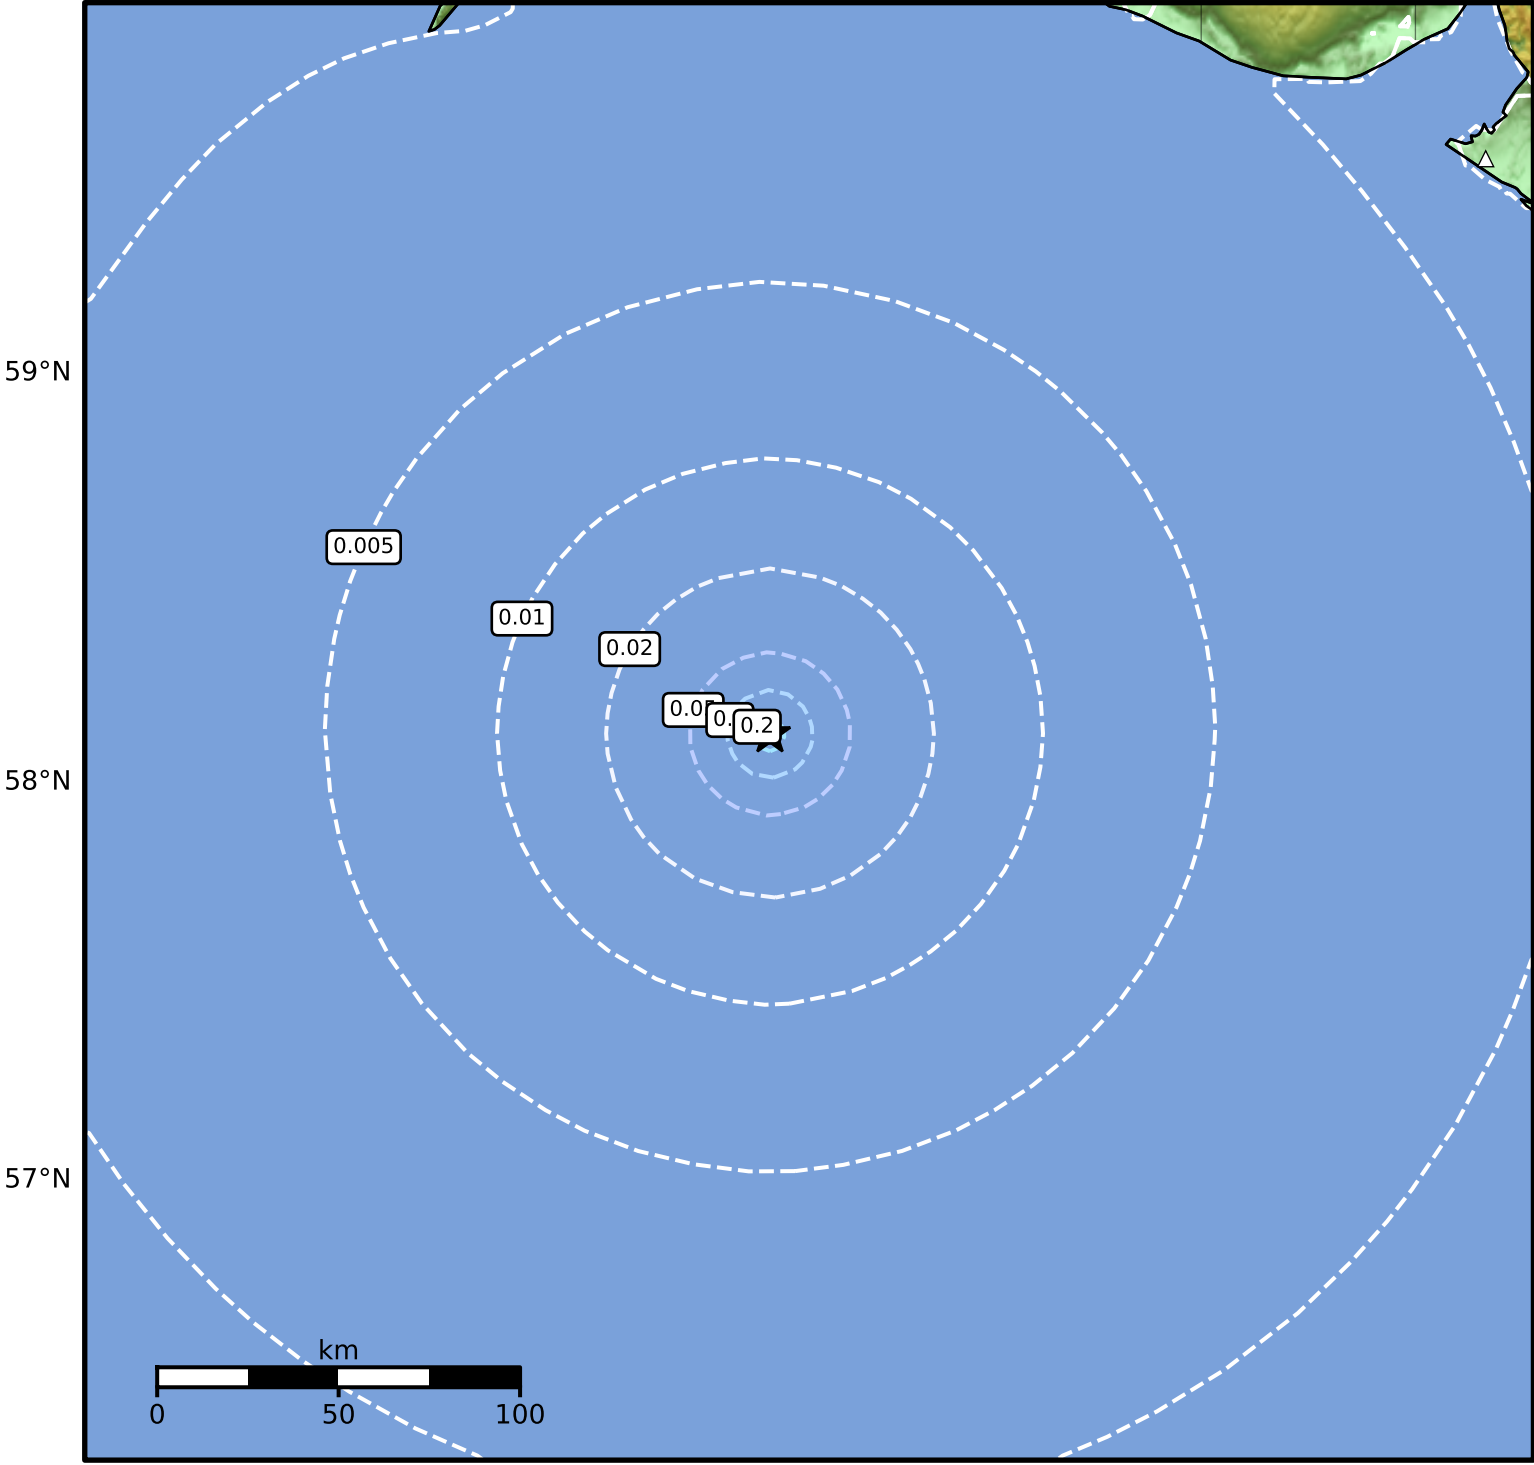

1.0 Second Peak Spectral Acceleration Map Alaska Earthquake Center
 ShakeMap: 247 km (153 miles) SW of Yakutat
 Apr 02, 2026 02:48:43 UTC M3.9 N58.12 W143.01 Depth: 5.0km ID:a2026glgrqx

SA(1.0) (%g)	0.1	0.2	0.5	1	2	5	10	20	50	100	200
---------------------	------------	------------	------------	----------	----------	----------	-----------	-----------	-----------	------------	------------

Scale based on Worden et al. (2012)

Version 3: Processed 2026-04-02T04:22:21Z

△ Seismic Instrument ○ Reported Intensity

★ Epicenter