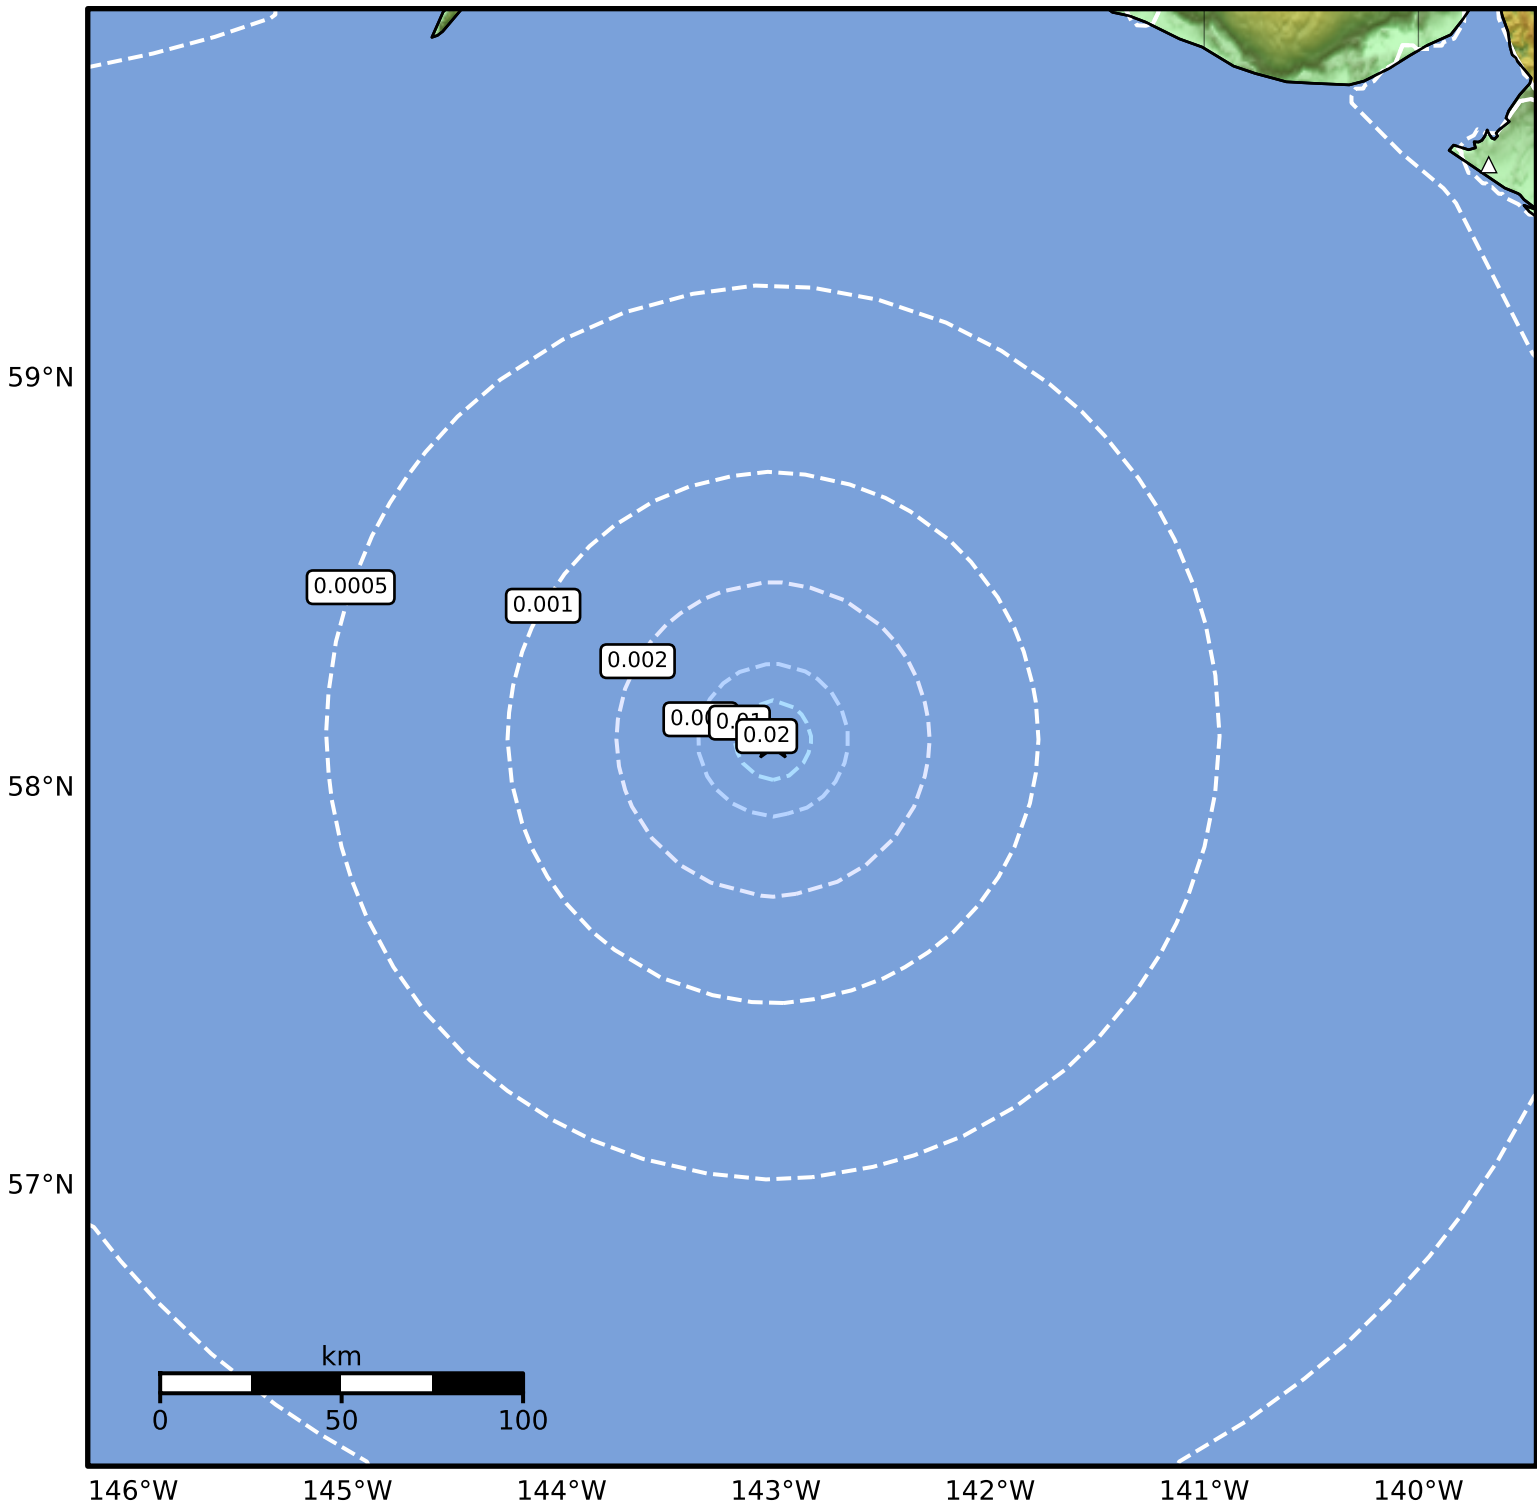

3.0 Second Peak Spectral Acceleration Map Alaska Earthquake Center  
ShakeMap: 247 km (153 miles) SW of Yakutat  
Apr 02, 2026 02:48:43 UTC M3.9 N58.12 W143.01 Depth: 5.0km ID:a2026glgrqx

SA(3.0) (%g)	0.1	0.2	0.5	1	2	5	10	20	50
--------------	-----	-----	-----	---	---	---	----	----	----

Scale based on Worden et al. (2012)

Version 3: Processed 2026-04-02T04:22:21Z

△ Seismic Instrument ○ Reported Intensity

★ Epicenter