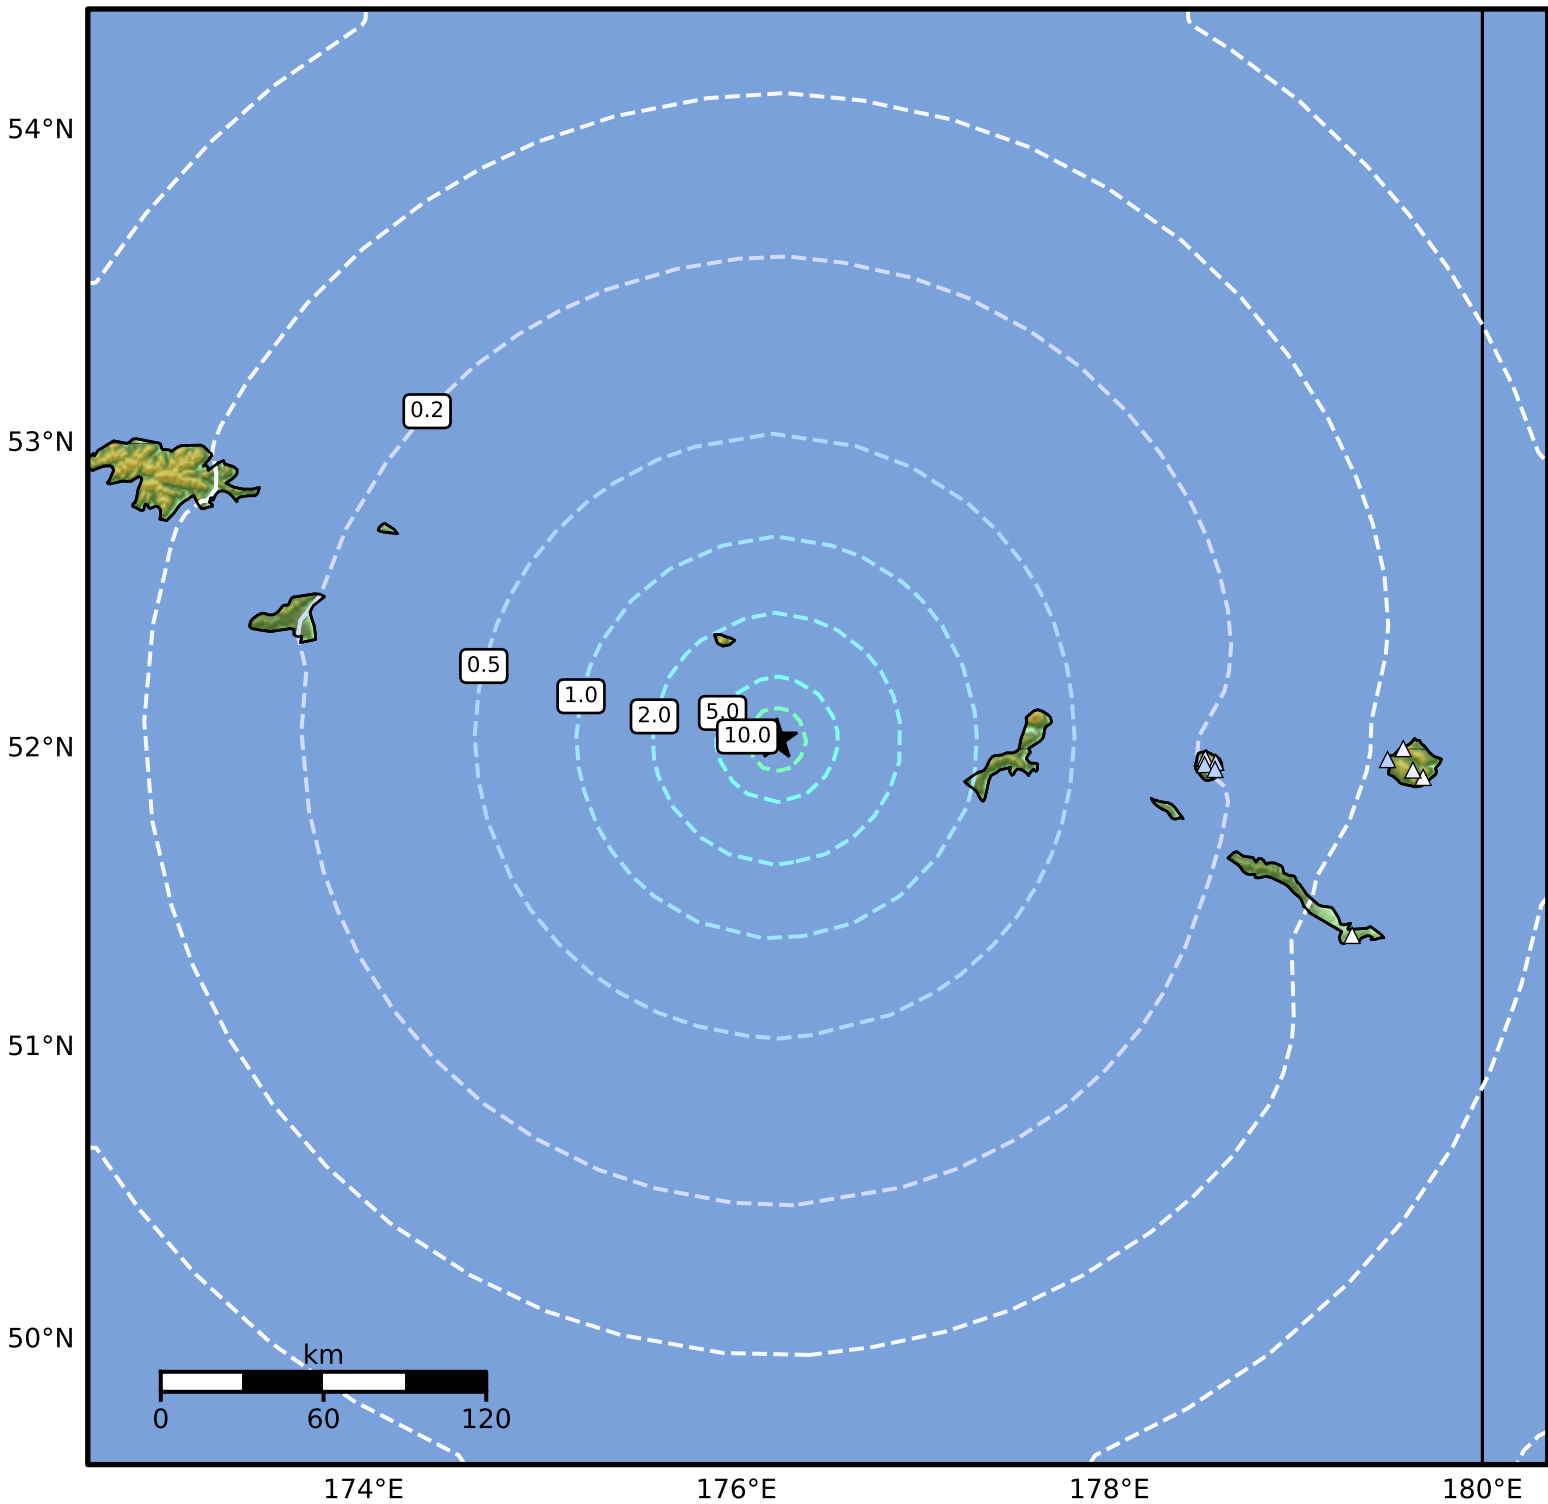

0.3 Second Peak Spectral Acceleration Map Alaska Earthquake Center
 ShakeMap: 235 km (146 miles) ESE of Attu Station
 Apr 03, 2026 08:22:08 UTC M4.9 N52.03 E176.22 Depth: 7.0km ID:a2026gnnlzb

SA(0.3) (%g)	0.1	0.2	0.5	1	2	5	10	20	50	100	200
--------------	-----	-----	-----	---	---	---	----	----	----	-----	-----

Scale based on Worden et al. (2012)

Version 11: Processed 2026-04-03T08:44:20Z

△ Seismic Instrument ○ Reported Intensity

★ Epicenter