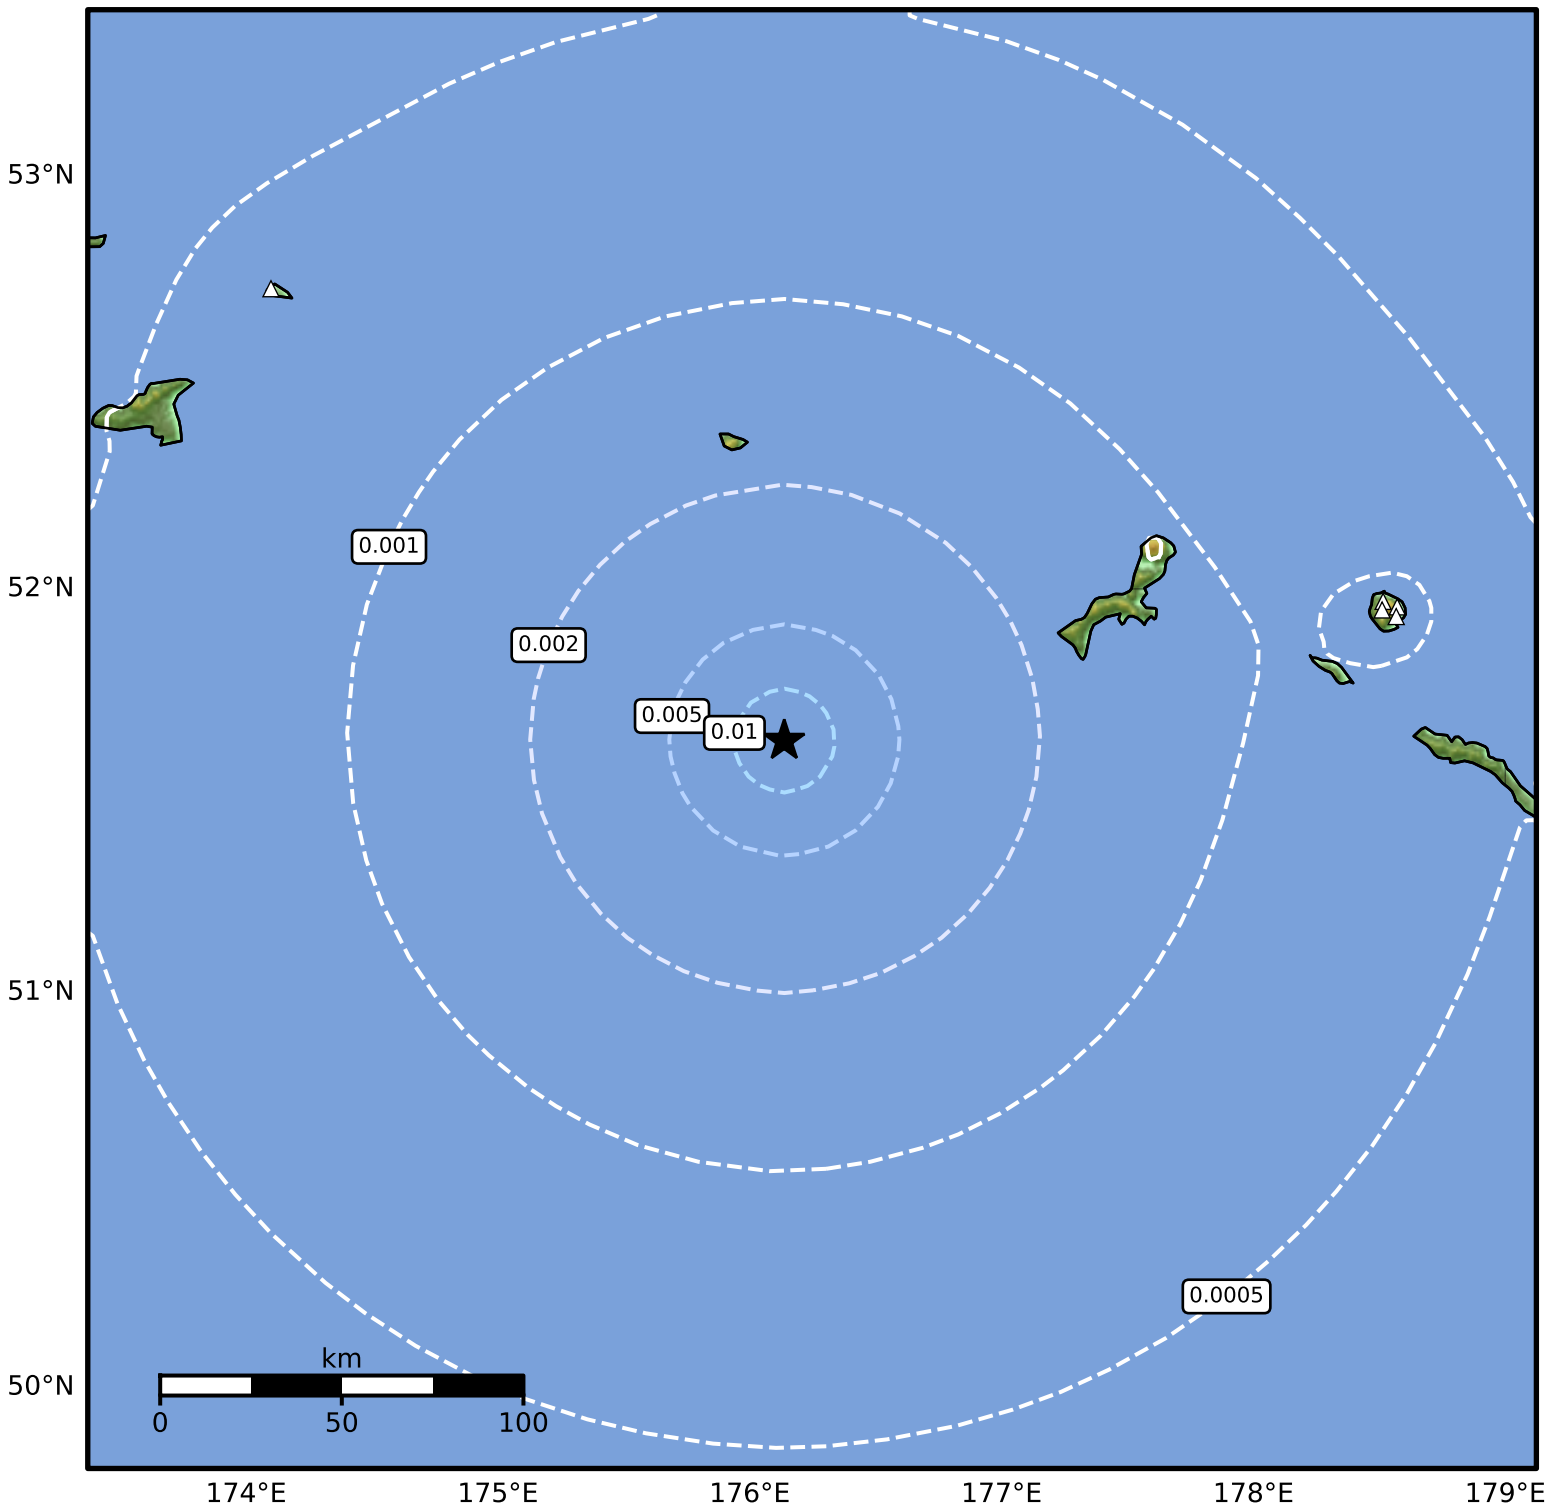

3.0 Second Peak Spectral Acceleration Map Alaska Earthquake Center
ShakeMap: 253 km (157 miles) ESE of Attu Station
Apr 03, 2026 11:49:39 UTC M4.1 N51.63 E176.14 Depth: 18.0km ID:a2026gnujfp

Scale based on Worden et al. (2012)

Version 4: Processed 2026-04-03T15:42:30Z

△ Seismic Instrument ○ Reported Intensity

★ Epicenter