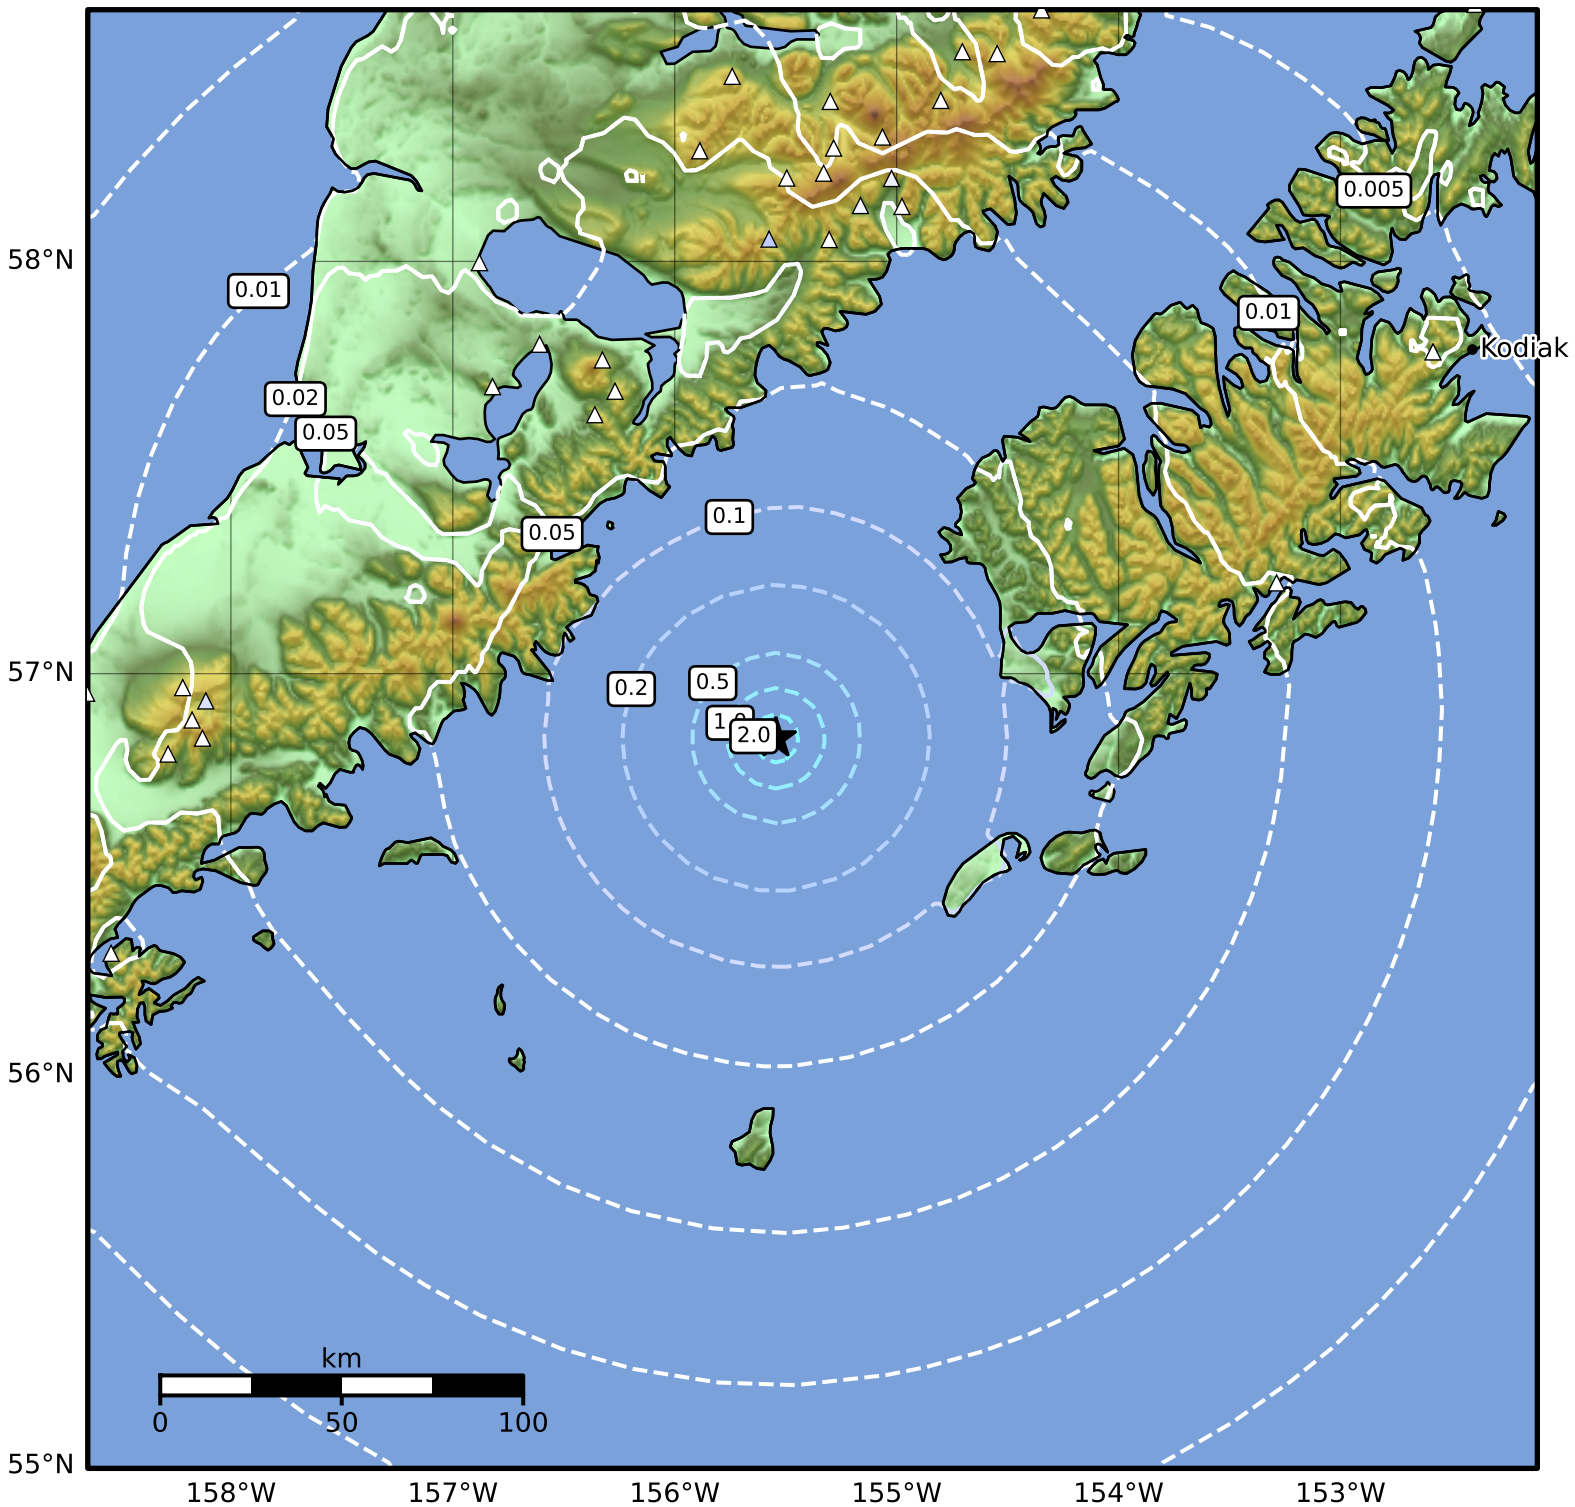

Peak Ground Acceleration Map Alaska Earthquake Center
 ShakeMap: 82 km (51 miles) W of Akhiok
 Apr 04, 2026 02:27:53 UTC M4.0 N56.84 W155.54 Depth: 5.0km ID:a2026goxlpw

PGA (%g)	0.1	0.2	0.5	1	2	5	10	20	50	100	200
----------	-----	-----	-----	---	---	---	----	----	----	-----	-----

Scale based on Worden et al. (2012)

Version 2: Processed 2026-04-04T02:38:28Z

△ Seismic Instrument ○ Reported Intensity

★ Epicenter