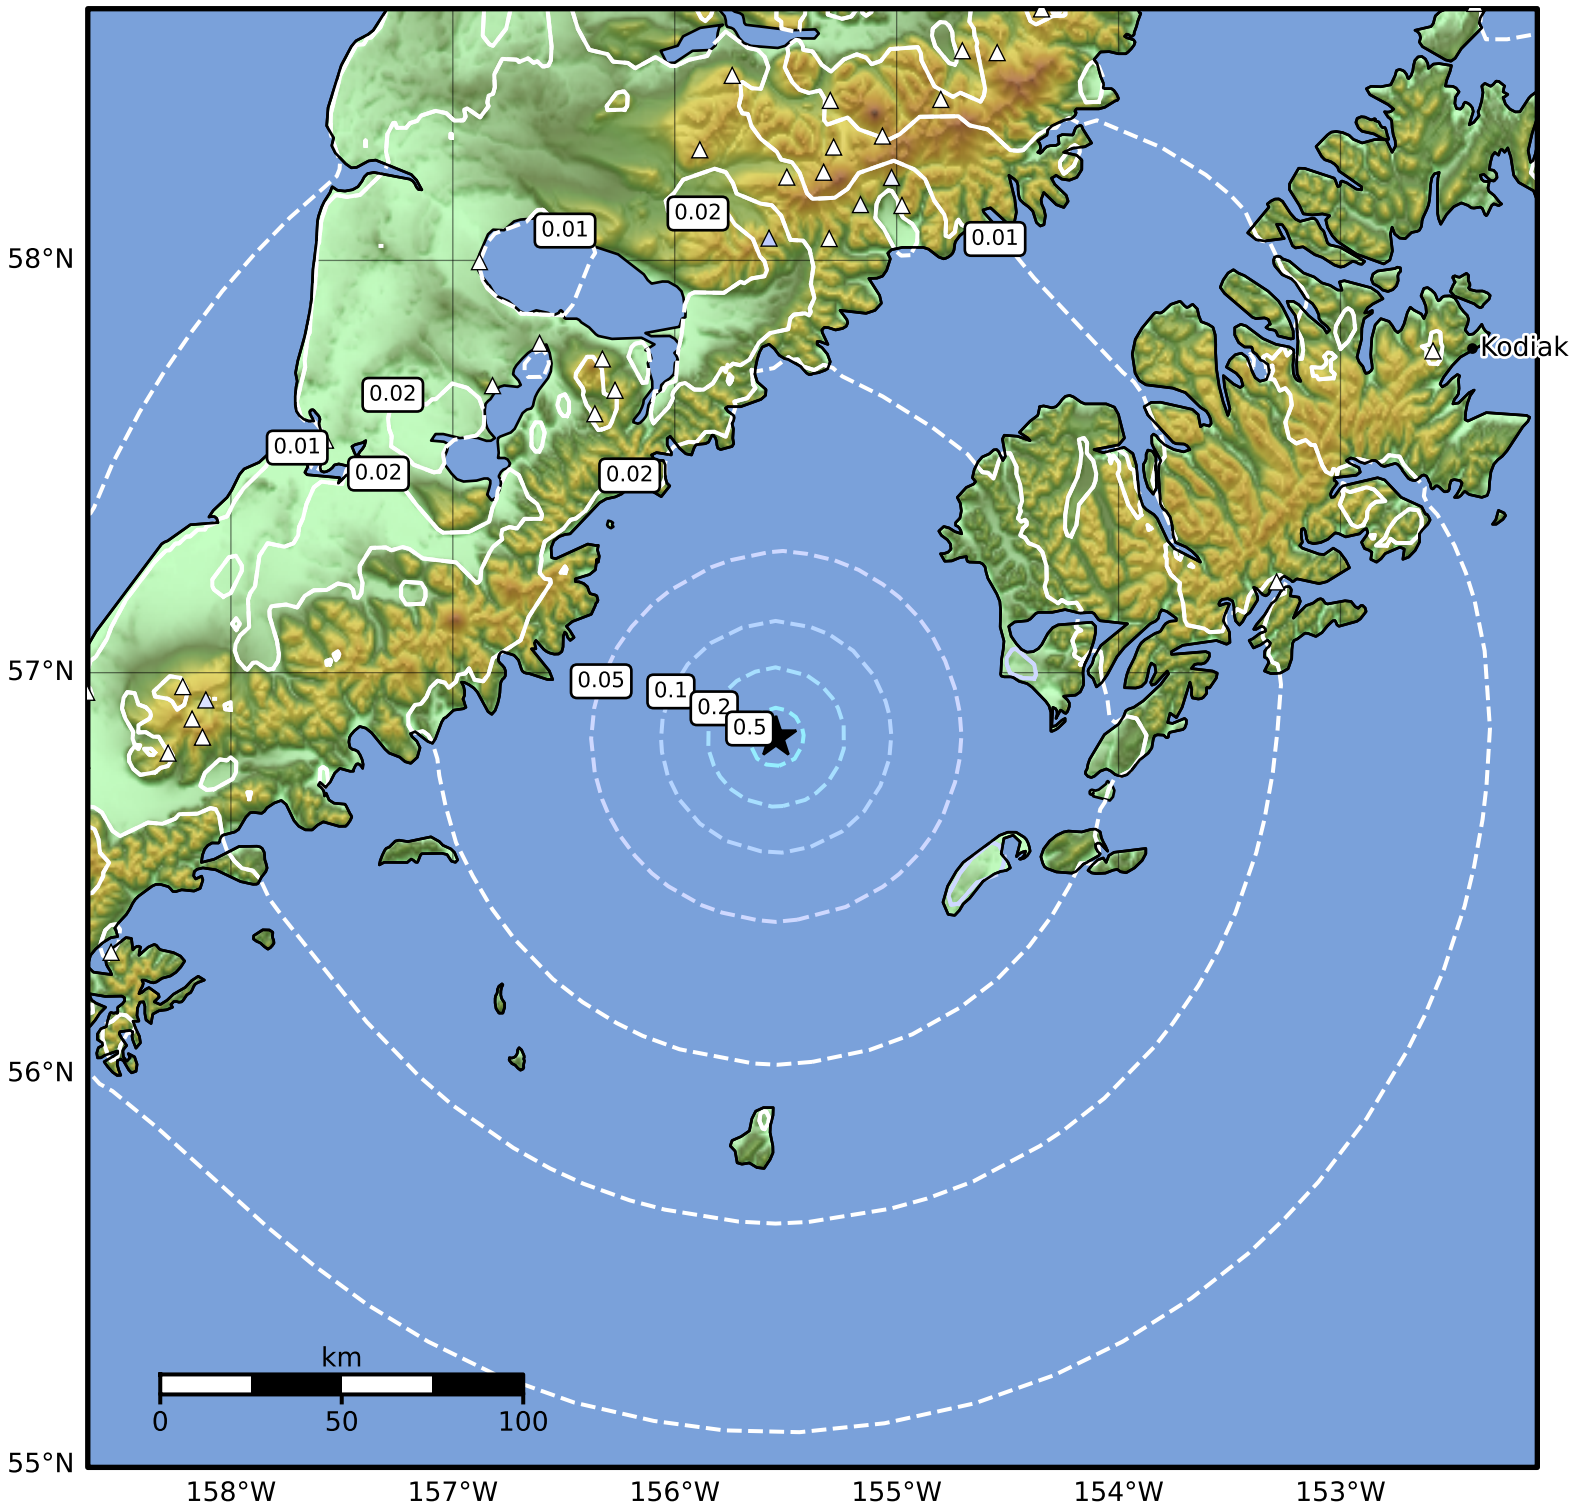

Peak Ground Velocity Map Alaska Earthquake Center
ShakeMap: 82 km (51 miles) W of Akhiok
Apr 04, 2026 02:27:53 UTC M4.0 N56.84 W155.54 Depth: 5.0km ID:a2026goxlpw

Scale based on Worden et al. (2012)

△ Seismic Instrument ○ Reported Intensity

★ Epicenter

Version 2: Processed 2026-04-04T02:38:28Z