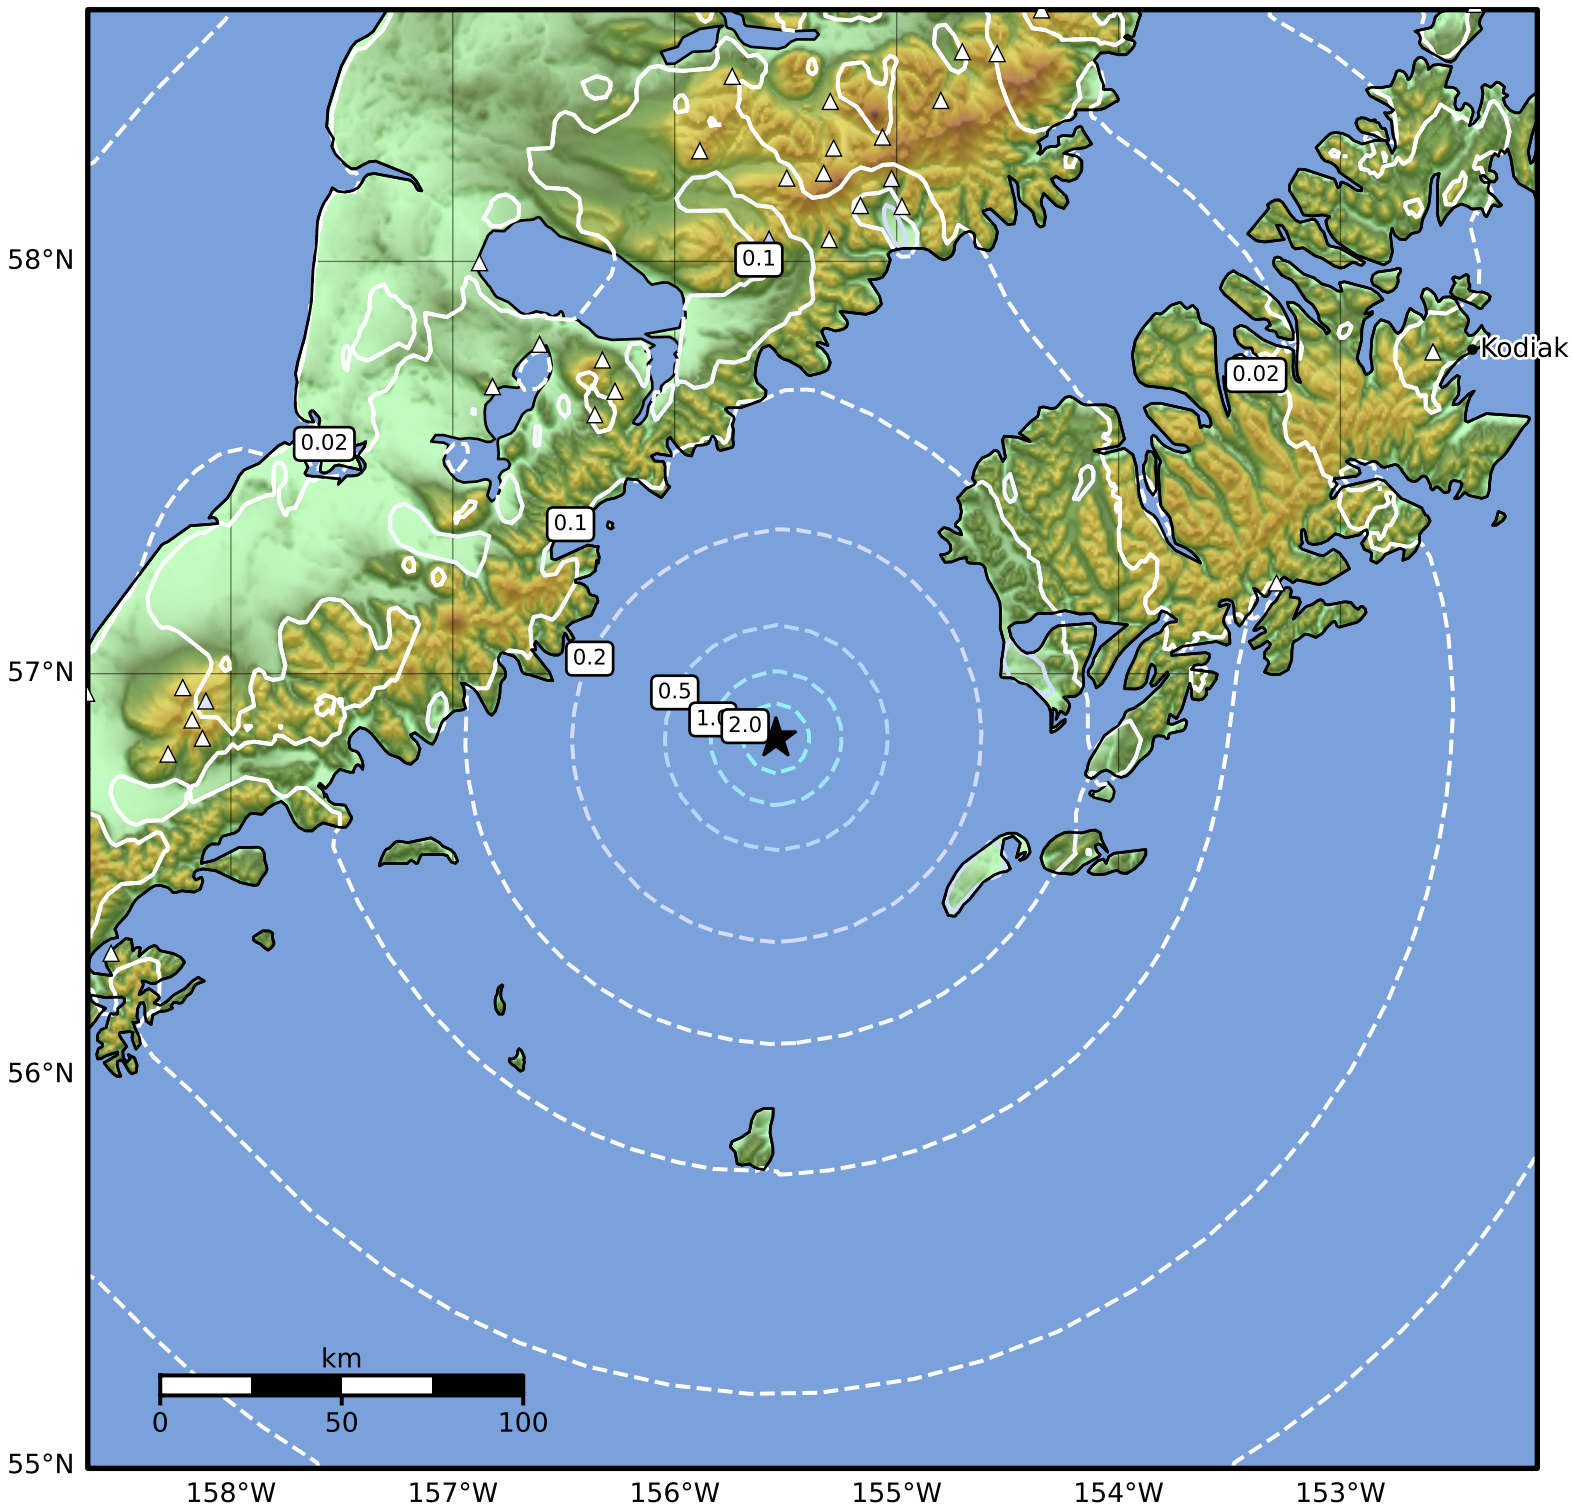

0.3 Second Peak Spectral Acceleration Map Alaska Earthquake Center
 ShakeMap: 82 km (51 miles) W of Akhiok
 Apr 04, 2026 02:27:53 UTC M4.0 N56.84 W155.54 Depth: 5.0km ID:a2026goxlpw

SA(0.3) (%g)	0.1	0.2	0.5	1	2	5	10	20	50	100	200
---------------------	------------	------------	------------	----------	----------	----------	-----------	-----------	-----------	------------	------------

Scale based on Worden et al. (2012)

Version 2: Processed 2026-04-04T02:38:28Z

△ Seismic Instrument ○ Reported Intensity

★ Epicenter