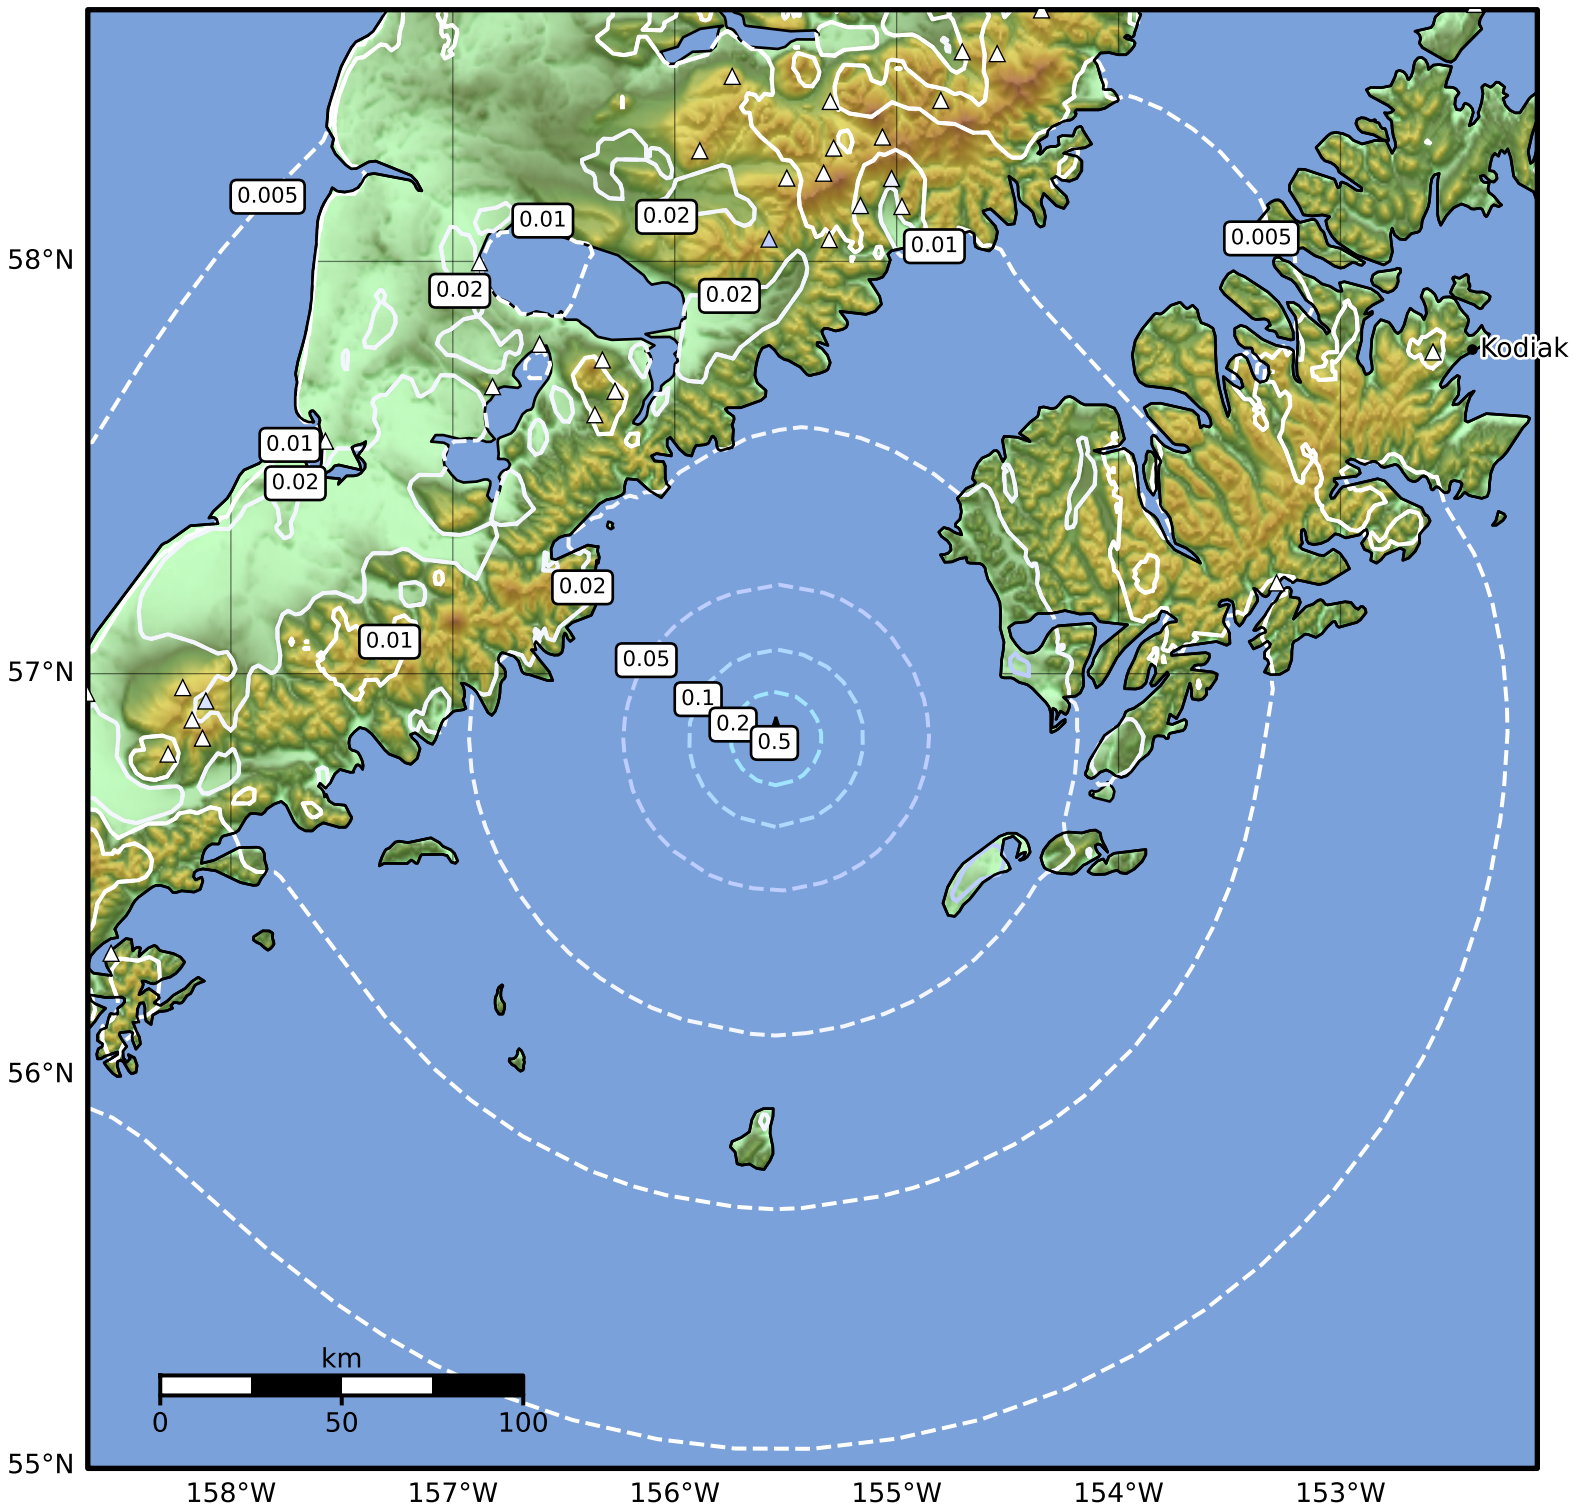

1.0 Second Peak Spectral Acceleration Map Alaska Earthquake Center  
 ShakeMap: 82 km (51 miles) W of Akhiok  
 Apr 04, 2026 02:27:53 UTC M4.0 N56.84 W155.54 Depth: 5.0km ID:a2026goxlpw

SA(1.0) (%g)	0.1	0.2	0.5	1	2	5	10	20	50	100	200
--------------	-----	-----	-----	---	---	---	----	----	----	-----	-----

Scale based on Worden et al. (2012)

Version 2: Processed 2026-04-04T02:38:28Z

△ Seismic Instrument ○ Reported Intensity

★ Epicenter