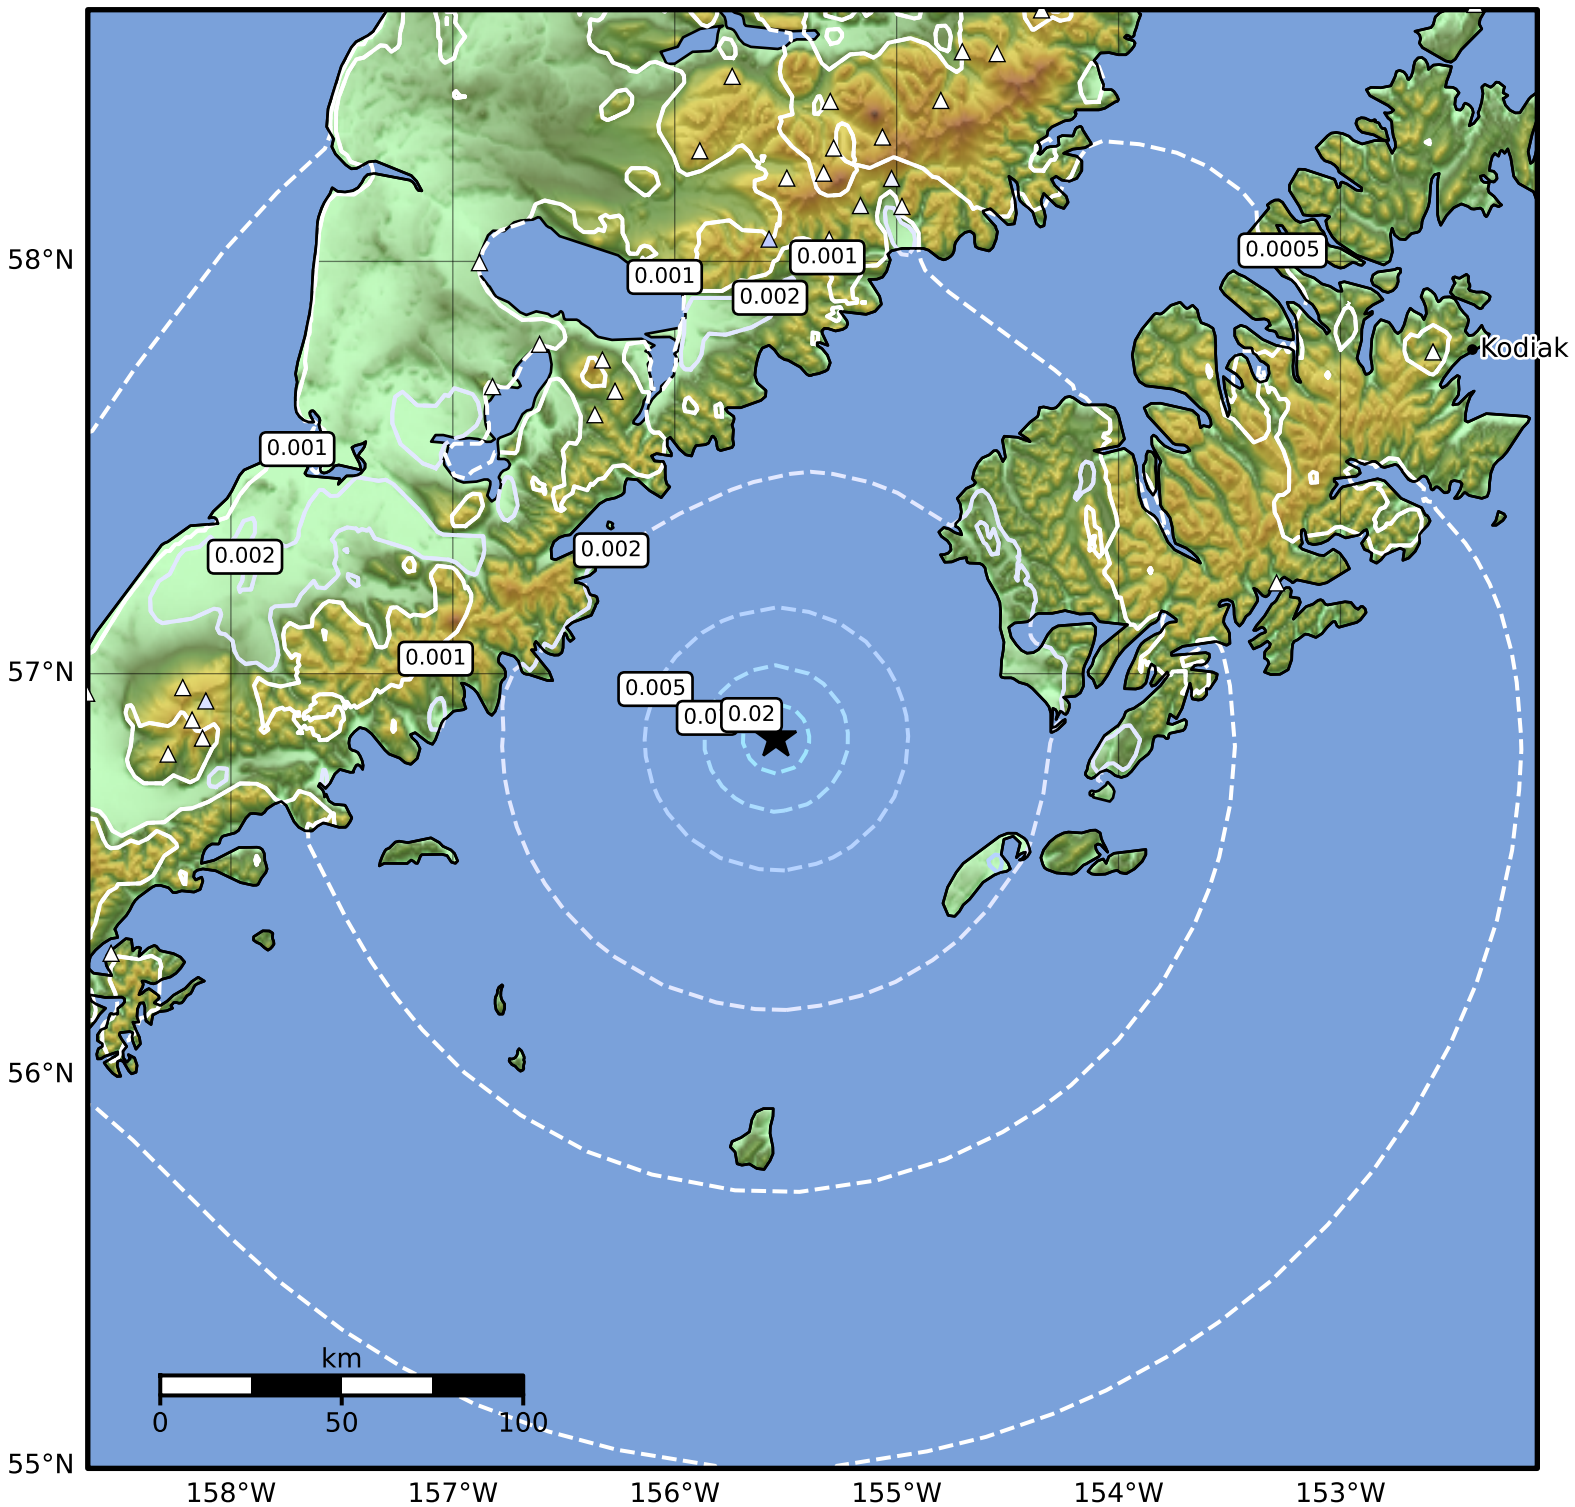

3.0 Second Peak Spectral Acceleration Map Alaska Earthquake Center
 ShakeMap: 82 km (51 miles) W of Akhiok
 Apr 04, 2026 02:27:53 UTC M4.0 N56.84 W155.54 Depth: 5.0km ID:a2026goxlpw

SA(3.0) (%g)	0.1	0.2	0.5	1	2	5	10	20	50
--------------	-----	-----	-----	---	---	---	----	----	----

Scale based on Worden et al. (2012)

Version 2: Processed 2026-04-04T02:38:28Z

△ Seismic Instrument ○ Reported Intensity

★ Epicenter