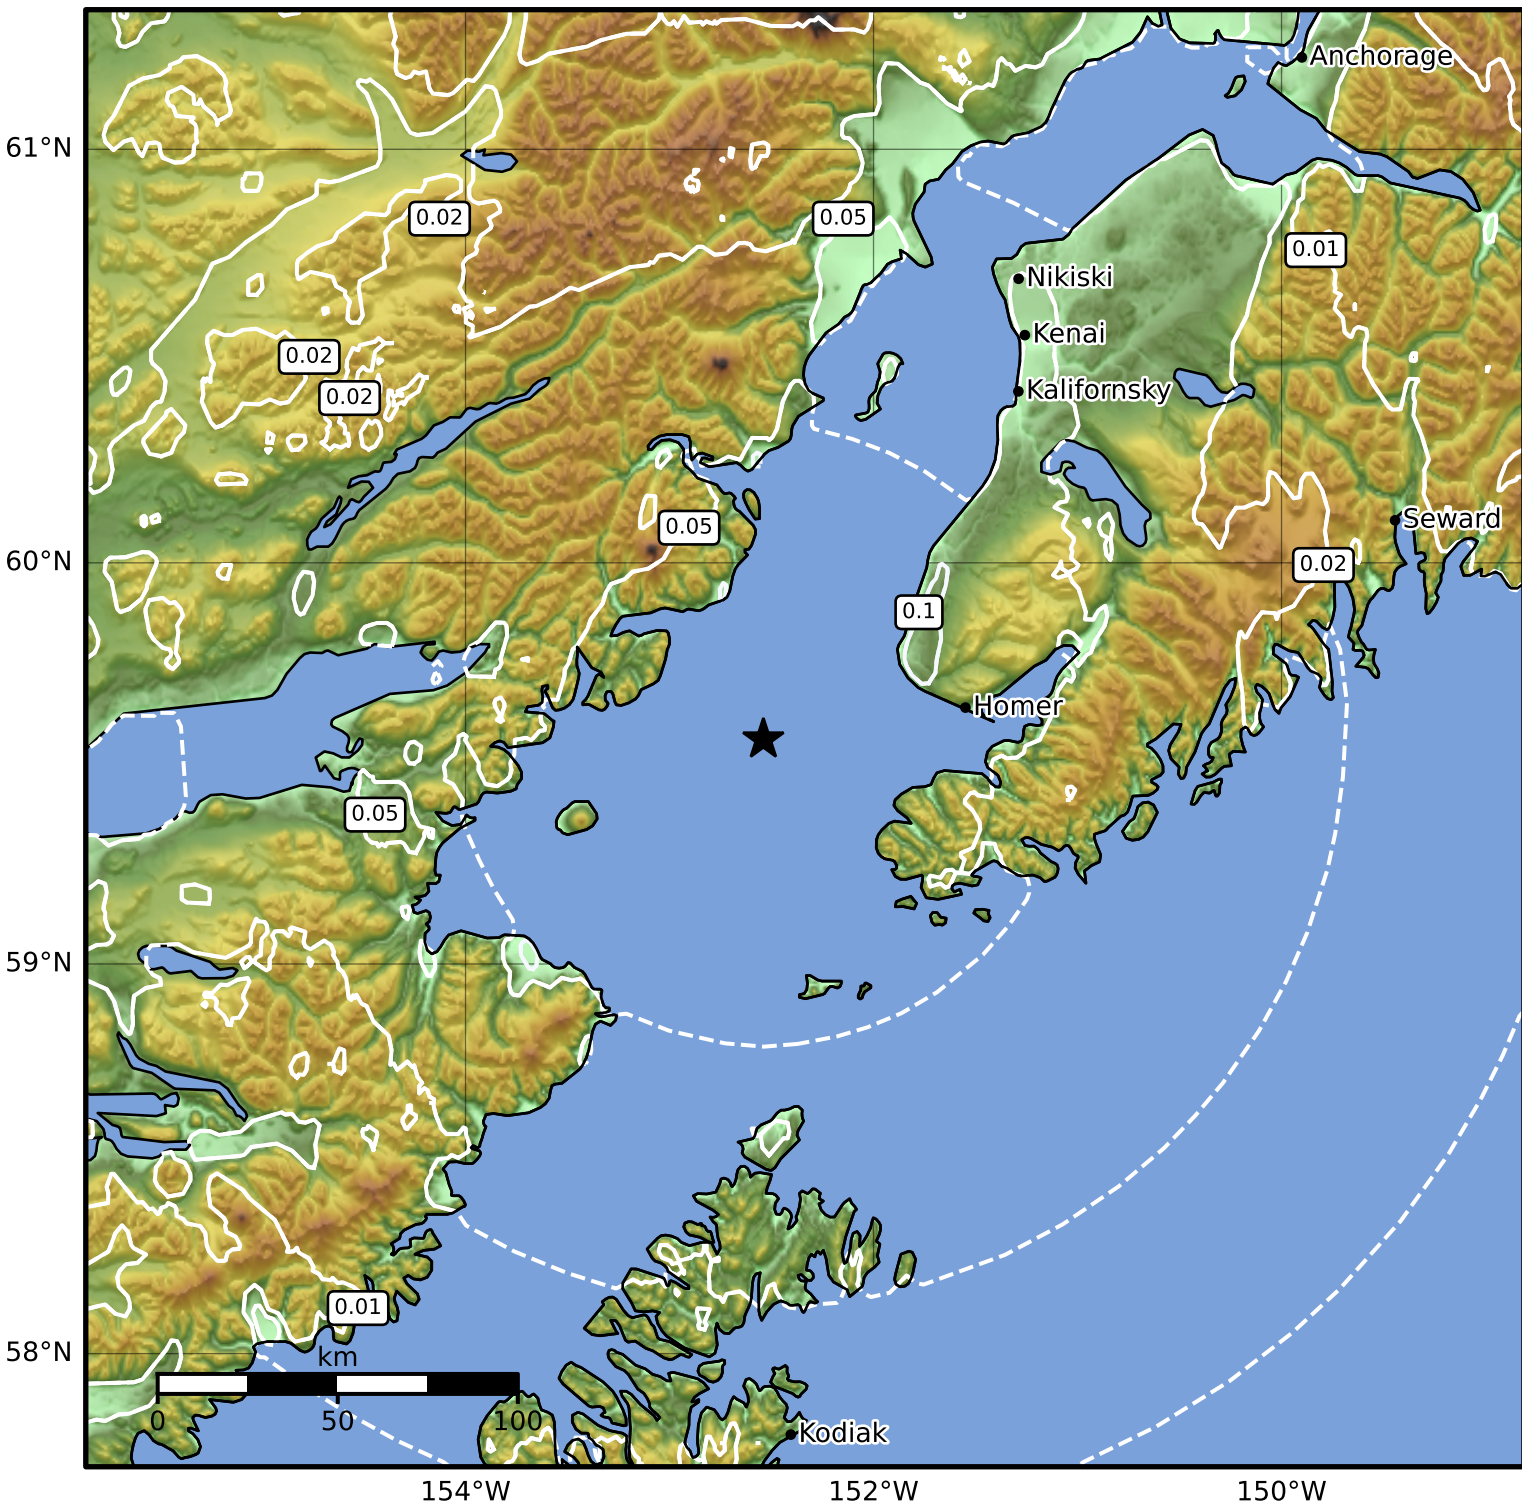

0.3 Second Peak Spectral Acceleration Map Alaska Earthquake Center
 ShakeMap: 57 km (35 miles) W of Homer
 Apr 05, 2026 00:52:06 UTC M3.6 N59.56 W152.54 Depth: 91.9km ID:a2026gqpzqv

SA(0.3) (%g)	0.1	0.2	0.5	1	2	5	10	20	50	100	200
--------------	-----	-----	-----	---	---	---	----	----	----	-----	-----

Scale based on Worden et al. (2012)

Version 1: Processed 2026-04-05T00:54:13Z

△ Seismic Instrument ○ Reported Intensity

★ Epicenter