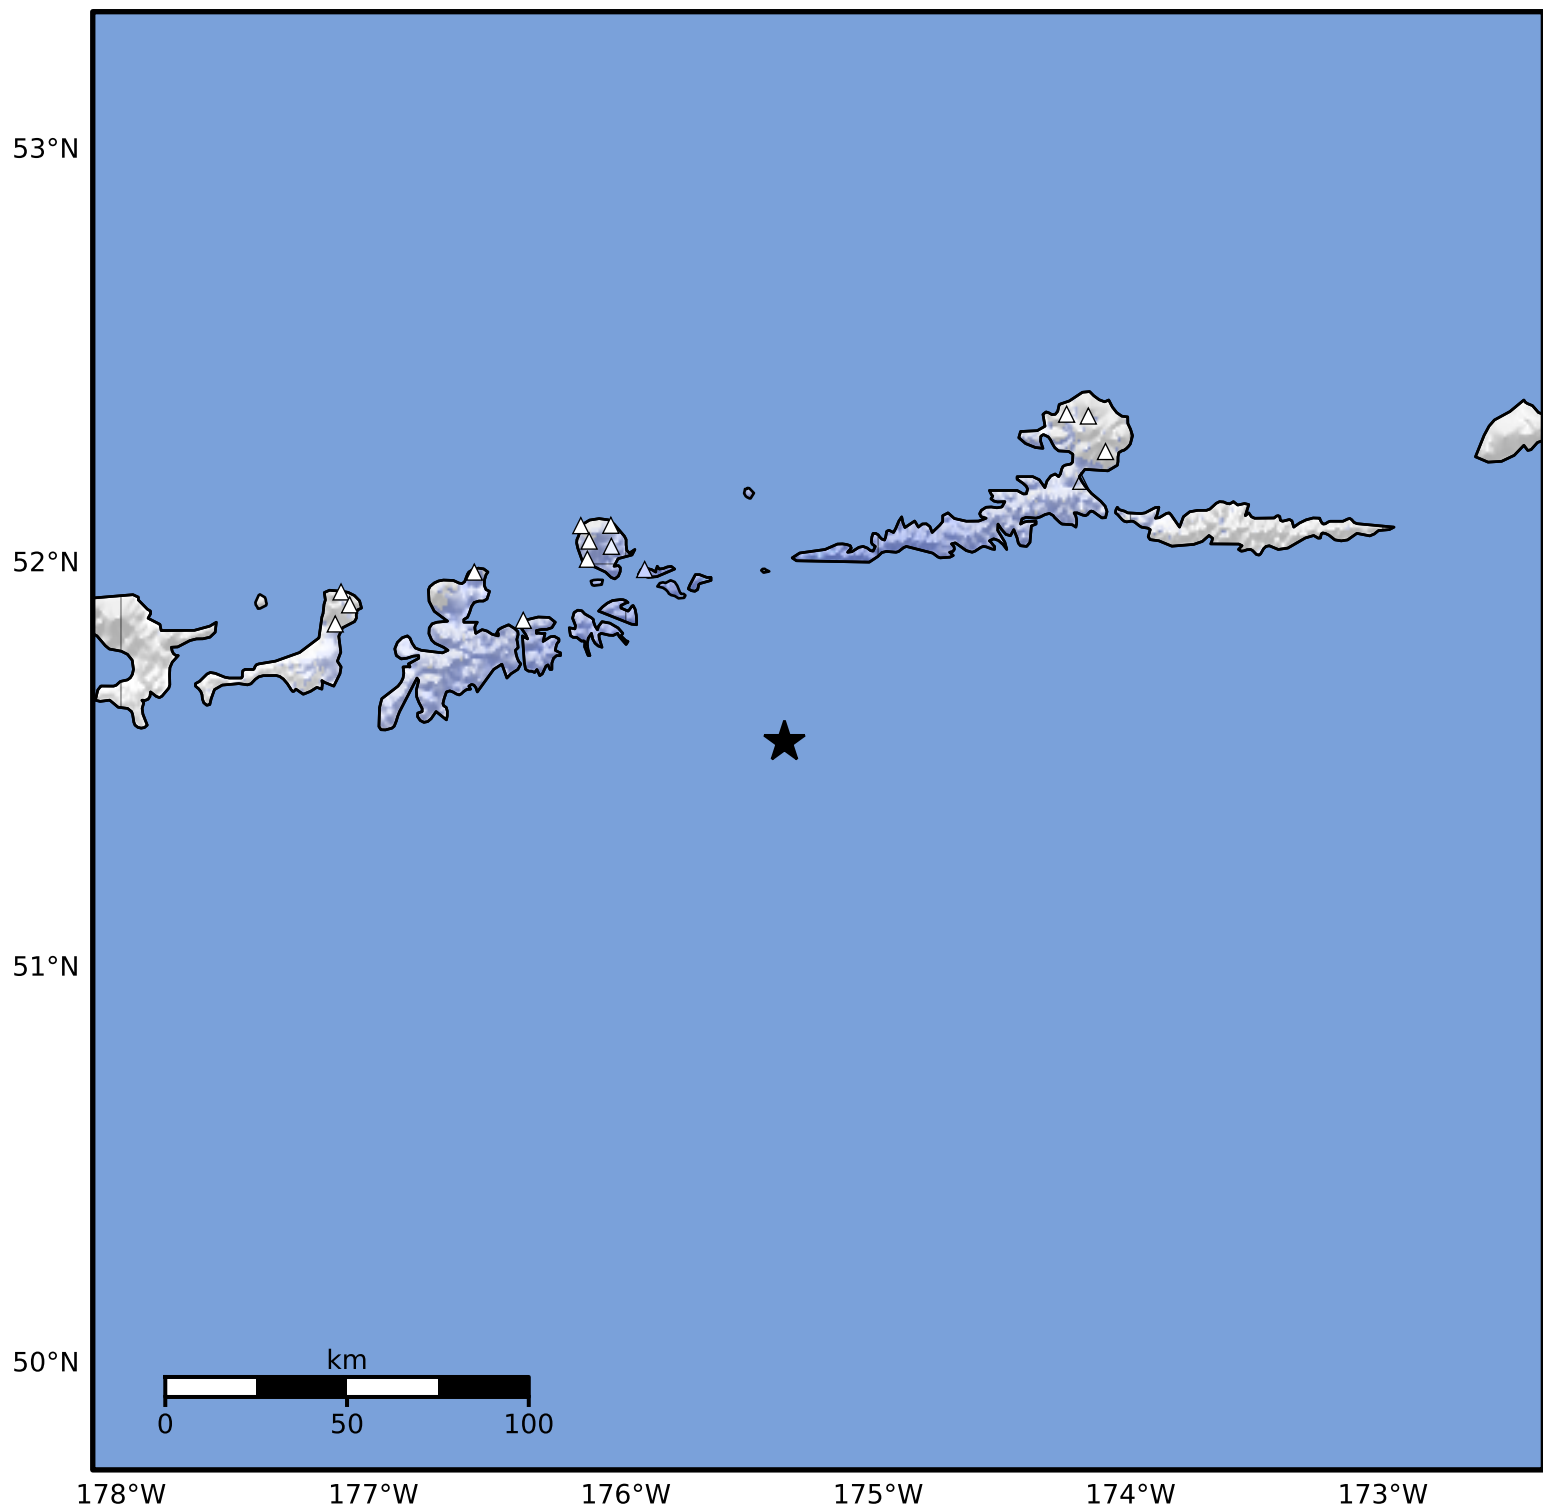

Macroseismic Intensity Map Alaska Earthquake Center
 ShakeMap: 92 km (57 miles) ESE of Adak
 Apr 05, 2026 23:17:45 UTC M3.6 N51.56 W175.37 Depth: 30.3km ID:a2026gsipft

SHAKING	Not felt	Weak	Light	Moderate	Strong	Very strong	Severe	Violent	Extreme
DAMAGE	None	None	None	Very light	Light	Moderate	Moderate/heavy	Heavy	Very heavy
PGA(%g)	<0.0464	0.297	2.76	6.2	11.5	21.5	40.1	74.7	>139
PGV(cm/s)	<0.0215	0.135	1.41	4.65	9.64	20	41.4	85.8	>178
INTENSITY	I	II-III	IV	V	VI	VII	VIII	IX	X+

Scale based on Worden et al. (2012)

Version 2: Processed 2026-04-05T23:36:19Z

△ Seismic Instrument ○ Reported Intensity

★ Epicenter