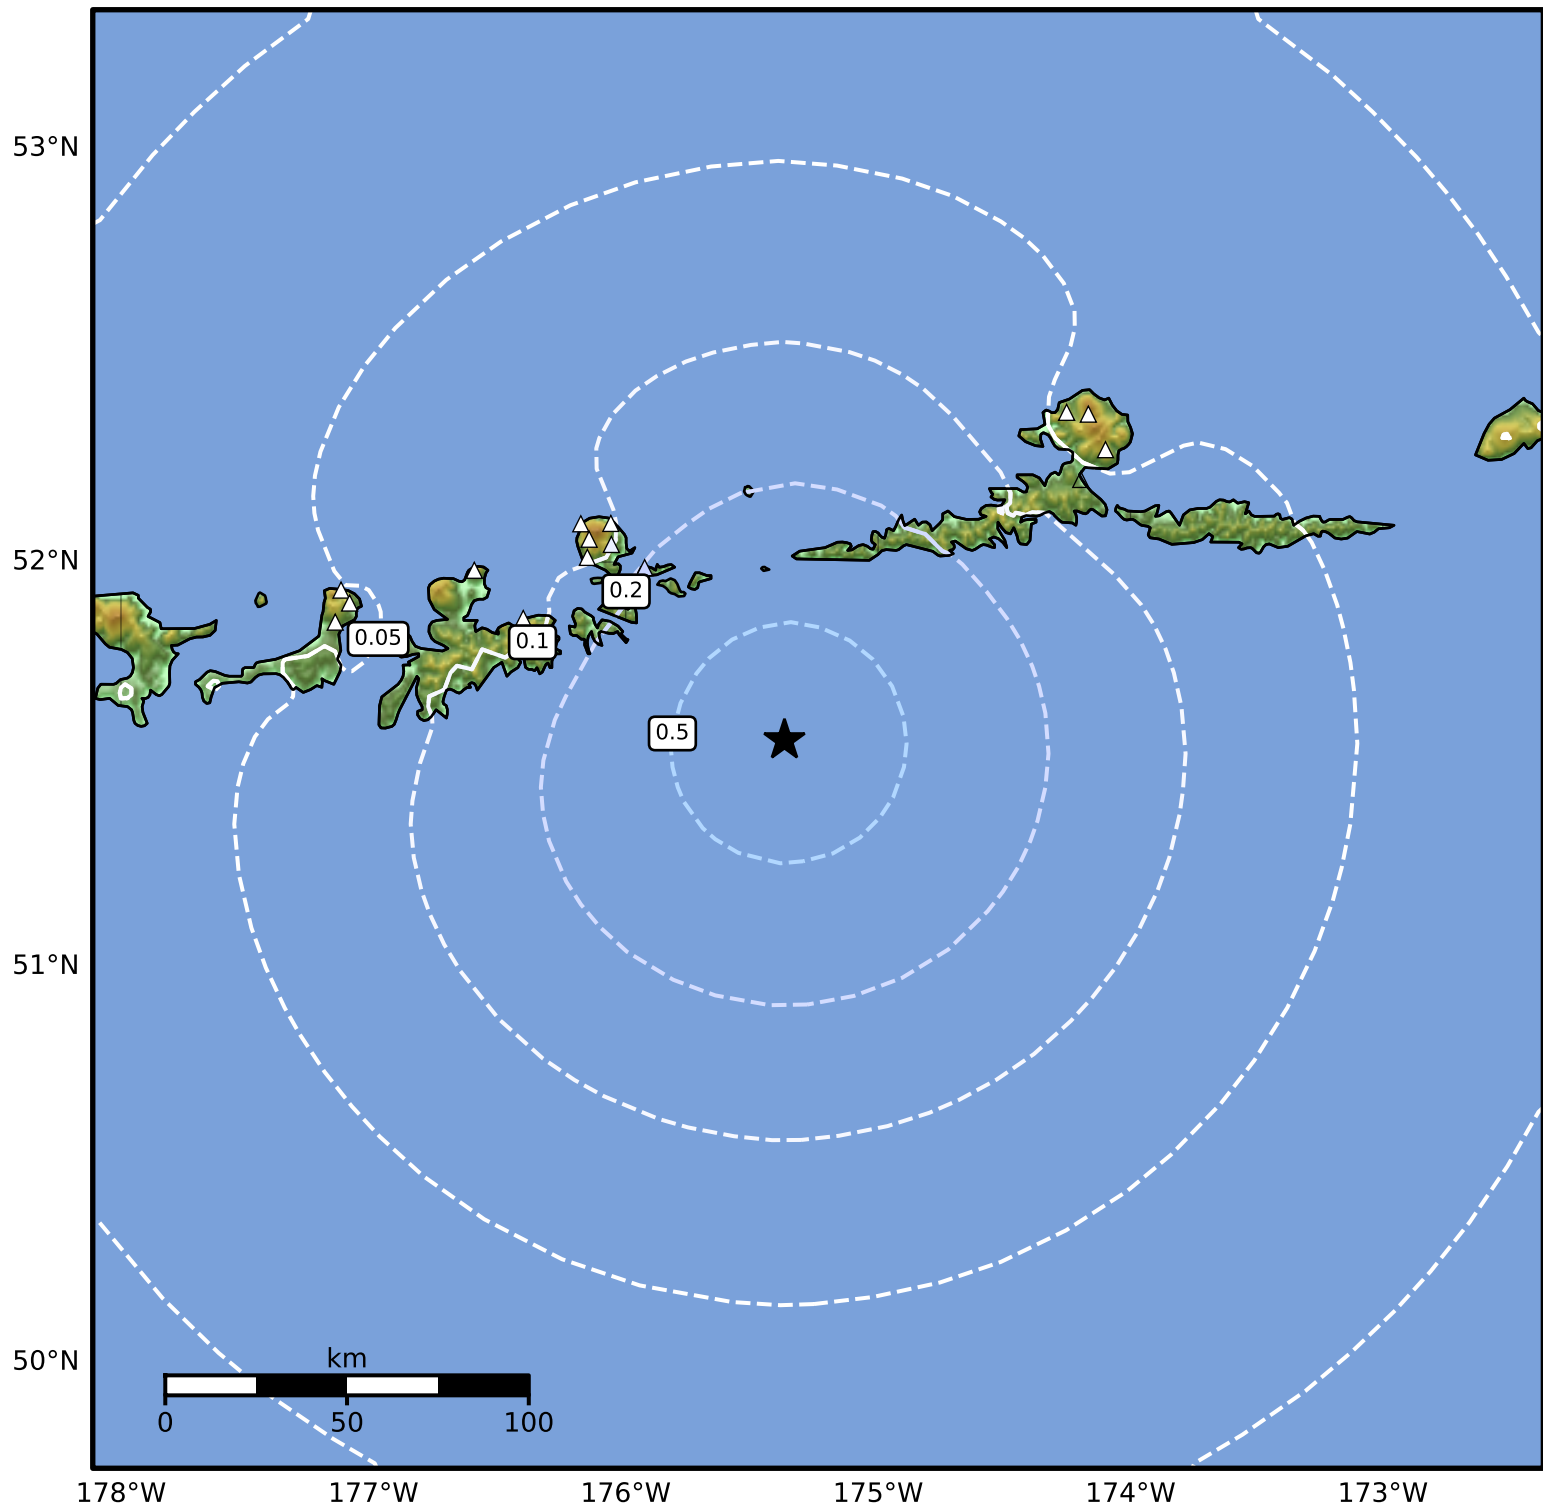

0.3 Second Peak Spectral Acceleration Map Alaska Earthquake Center  
 ShakeMap: 92 km (57 miles) ESE of Adak  
 Apr 05, 2026 23:17:45 UTC M3.6 N51.56 W175.37 Depth: 30.3km ID:a2026gsipft

<b>SA(0.3) (%g)</b>	<b>0.1</b>	<b>0.2</b>	<b>0.5</b>	<b>1</b>	<b>2</b>	<b>5</b>	<b>10</b>	<b>20</b>	<b>50</b>	<b>100</b>	<b>200</b>
---------------------	------------	------------	------------	----------	----------	----------	-----------	-----------	-----------	------------	------------

Scale based on Worden et al. (2012)

Version 2: Processed 2026-04-05T23:36:19Z

△ Seismic Instrument ○ Reported Intensity

★ Epicenter