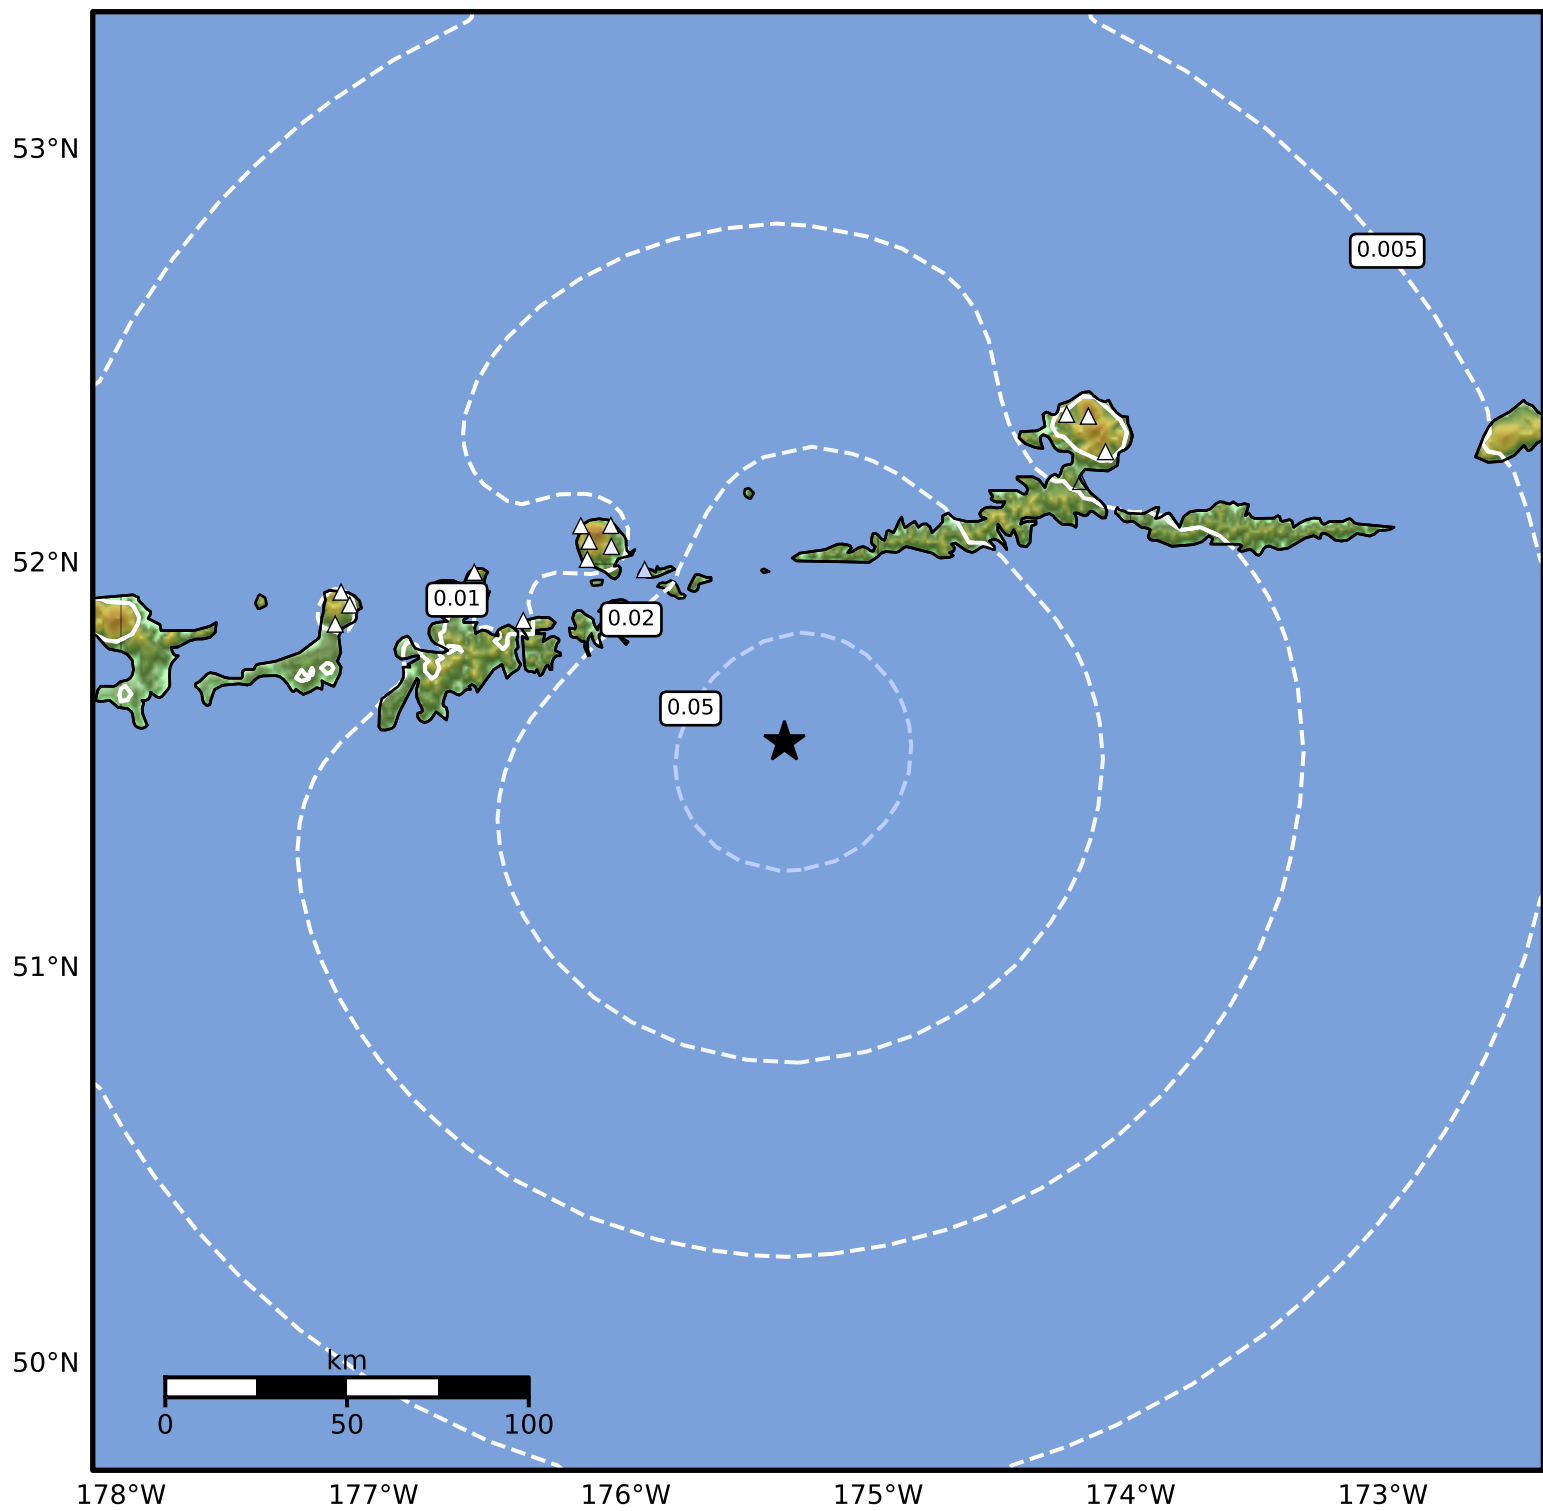

1.0 Second Peak Spectral Acceleration Map Alaska Earthquake Center
 ShakeMap: 92 km (57 miles) ESE of Adak
 Apr 05, 2026 23:17:45 UTC M3.6 N51.56 W175.37 Depth: 30.3km ID:a2026gsipft

SA(1.0) (%g)	0.1	0.2	0.5	1	2	5	10	20	50	100	200
--------------	-----	-----	-----	---	---	---	----	----	----	-----	-----

Scale based on Worden et al. (2012)

Version 2: Processed 2026-04-05T23:36:19Z

△ Seismic Instrument ○ Reported Intensity

★ Epicenter