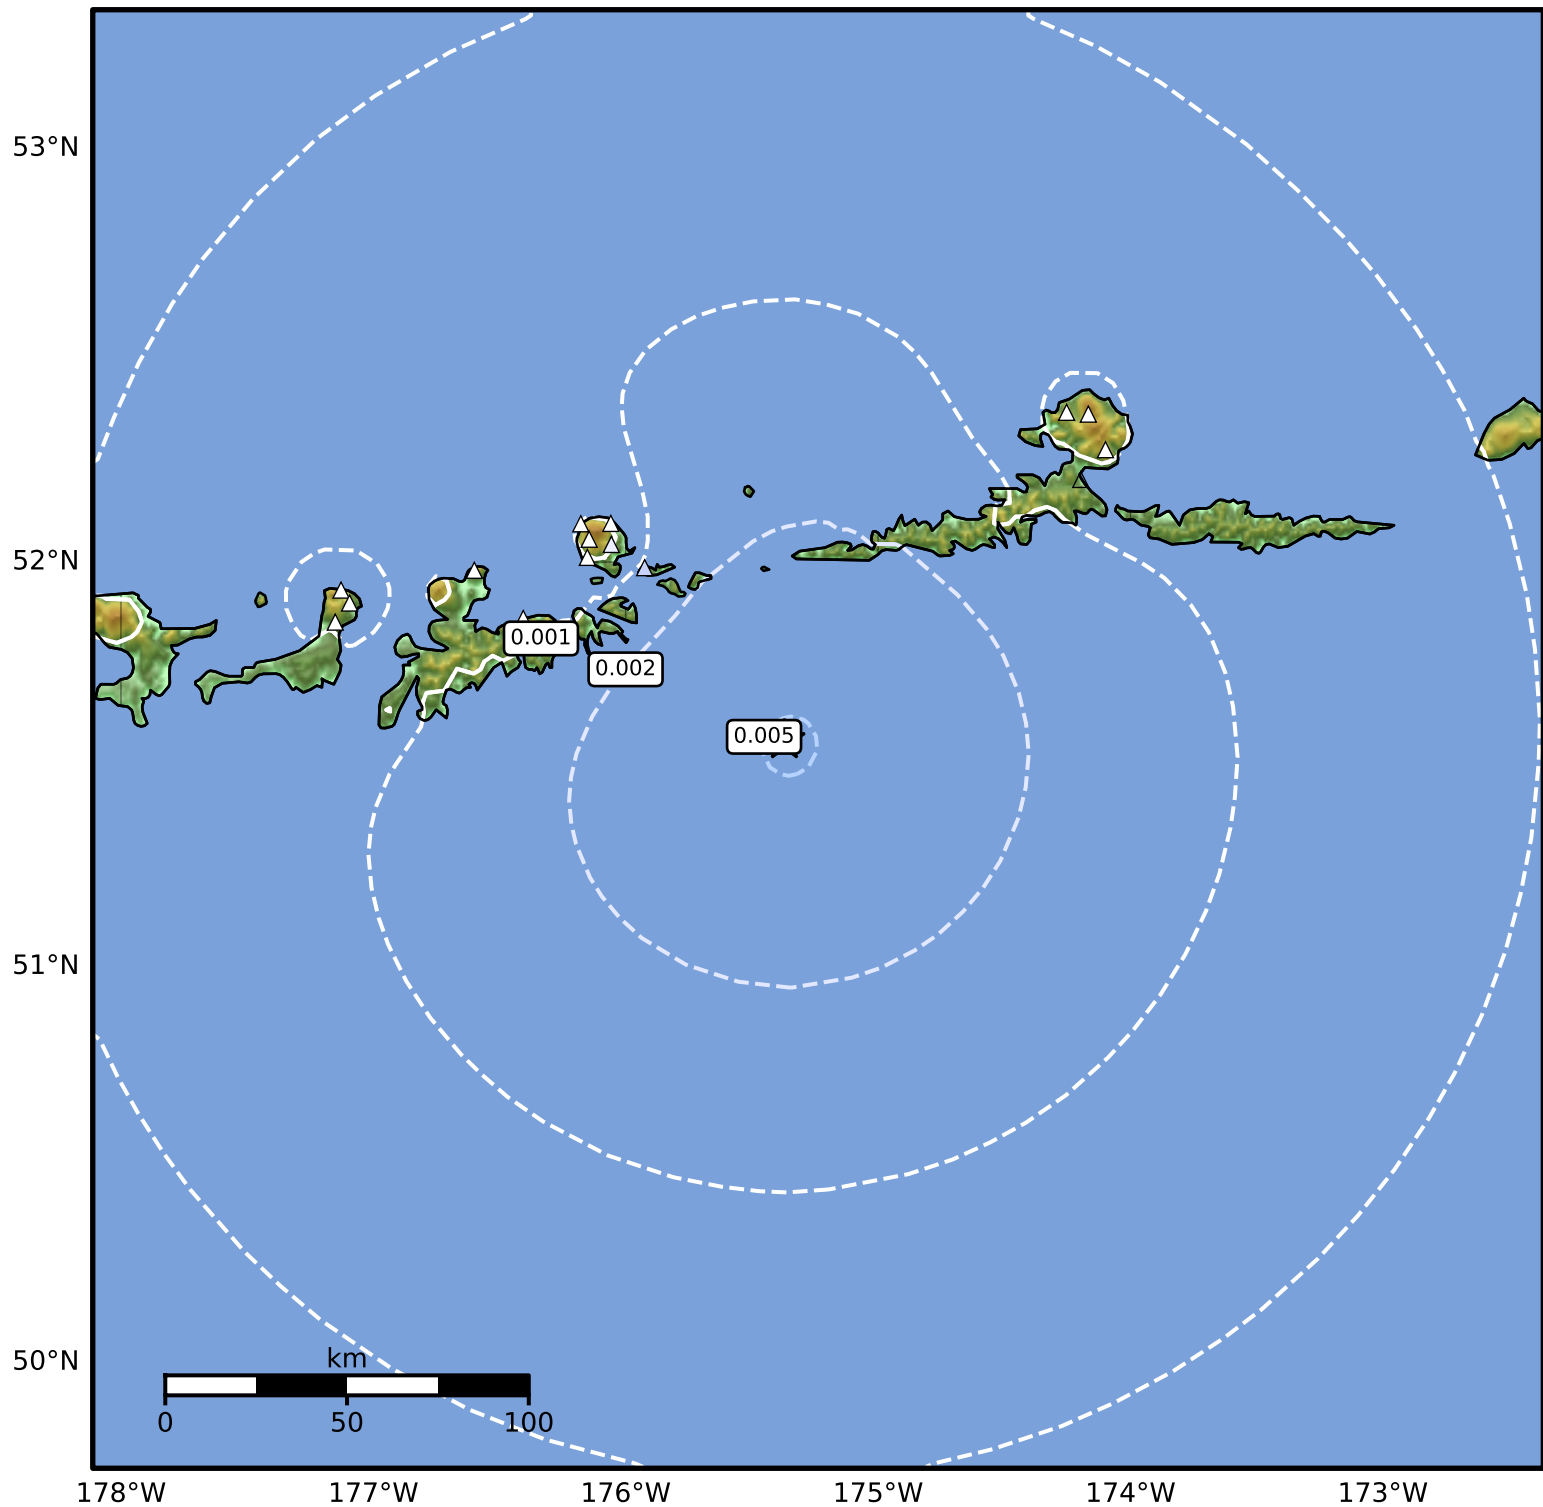

3.0 Second Peak Spectral Acceleration Map Alaska Earthquake Center
ShakeMap: 92 km (57 miles) ESE of Adak
Apr 05, 2026 23:17:45 UTC M3.6 N51.56 W175.37 Depth: 30.3km ID:a2026gsipft

Scale based on Worden et al. (2012)

Version 2: Processed 2026-04-05T23:36:19Z

△ Seismic Instrument ○ Reported Intensity

★ Epicenter